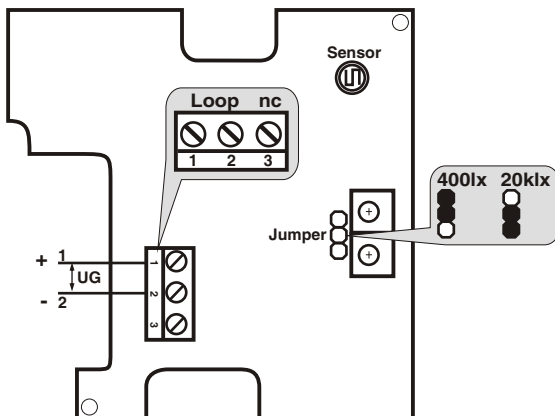

1.

2.

3.

4.

5.

6.

4...20mA SLR 300

UG=15...36 VDC

0...10V SLR 310

UG=15...36 VDC / 24 VAC