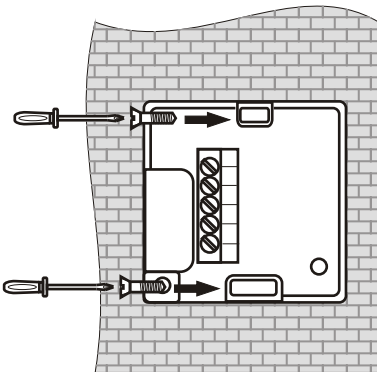

1.

2.

3.

4.

5.

6.

4...20mA SLR 300

UG=15...36 VDC

0...10V SLR 310

UG=15...36 VDC / 24 VAC