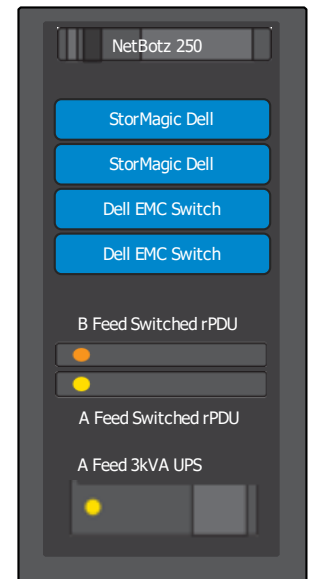

StorMagic Reference Designs

The complete solution from StorMagic and APC utilizes key components from APC by Schneider Electric's data center infrastructure portfolio. Perfect for edge computing environments, the technology eliminates the need for physical SANs. SvSAN is designed to be very simple to install and manage whether deployed as part of a hyperconverged solution or as a storage-only target for any server environment. They include redundant Hyperconverged Appliances Powered by StorMagic & Dell EMC. All operational software pre-installed and ready to boot.

- VMware vSphere or Microsoft Hyper-V hypervisor
- StorMagic SvSan software, including mirroring for high availability

Remote Office/Branch Office and SMB Solutions

This 'Branch in a Box' enables organizations to adopt a simple and highly energy-efficient IT solution, which is optimized and ready for rapid deployment on-site

Remote/Branch/SMB Solution Details		
HCI Appliance	2	SM740HCI StorMagic Dell EMC R740 HC Appliance
Network Switch	2	N1524P Dell EMC Hero Smart Value Flexi Networking
Rack	1	AR4018SPX429 NetShelter CX 18U Soundproof enclosure
UPS	1	SRT3000RMXLINC APC Smart-UPS SRT 3000VA RM 230V Network Card *
rPDU	2	AP7921B Rack PDU, SWITCHED, 1U, 16A, 208/230V, (8)C13 *
NetBotz 250	1	NBACS125 NetBotz 125kHz Rack Access Control
Access Control	1	AR4602A NetShelter CX High Security Handle Adapter Kit
Cable Management	1	AR8429 Horizontal Cable Organizer 1U with Brush Strip
Power Cord Kit	1	AP8704R-VW Power Cord Kit (6 ea.), Locking, C13 to C14 (90 Degree), 1.2m *
Cooling	1	AR4703 NetShelter CX Fan Booster Kit
Dust Filter	1	AR4701 Dust Filter Pack NetShelter CX Mini, 18U & 24U - includes 2 Small Filters