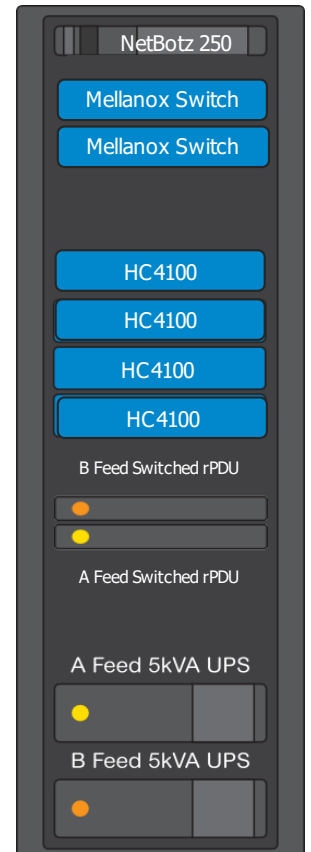

Scale Reference Design

Purpose-built and pre-validated solutions for Scale Enterprise platform and Scale platform for Edge Compute, SMB and Remote Office/Branch Office space.

Edge computing – delivered. Scale’s award winning HC3 Hyperconverge solution on x86 servers deployed in APC’s award winning Micro Data Center Xpress infrastructures, as a turnkey, fully integrated datacenter in a box – deployable on arrival – designed for simplicity, scalability, and availability.

Enterprise Solution

for data center environments

Enterprise Solution Details		
Scale HC4100	4	HC4100 HC4150 Series
Switch	2	Mellanox SX1012 48 port 10 Gbe
Rack	1	AR3100SP NetShelter SX 42U w ith Shock Pallet
UPS	2	SRT5KRMXLT Smart UPS 5000VA RM 208V *
rPDU	2	AP8941 Rack PDU, Sw itched Zero U, 30A, 200/208V, (21) C13 & (3) C19 *
Power Cord Kit	1	AP8706S-NA Power Cord Kit (6 ea.), Locking, C13 to C14, 1.8m, North America *
NetBotz 250	1	NBACS125 NetBotz 125kHz Rack Access Control
Cable Management	1	AR8429 Horizontal Cable Organizer 1U w/brush strip
Blanking panels	1	AR8136BLK Toolless Airflow Management Blanking Panel - Qty 10
Options		
Software		StruxureWare Data Center Expert and Operation EcoStruxure IT Expert and IT Advisor
Services		Lifecycle Services
Office Rack Solution		NetShelter CX Product Family