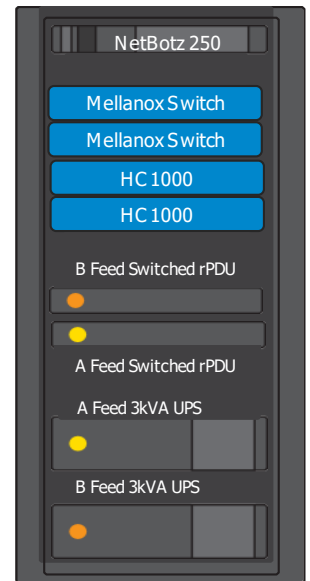

Certainty in a Connected World

APC's proven industry leadership and collaborative technology provide integrated solutions for the transformation of IT. These solutions enable connectivity, reliability, and accessibility through validation and certifications with the largest IT vendors and alliances.

Remote Office/Branch Office and SMB Solutions

An Edge Compute solution for smaller, distributed and IT environments outside of the data center

Remote Office/Branch Office and SMB		
Scale HC1000	2	HC1000, HC1150, HC1150D, HC1150DF
Switch	2	Mellanox SX1012 48 port 10 Gbe
Rack	1	AR3104SP1 NetShelter SX 24U with Shock Pallet
UPS	2	SMX3000RMLV2UNC Smart UPS X 3000VA Rack/ Tower LCD 100-127V with Network Card *
rPDU	2	AP7902B Rack PDU, Switched 2U, 30A, 120V, (16)5-20 *
NetBotz 250	1	NBACS125 NetBotz 125kHz Rack Access Control
Cable Management	1	AR8429 Horizontal Cable Organizer 1U with Brush Strip
Power Cord Kit	1	AP9891 Power Cord Kit (5 ea), C13 - 5-15P, 0.6m *
Blanking Panels	1	AR8136BLK Toolless Airflow Management Blanking Panel - Qty 10
Options		
Software		StruxureWare Data Center Expert and Operation EcoStruxure IT Expert and IT Advisor
Services		LifeCycle Services
Office Rack Solution		NetShelter CX Product Family

*Configurable via Local Edge Configurator on the Design Portal: designportal.apc.com

* Part numbers will differ according to country requirements

Complete Management:

Management tools from APC by Schneider Electric seamlessly integrate with the IT hardware allowing for remote management, reducing the need and cost of on-site IT support staff.

apc.com/scale-alliance

SCALE
COMPUTING

Life Is On

APC
by Schneider Electric