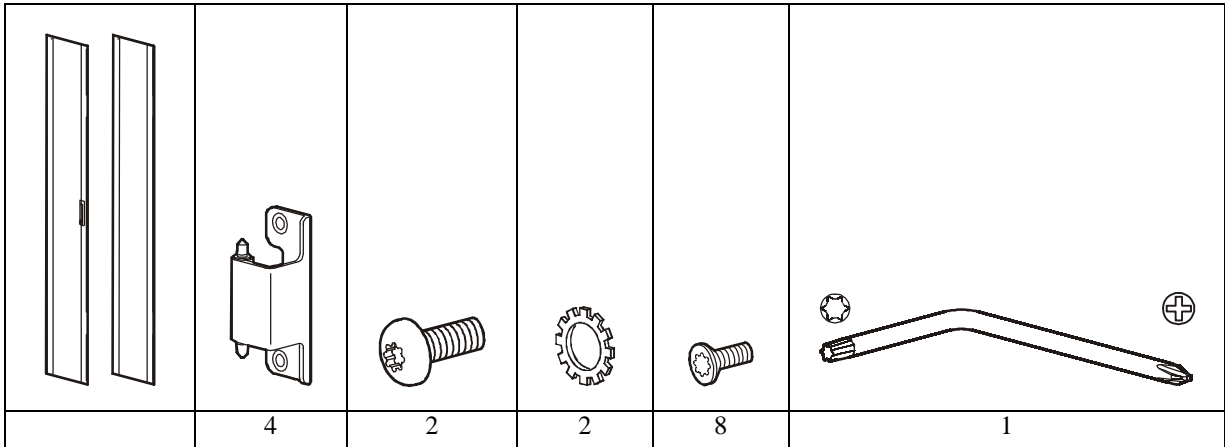

NetShelter[®] SX 700–mm Wide Enclosure Rear Door (AR7130)—Installation

1

ns1018a

2

ns1004a

Customer support and warranty information is available at the APC Web site, www.apc.com.

© 2009 APC by Schneider Electric. All trademarks are owned by Schneider Electric Industries S.A.S., American Power Conversion Corporation, or their affiliated companies.