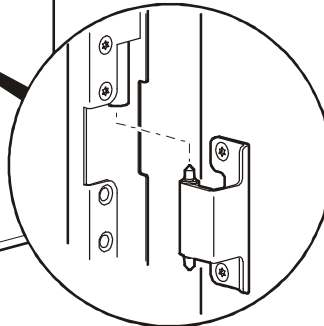

NetShelter[®] SX 700–mm Wide Enclosure Rear Door (AR7130)—Installation

1

ns1018a

2

ns1004a

Customer support and warranty information is available at the APC Web site, www.apc.com.

© 2009 APC by Schneider Electric. All trademarks are owned by Schneider Electric Industries S.A.S., American Power Conversion Corporation, or their affiliated companies.