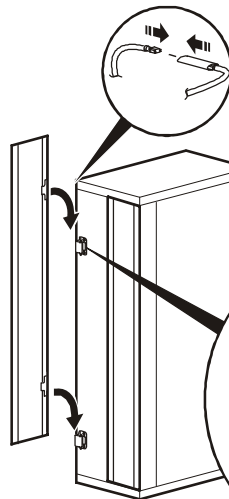

NetShelter[®] SX 700–mm Wide Enclosure Rear Door (AR7130)—Installation

1

ns1018a

2

ns1004a

Customer support and warranty information is available at the APC Web site, www.apc.com.

© 2009 APC by Schneider Electric. All trademarks are owned by Schneider Electric Industries S.A.S., American Power Conversion Corporation, or their affiliated companies.