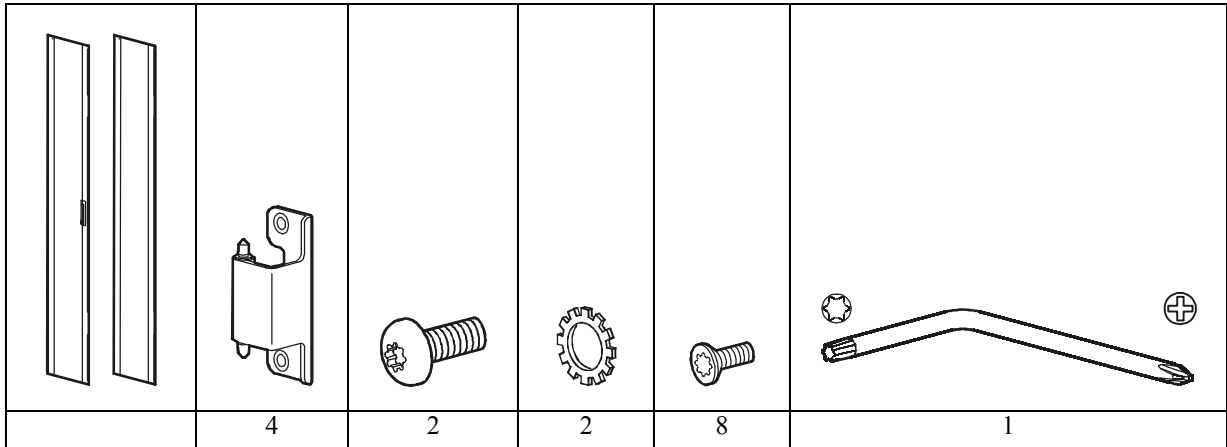

NetShelter[®] VL Enclosure Rear Door (AR7102)—Installation

Customer support and warranty information is available at the APC Web site, www.apc.com.

© 2009 American Power Conversion. All rights reserved. All APC trademarks are property of American Power Conversion. Other trademarks are property of their respective owners.