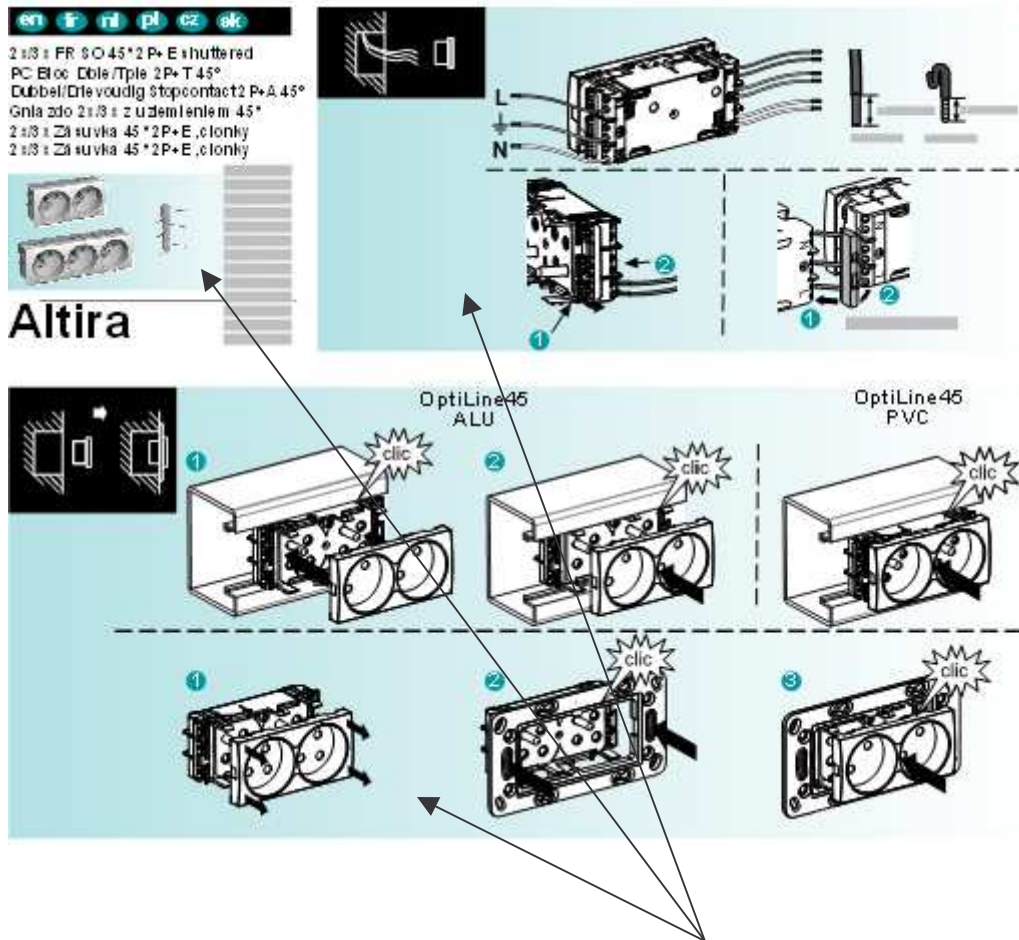

Colour Specification.

Valid for ALB45112, ALB45113, ALB45120, ALB45139, ALB45190, ALB45192, ALB45194 y ALB45195

1→GREEN in the background

PANTONE 320CVC from 30% to 0%

2nd→GREEN in indications

PANTONE 320 CVC (100%)

3rd→GREEN in Schneider Logo

PANTONE 355