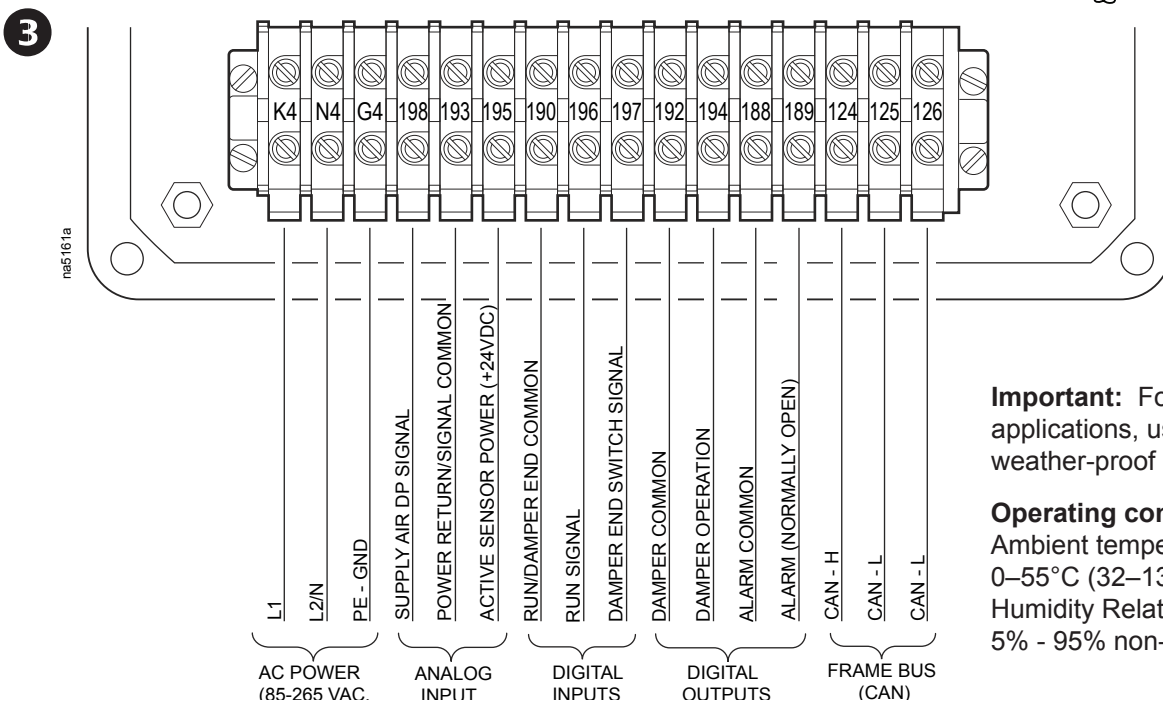

EcoBreeze Remote Display Installation Instructions — ACECCP100SE

Important: For outdoor applications, use weather-proof conduit

Operating conditions:
Ambient temperature 0–55°C (32–131°F)
Humidity Relative humidity 5% - 95% non-condensing