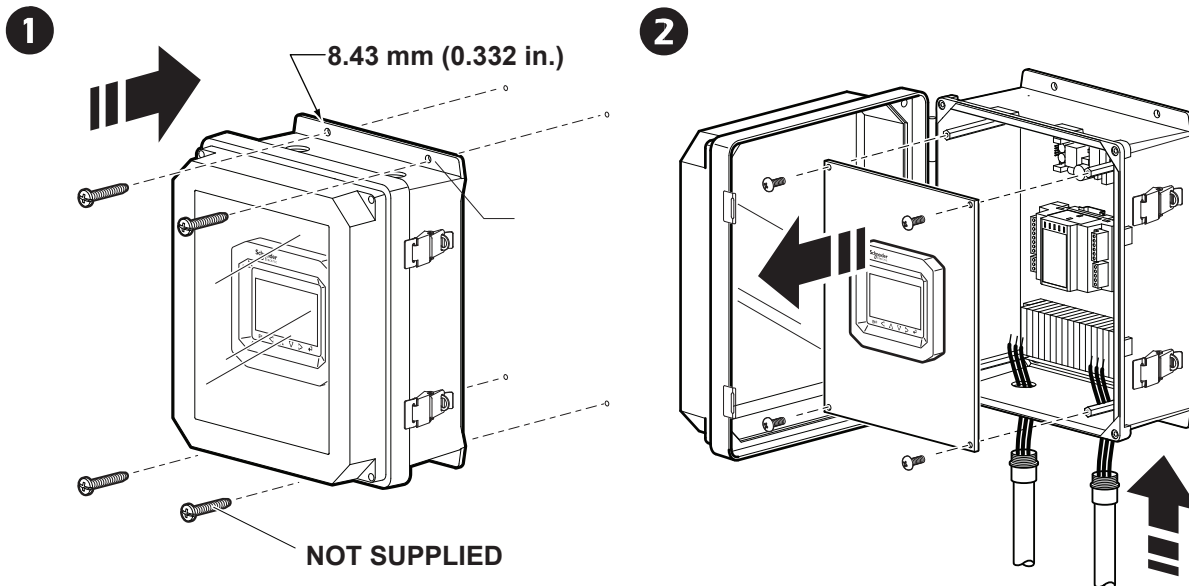

EcoBreeze Remote Display Installation Instructions — ACECCP100SE

Important: For outdoor applications, use weather-proof conduit

Operating conditions:
Ambient temperature 0–55°C (32–131°F)
Humidity Relative humidity 5% - 95% non-condensing