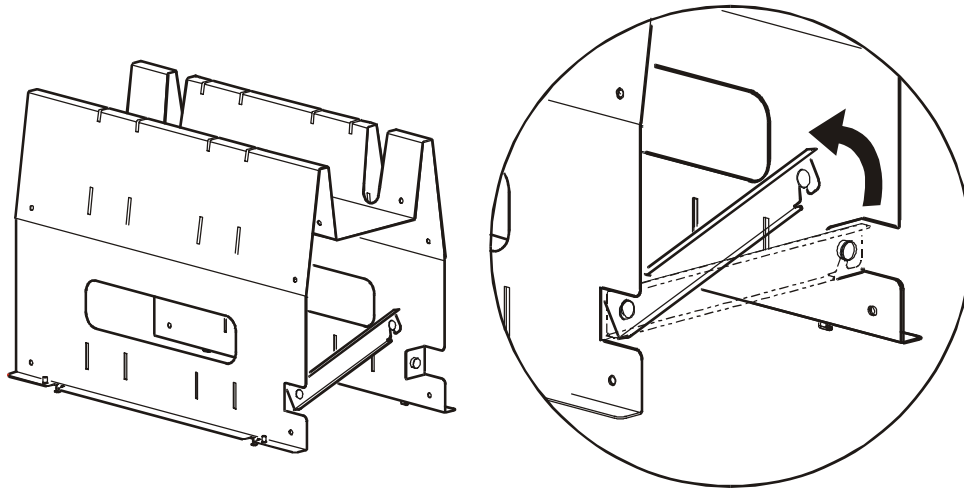

# AR8170BLK—PDU Shielding Trough for ISX Installations with 47U NetShelter VX

1

2

**3**