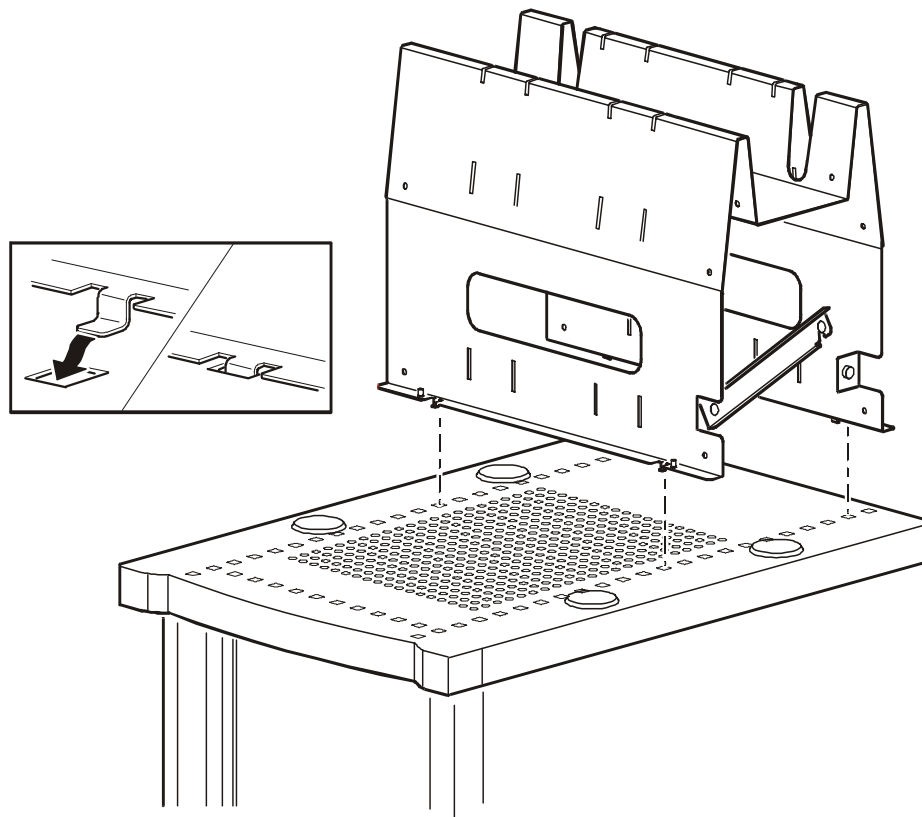

# AR8170BLK—PDU Shielding Trough for ISX Installations with 47U NetShelter VX

1

2

**3**