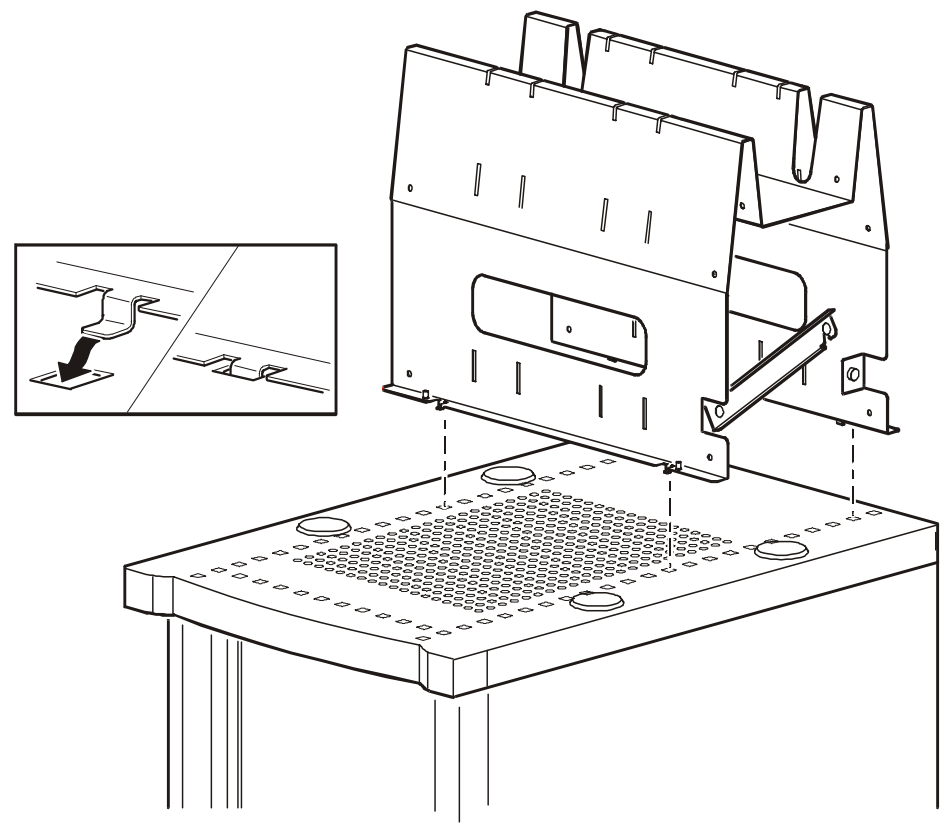

# AR8170BLK—PDU Shielding Trough for ISX Installations with 47U NetShelter VX

1

2

3