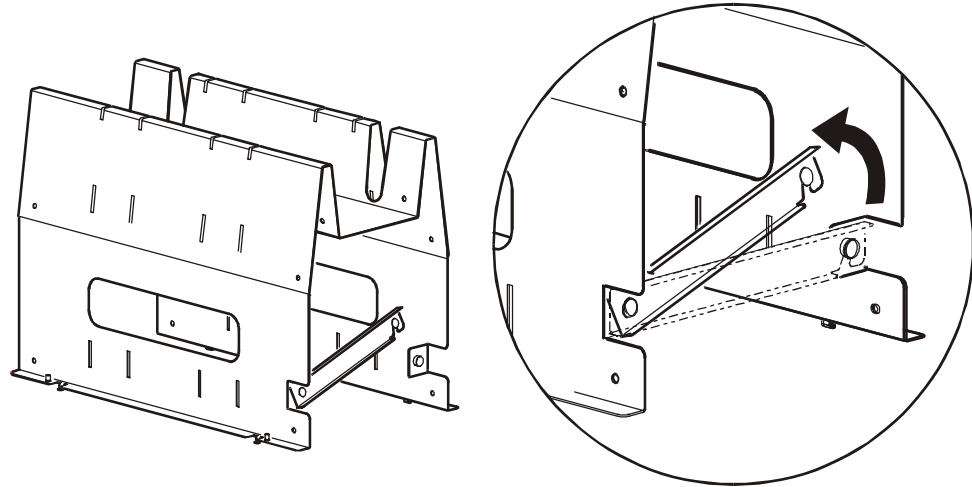

# AR8170BLK—PDU Shielding Trough for ISX Installations with 47U NetShelter VX

1

2

3