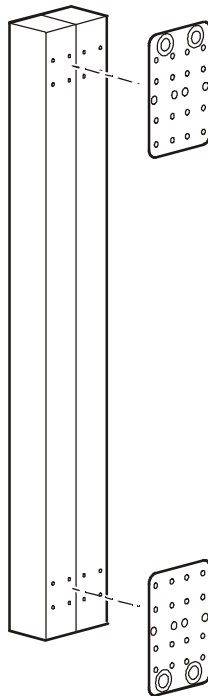

AR8416—Toolless-Mounting Bracket for PDU

Qty.	Item	Label (see reverse)
8		①
16		②
2		

PDU SKU	Screw Placement
AP9221	
AP9222	
AP9551 AP9554	