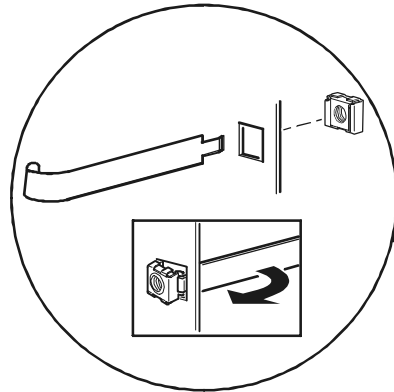

NetShelter[®] VX Airflow Control Panel Installation—AR8394BLK

4

2

12

12

12

1

inst067a