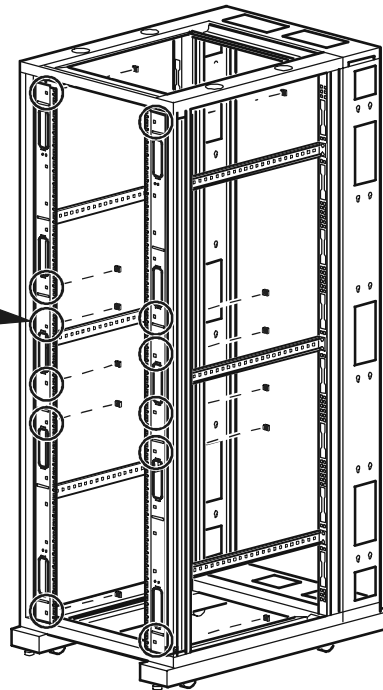

NetShelter[®] VX Airflow Control Panel Installation—AR8394BLK

4

2

12

12

12

1

inst067a