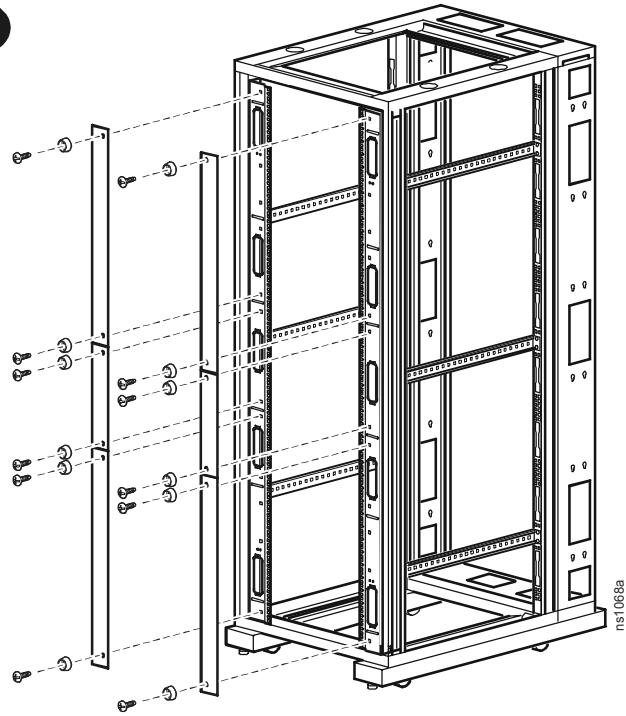

2

990-2762

09/2005