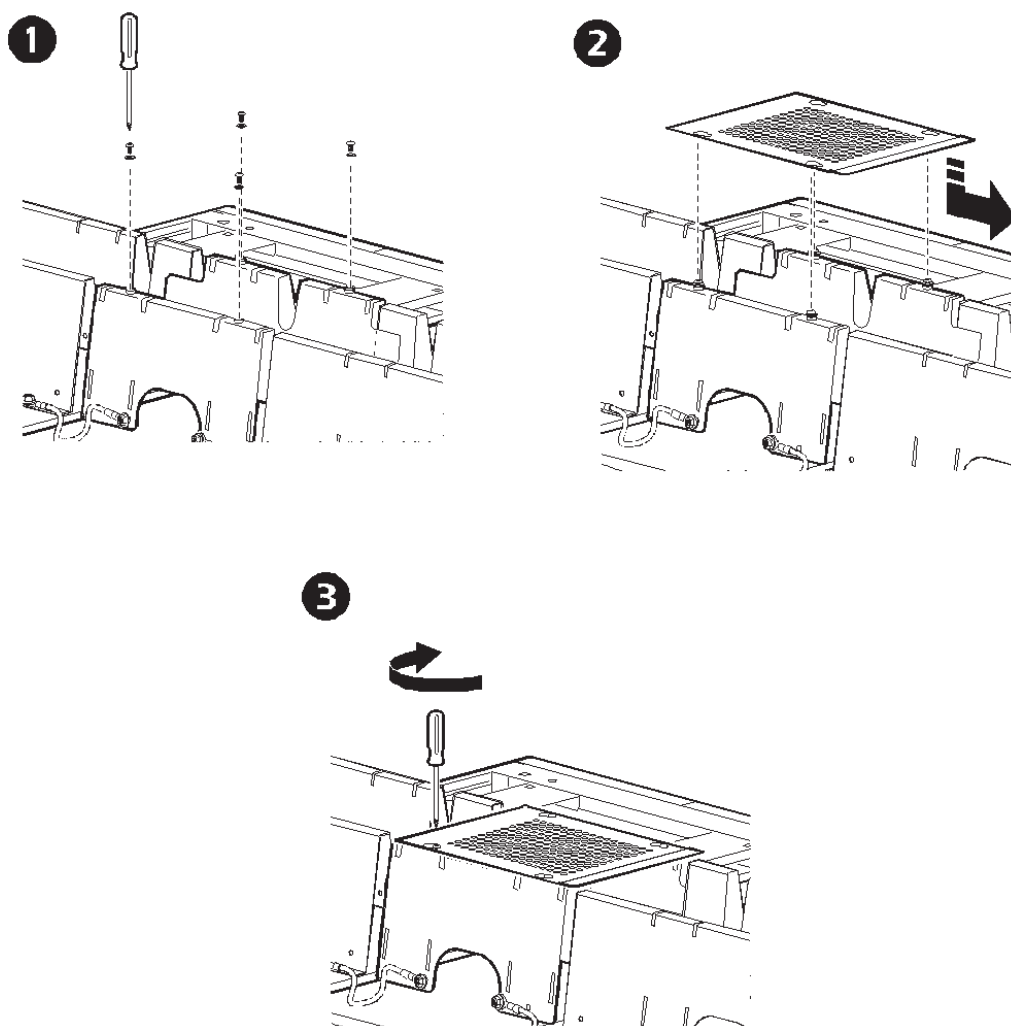

InRow[®] Power Cable Bridge Trough, 300-mm Wide – ACAC10008

Customer support and warranty information is available at the Schneider Electric Web site, www.schneider-electric.com.

As standards, specifications, and designs change from time to time, please ask for confirmation of the information given in this publication.
All trademarks owned by Schneider Electric Industries SAS or its affiliated companies.