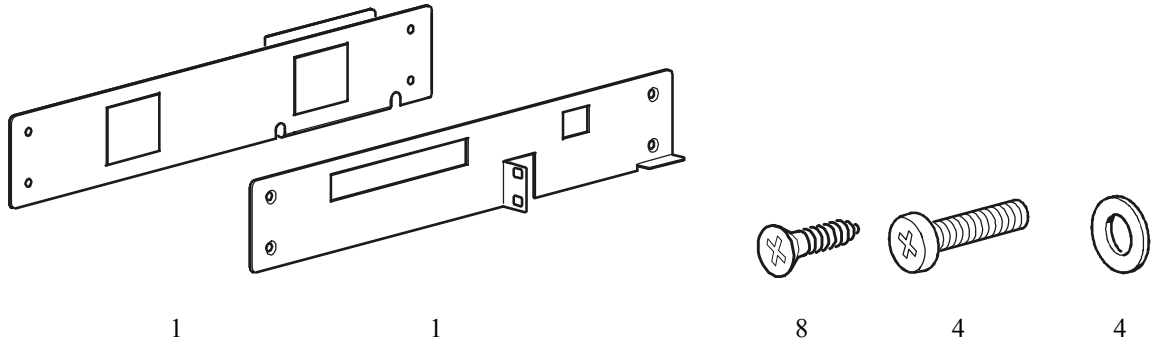

16-Port CAT5 Analog KVM (AP5401)/16-Port IP KVM (AP5405) Rack-mount Kit—AP5016

1

2