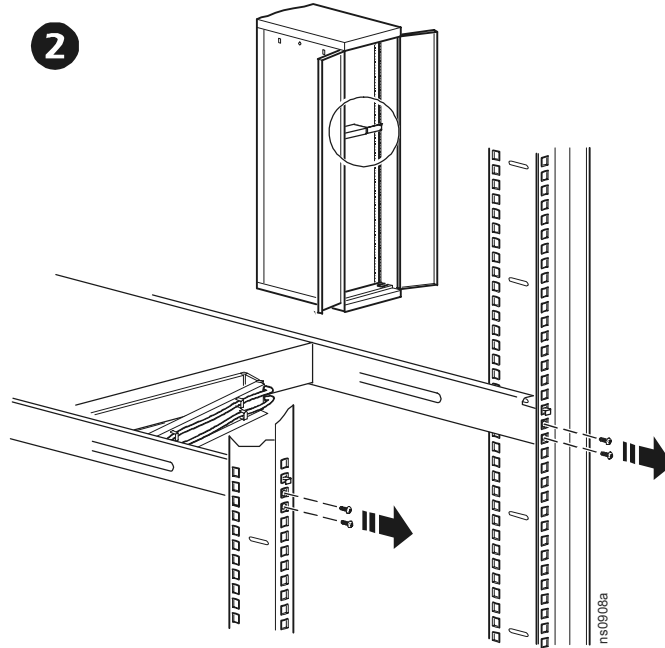

Installation