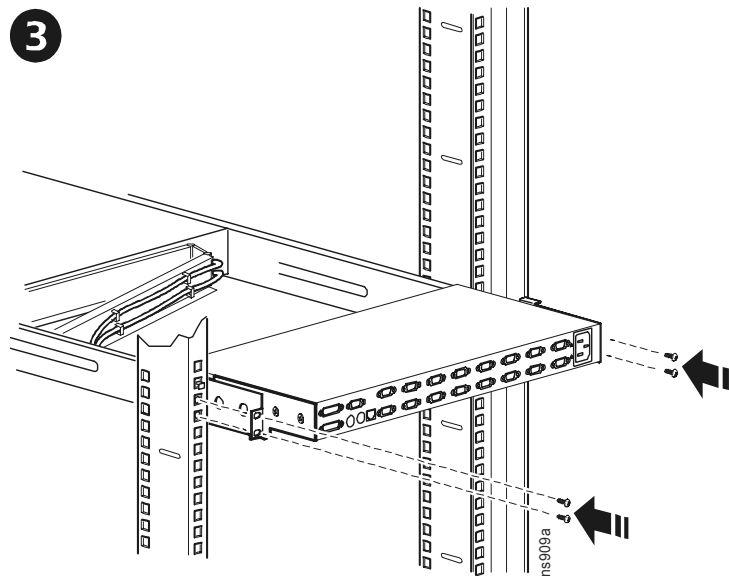

Installation