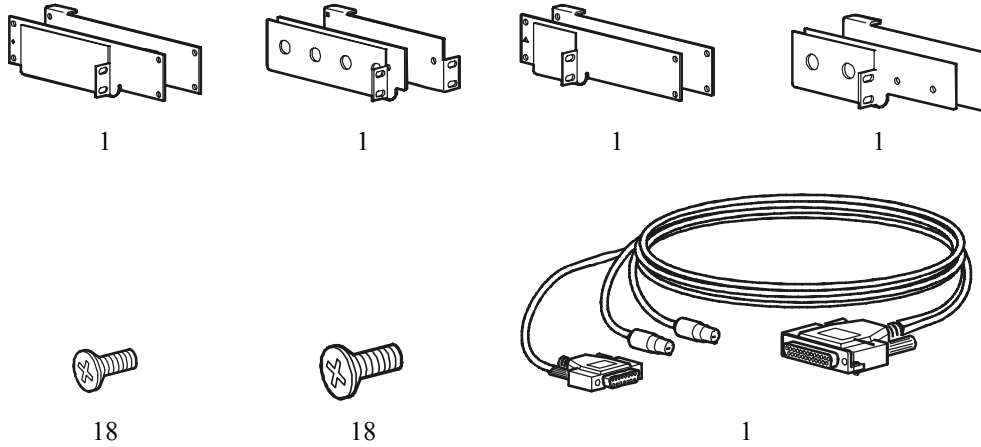

# KVM Brackets for Mounting with Rackmount LCD Monitor Keyboard Mouse

## Inventory

APC KVM Part number	Spacing of vertical mounting rails	Bracket
AP9254 AP9258 AP9278	 <p>ns0883a</p> <p>27 in–29 in (685.8 mm–736.6 mm)</p>	 <p>ns0847a</p>
AP5201 AP5202	 <p>ns0883a</p> <p>27 in–29 in (685.8 mm–736.6 mm)</p>	 <p>ns0845a</p>

APC KVM Part number	Spacing of vertical mounting rails	Bracket
AP9254 AP9258 AP9278	 <p>ns0884a                      &gt; 29 in                      (&gt; 736.6 mm)</p>	 <p>ns0843a</p>
AP5201 AP5202	 <p>ns0884a                      &gt; 29 in                      (&gt; 736.6 mm)</p>	 <p>ns08410a</p>