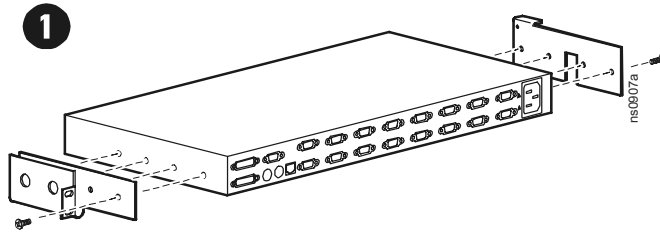

Installation