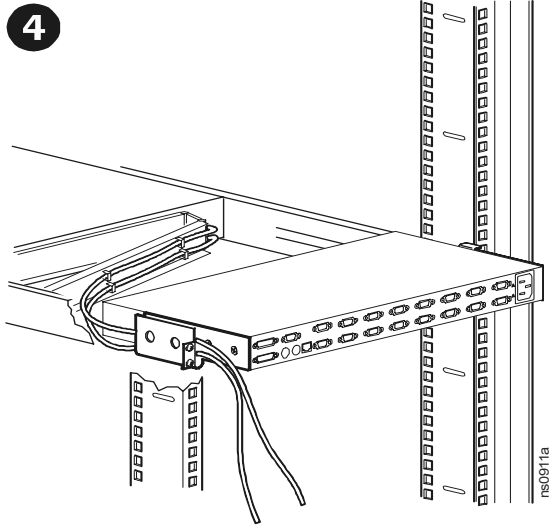

990-2451

06/2005