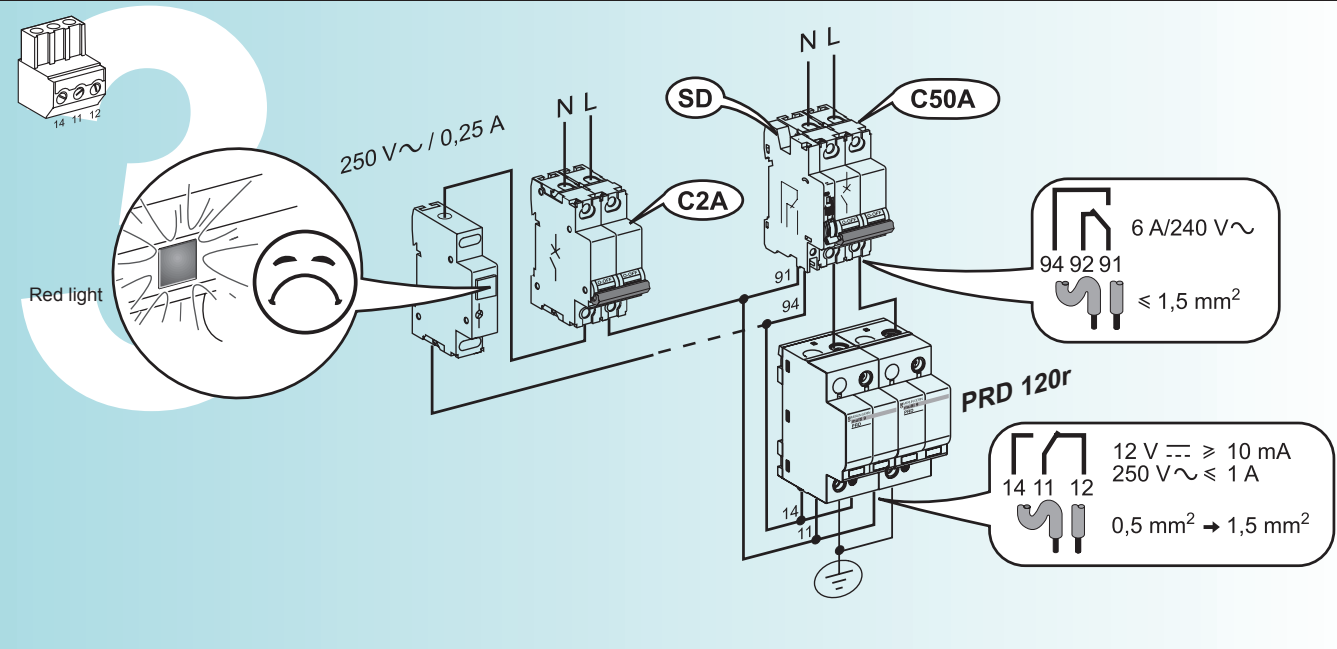

PRD 120r

ref. 16450
ref. 16457

Merlin Gerin

New features

①	②
Surge arrester status indicator	Remote indication contact

Cable

1 $d \leq 30$ m

2 $d > 30$ m

Cable

Verify