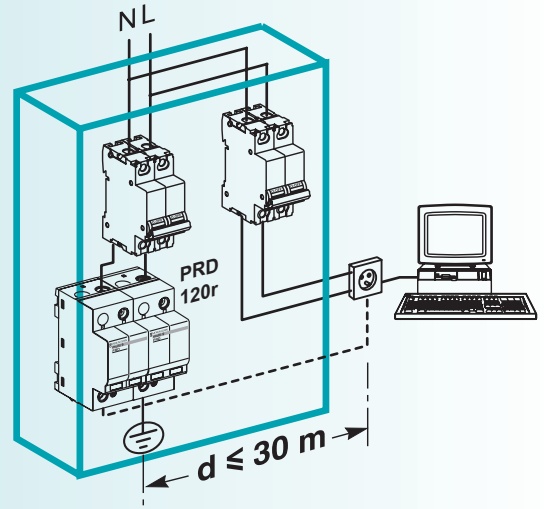

PRD 120r

ref. 16450
ref. 16457

Merlin Gerin

New features

①	②
Surge arrester status indicator	Remote indication contact

Cable

1 $d \leq 30$ m

2 $d > 30$ m

Cable

Verify