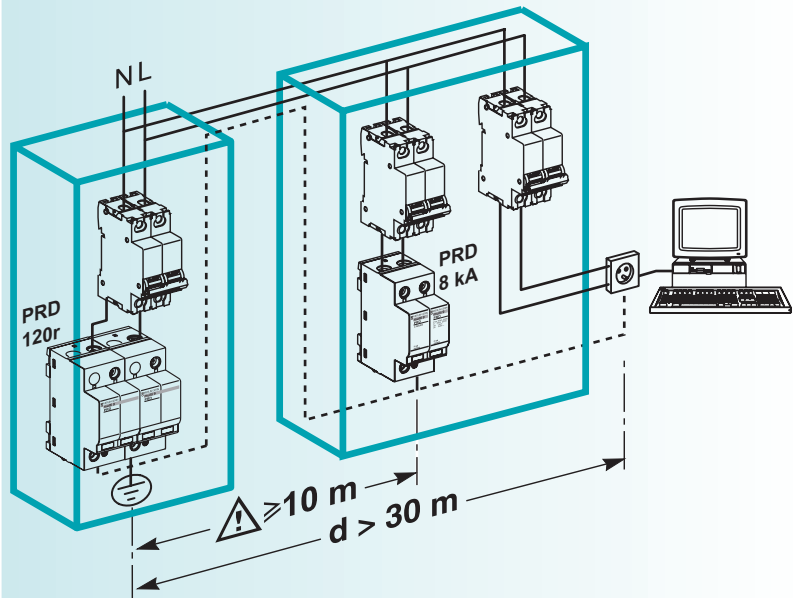

PRD 120r

ref. 16450
ref. 16457

Merlin Gerin

New features

①	②
Surge arrester status indicator	Remote indication contact

Cable

1 $d \leq 30$ m

2 $d > 30$ m

Cable

Verify