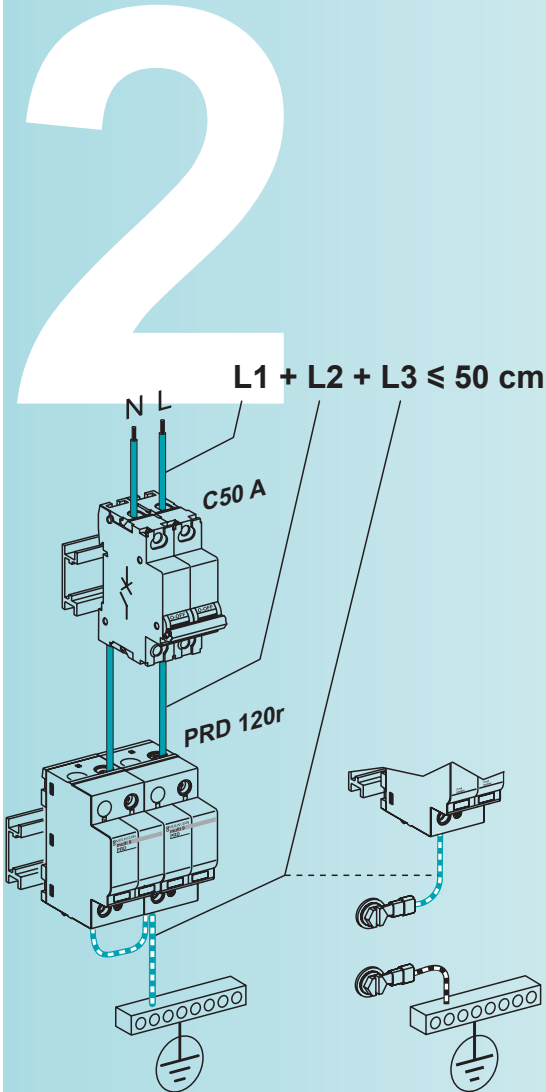

PRD 120r

ref. 16450
ref. 16457

Merlin Gerin

New features

①	②
Surge arrester status indicator	Remote indication contact

Cable

1 $d \leq 30$ m

2 $d > 30$ m

Cable

Verify