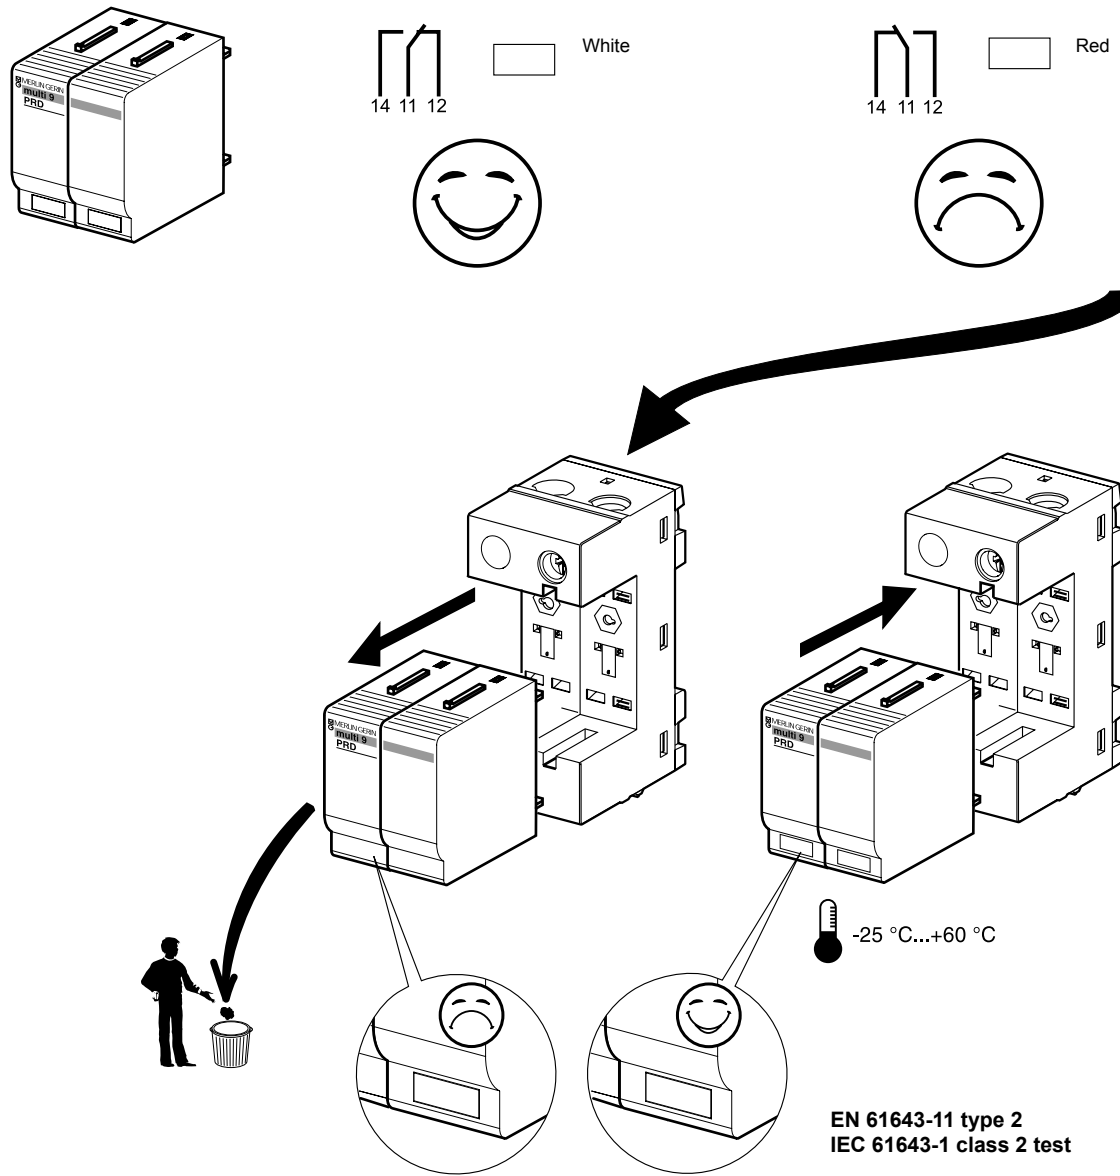

Verify

Schneider Electric Industries SAS
89 boulevard Franklin Roosevelt
F-92505 Rueil Malmaison (France) Cedex
tel : +33 (0)1 41 29 85 00
<http://www.schneider-electric.com>

This product must be installed, connected and used in compliance with prevailing standards and/or installation regulations.
As standards, specifications and designs develop from time to time, always ask for confirmation of the information given in this publication.

AAV9448901_00 (07/2008)

Réalisation : SEDOC 04 76 18 04 11