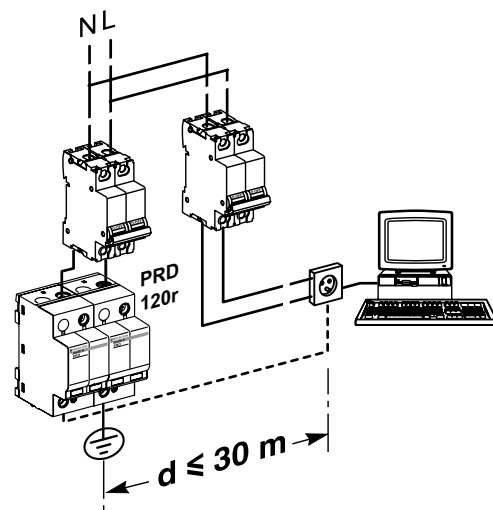

PRD 120r

ref. 16450  
ref. 16457

**Merlin Gerin**

**New features**

TT / TN-S / TN-C / IT 230 V

①	②
Surge arrester status indicator	Remote indication contact

**Cable**

1