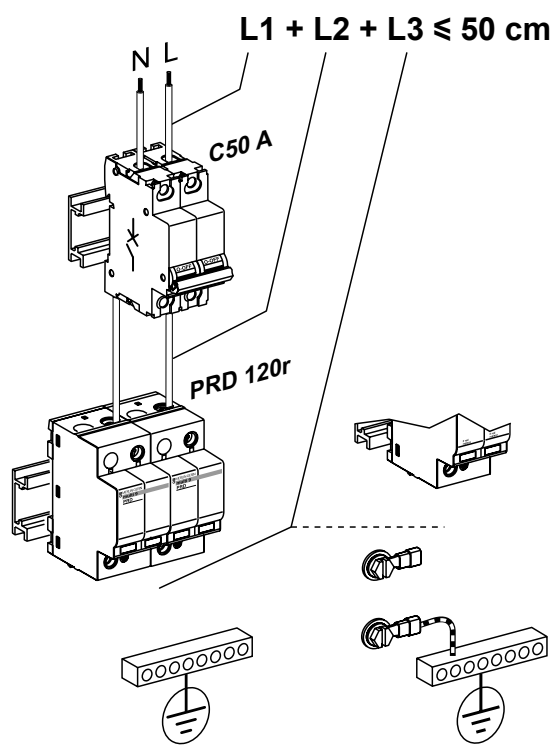

PRD 120r

ref. 16450  
ref. 16457

**Merlin Gerin**

**New features**

TT / TN-S / TN-C / IT 230 V

①	②
Surge arrester status indicator	Remote indication contact

**Cable**

1

## Cable