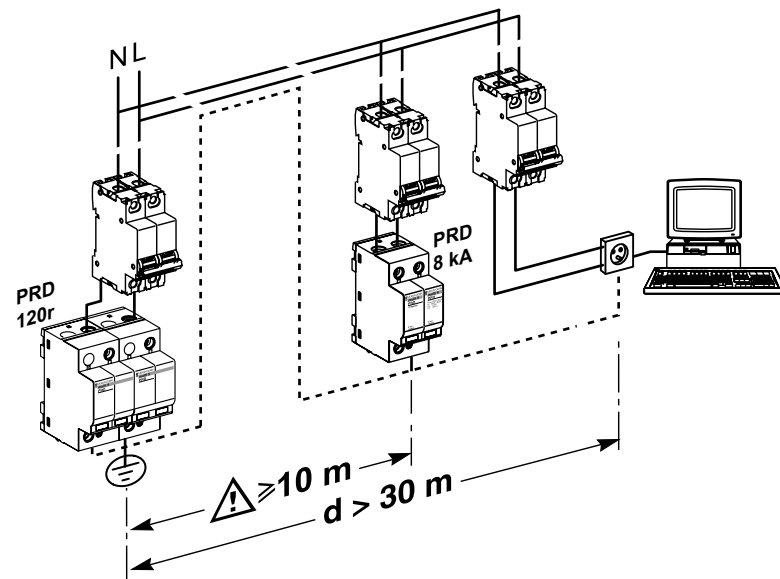

PRD 120r

ref. 16450
ref. 16457

Merlin Gerin

New features

TT / TN-S / TN-C / IT 230 V

①	②
Surge arrester status indicator	Remote indication contact

Cable

1

2