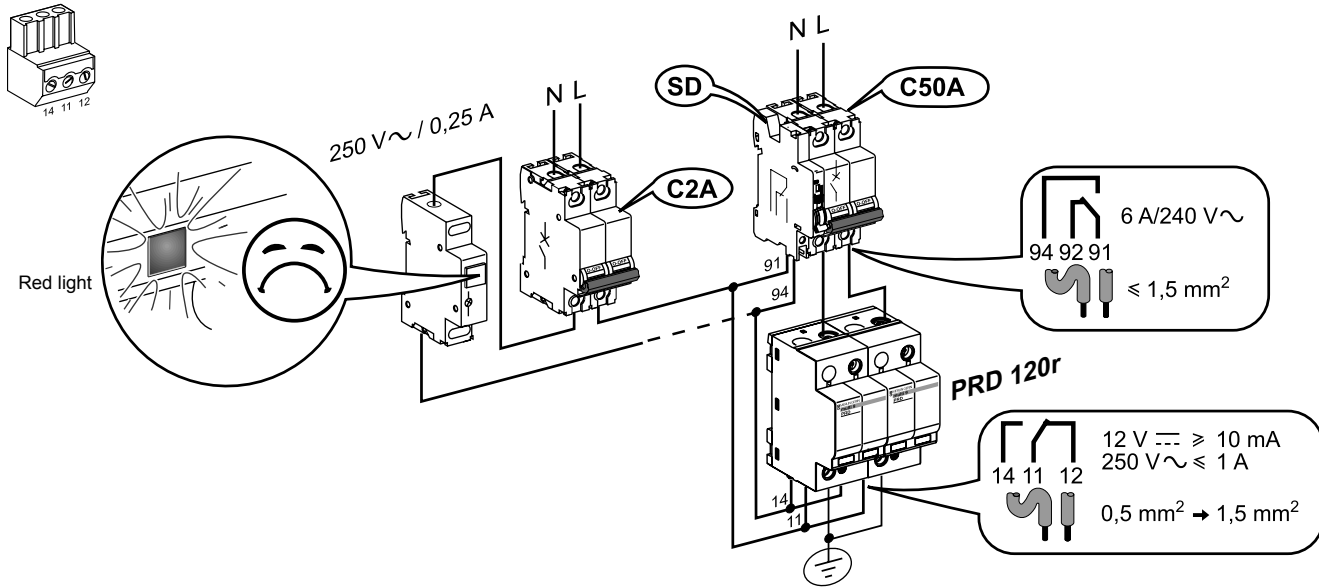

Cable

Verify

Schneider Electric Industries SAS
89 boulevard Franklin Roosevelt
F-92505 Rueil Malmaison (France) Cedex
tel : +33 (0)1 41 29 85 00
<http://www.schneider-electric.com>

This product must be installed, connected and used in compliance with prevailing standards and/or installation regulations.
As standards, specifications and designs develop from time to time, always ask for confirmation of the information given in this publication.

AAV9448901_00 (07/2008)

Réalisation : SEDOC 04 76 18 04 11