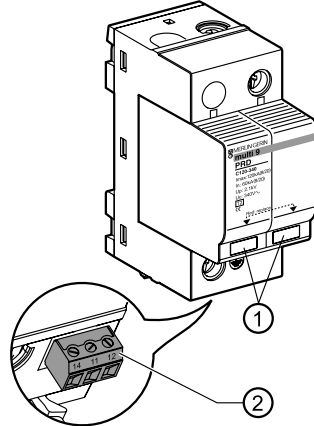

PRD 120r

ref. 16450  
ref. 16457

**Merlin Gerin**

**New features**

TT / TN-S / TN-C / IT 230 V

①	②
Surge arrester status indicator	Remote indication contact

**Cable**

1