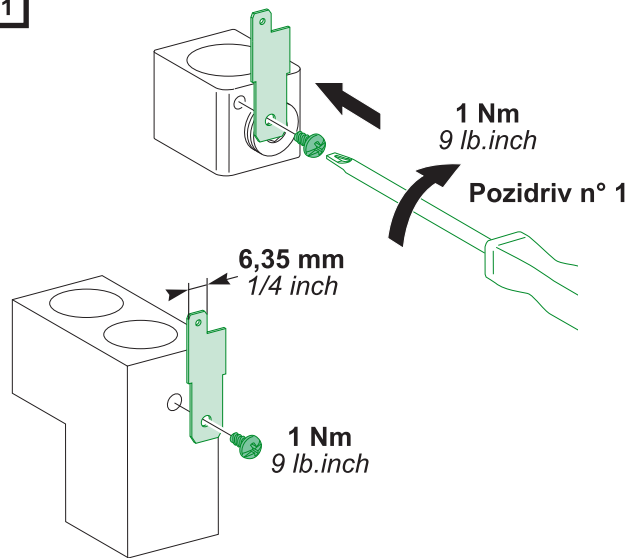

998 876AC

Compact
NS400-630
NSJ400-600

connection +
control voltage
take OFF
bornes +
prise de tension

Merlin Gerin
Modicon
Square D
Telemecanique

Schneider
Electric

1