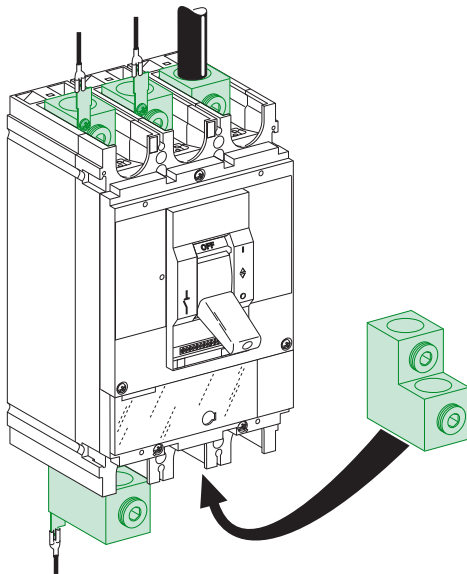

998 876AC

Compact
NS400-630
NSJ400-600

connection +
control voltage
take OFF
bornes +
prise de tension

Merlin Gerin
Modicon
Square D
Telemecanique

Schneider
Electric

1

2

débro