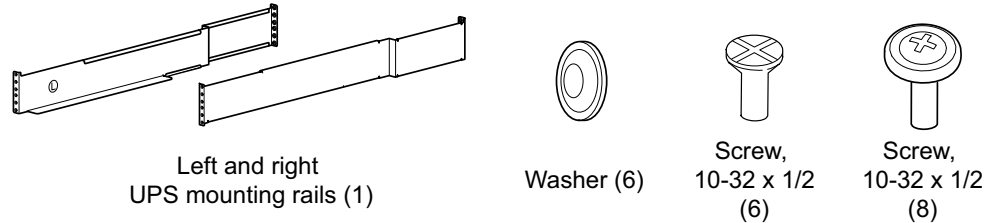

UPS Mounting Rail Kit AR8801 for NS WX Low-profile Cabinet

Inventory

Installation

The UPS mounting rails provide room to mount additional equipment behind the UPS (fasteners for equipment mounting not included).