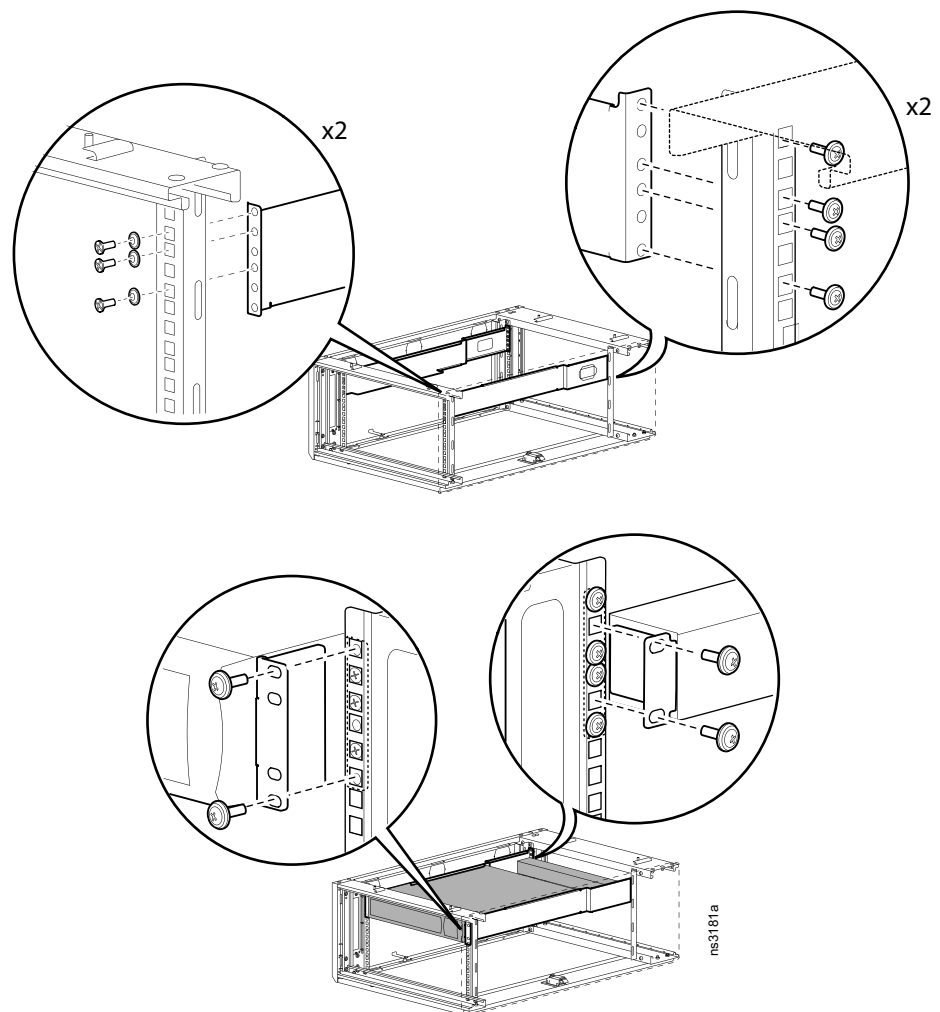

UPS Mounting Rail Kit AR8801 for NS WX Low-profile Cabinet

Inventory

Installation

The UPS mounting rails provide room to mount additional equipment behind the UPS (fasteners for equipment mounting not included).