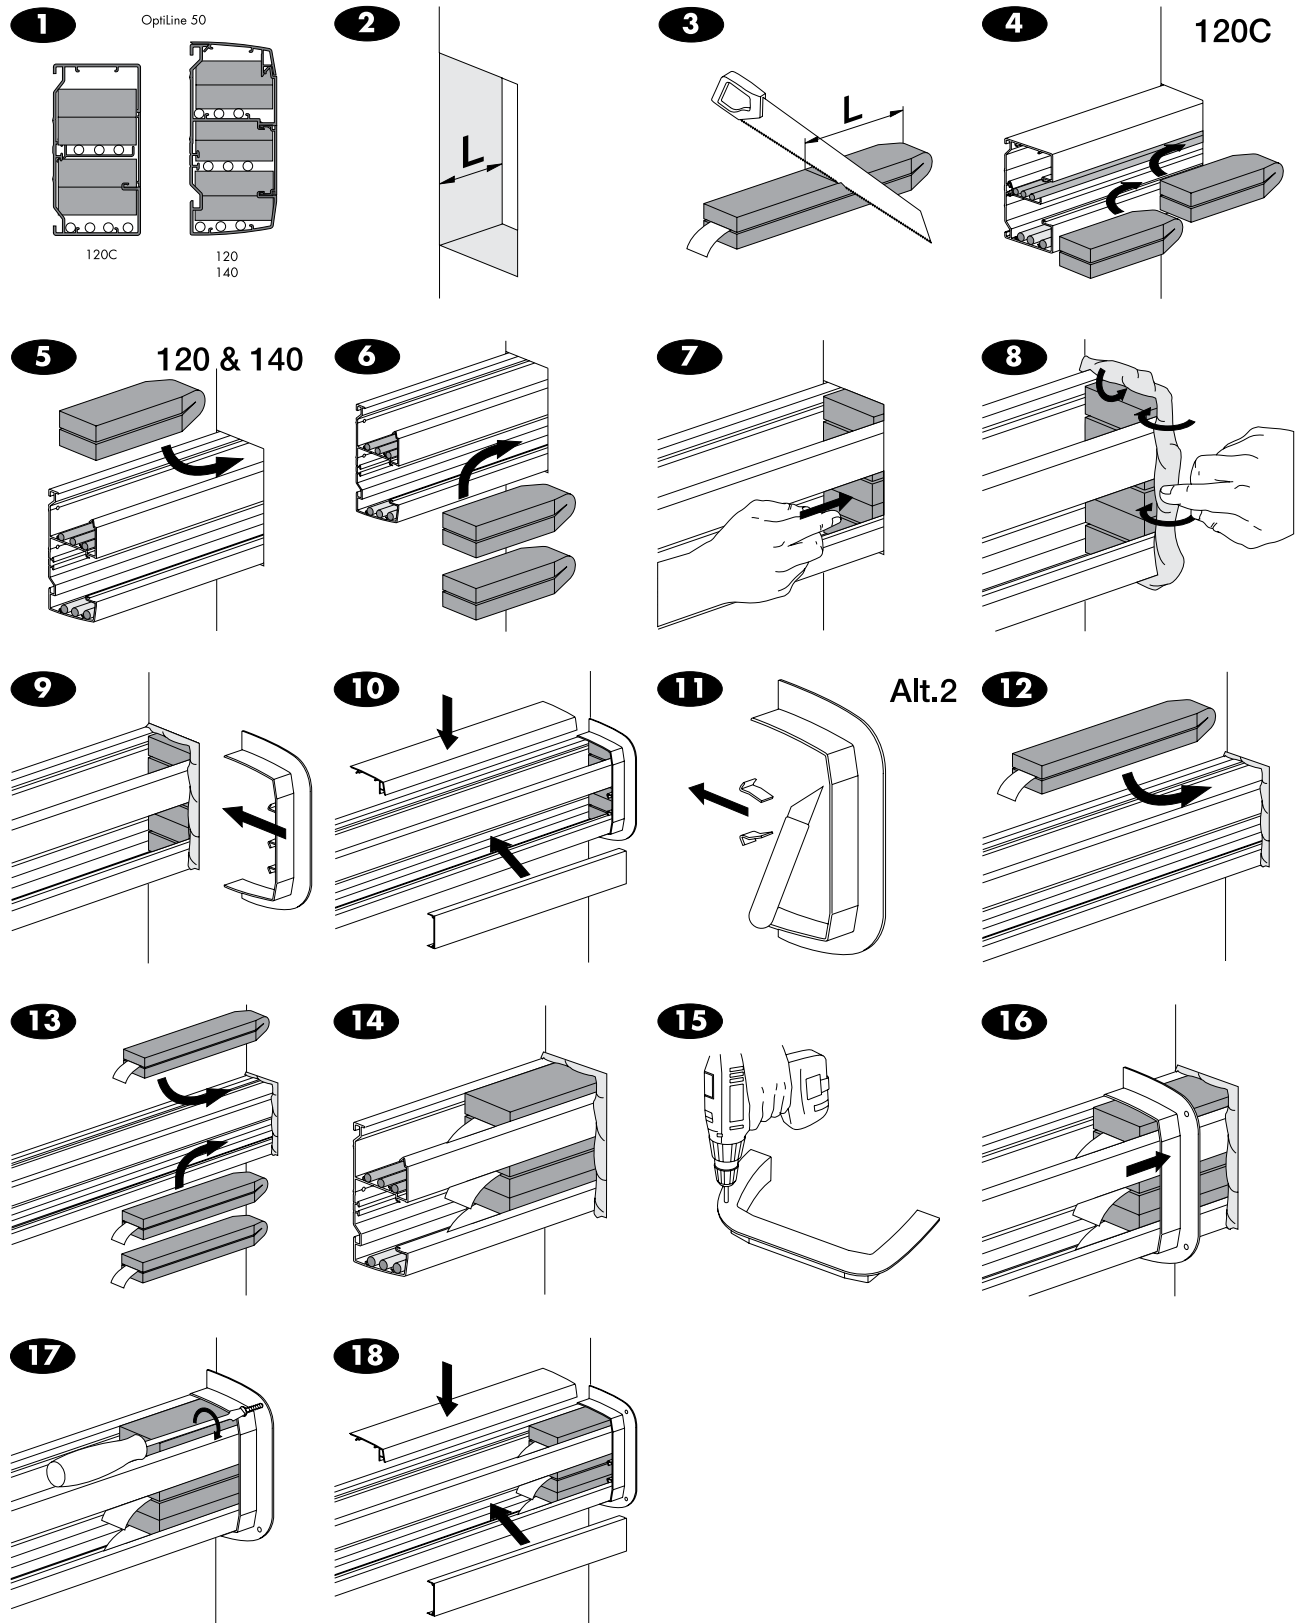

OptiLine 50

Sound insulation strip

5590414

Installation

Sound insulation strip

5590414

Installation