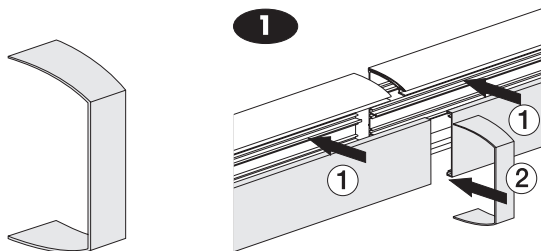

Installation trunking 100x50

Consort Delta 105
DA 105W

Installation

Installation of divider

Installation of flat tee

Installation of external corner

Installation of internal corner

Installation of flat angle

Installation of end cap

Installation of joint cover

Installation of socket mounting box