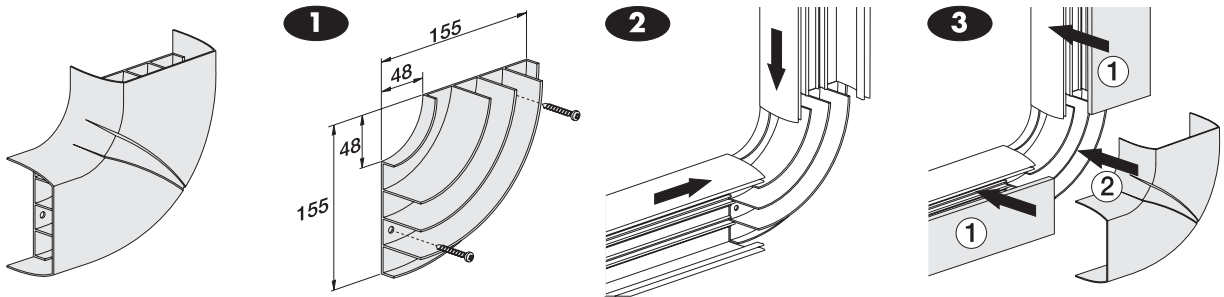

Installation trunking 100x50

Consort Delta 105
DA 105W

Installation

Installation of divider

Installation of flat tee

Installation of external corner

Installation of internal corner

Installation of flat angle

Installation of end cap

Installation of joint cover

Installation of socket mounting box