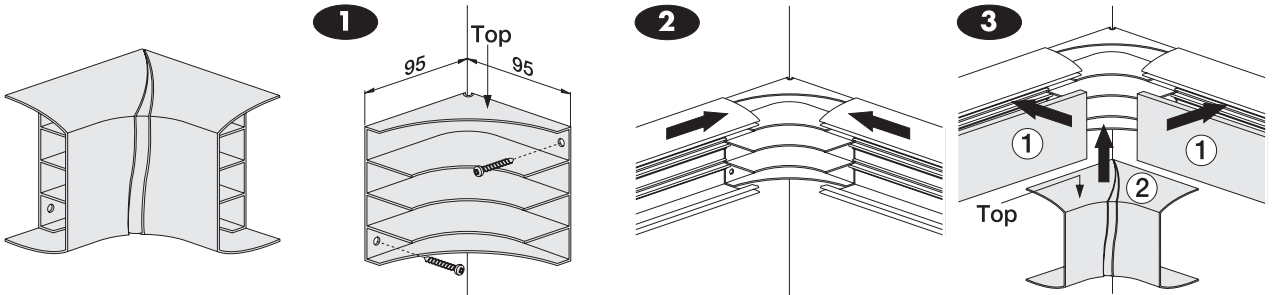

Installation trunking 100x50

Consort Delta 105
DA 105W

Installation

Installation of divider

Installation of flat tee

Installation of external corner

Installation of internal corner

Installation of flat angle

Installation of end cap

Installation of joint cover

Installation of socket mounting box