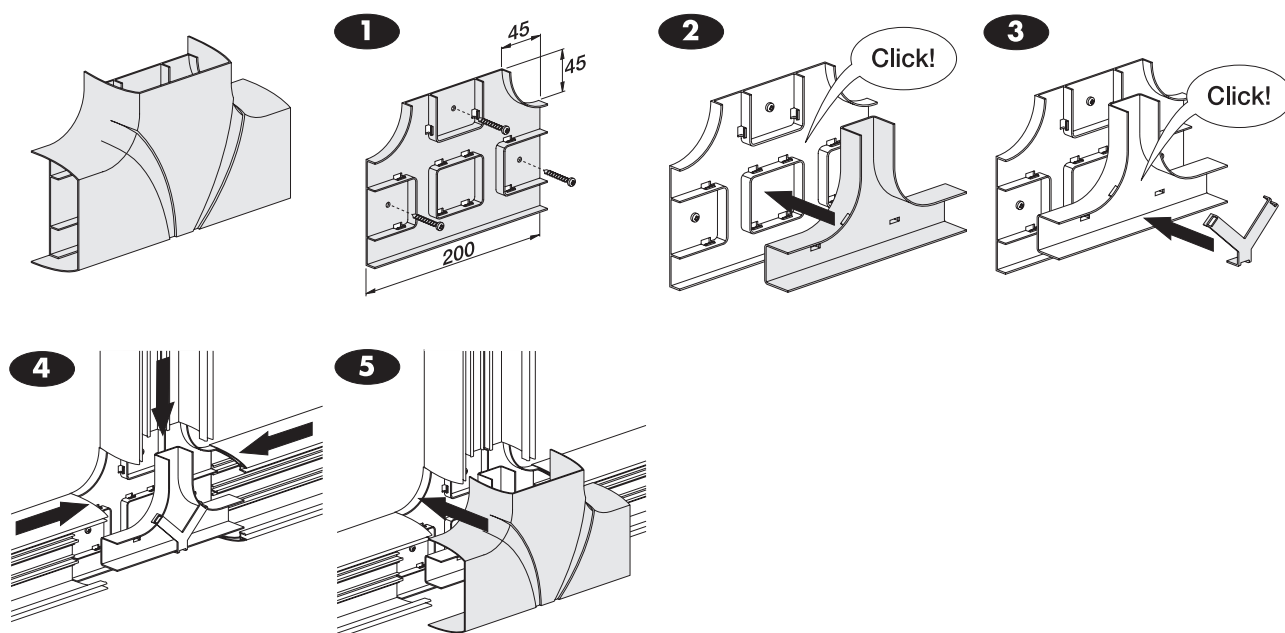

Installation trunking 100x50

Consort Delta 105
DA 105W

Installation

Installation of divider

Installation of flat tee

Installation of external corner

Installation of internal corner

Installation of flat angle

Installation of end cap

Installation of joint cover

Installation of socket mounting box