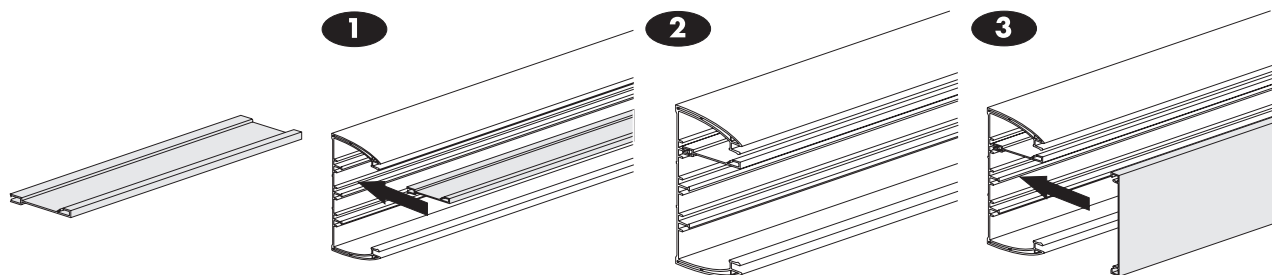

Installation trunking 100x50

Consort Delta 105
DA 105W

Installation

Installation of divider

Installation of flat tee

Installation of external corner

Installation of internal corner

Installation of flat angle

Installation of end cap

Installation of joint cover

Installation of socket mounting box