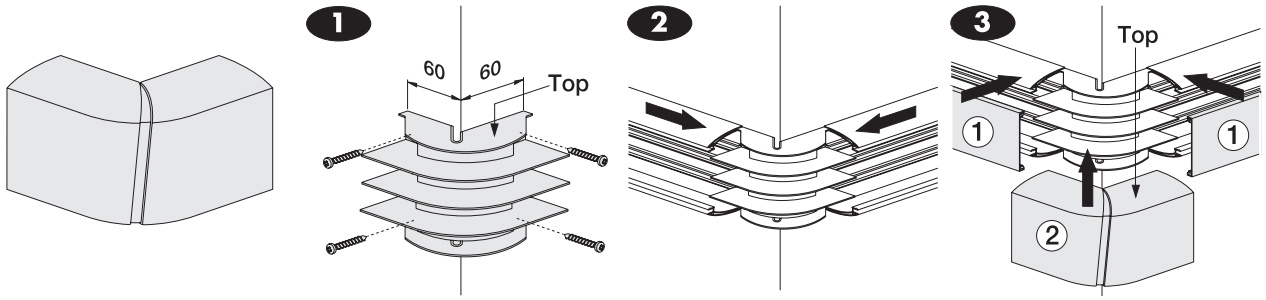

Installation trunking 100x50

Consort Delta 105
DA 105W

Installation

Installation of divider

Installation of flat tee

Installation of external corner

Installation of internal corner

Installation of flat angle

Installation of end cap

Installation of joint cover

Installation of socket mounting box