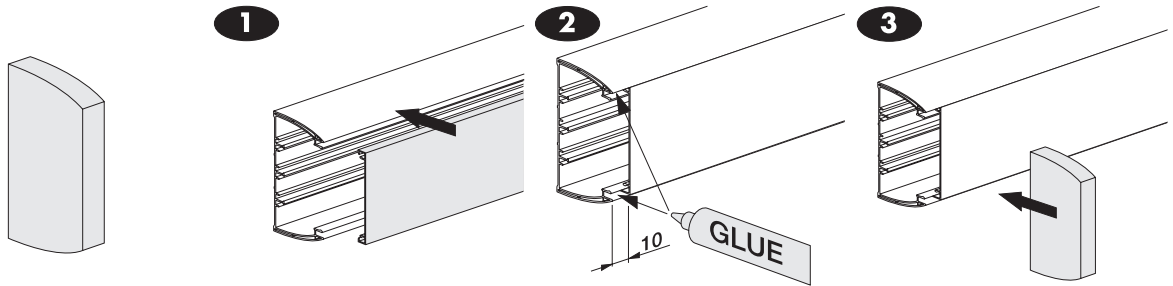

Installation trunking 100x50

Consort Delta 105
DA 105W

Installation

Installation of divider

Installation of flat tee

Installation of external corner

Installation of internal corner

Installation of flat angle

Installation of end cap

Installation of joint cover

Installation of socket mounting box