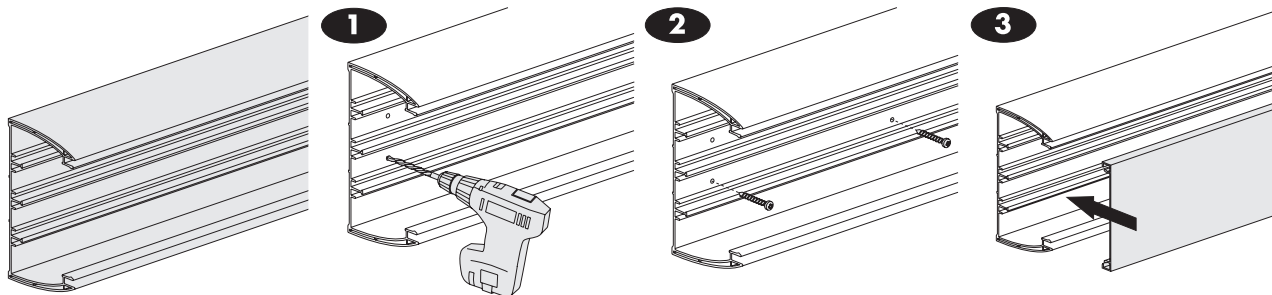

Installation trunking 100x50

Consort Delta 105
DA 105W

Installation

Installation of divider

Installation of flat tee

Installation of external corner

Installation of internal corner

Installation of flat angle

Installation of end cap

Installation of joint cover

Installation of socket mounting box