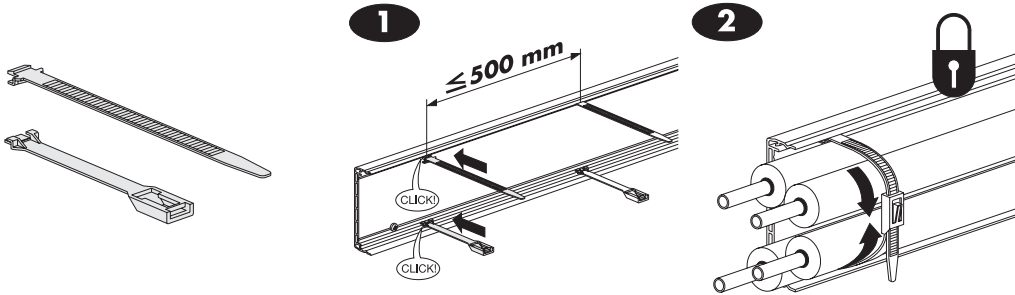

Cable tie

Clamps

For Pipes