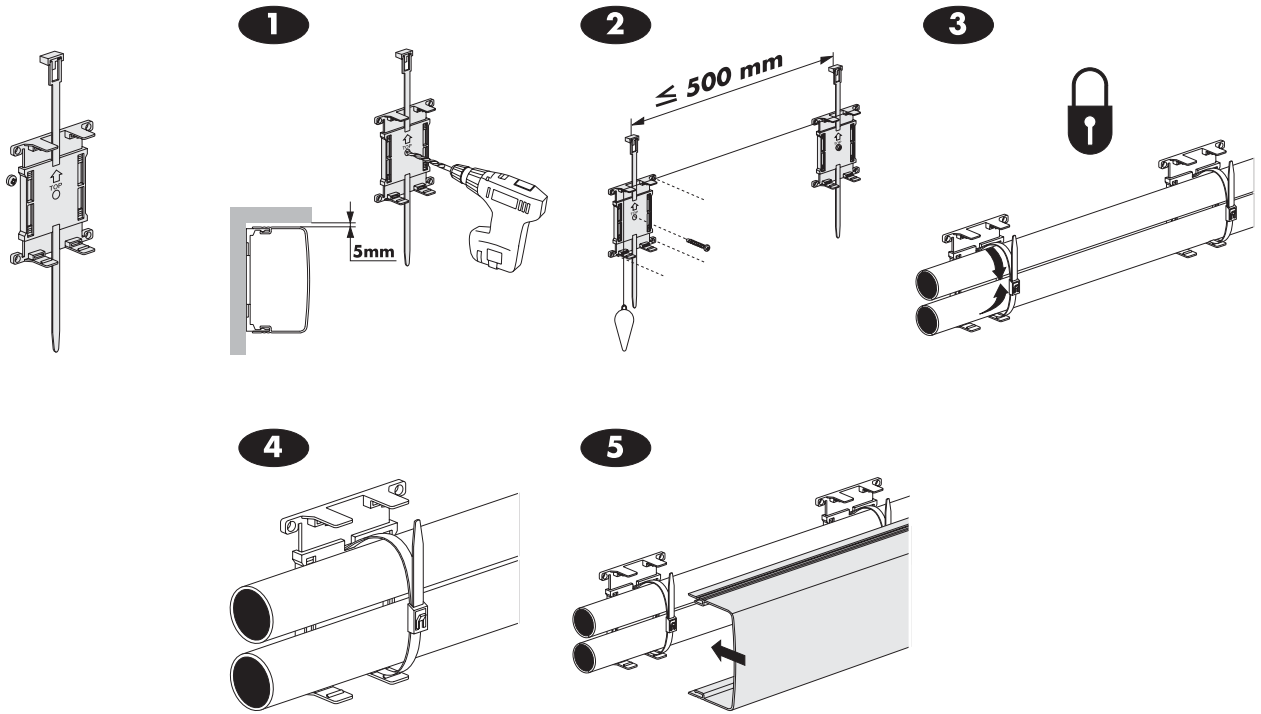

Pipe trunking Climanova with universal clamp

4095117
4095118
4095220

Universal clamp

Joint cover piece

External corner

Internal corner

Bend, 90°

T-piece

Wall frame

Stop end

Curved wall frame