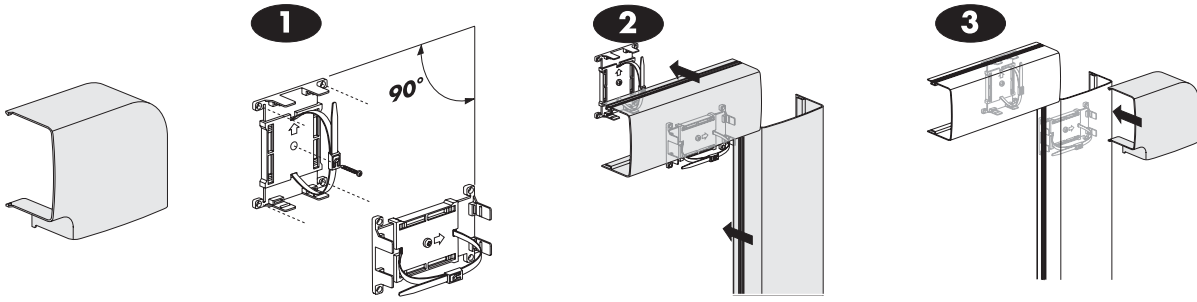

Pipe trunking Climanova with universal clamp

4095117
4095118
4095220

Universal clamp

Joint cover piece

External corner

Internal corner

Bend, 90°

T-piece

Wall frame

Stop end

Curved wall frame