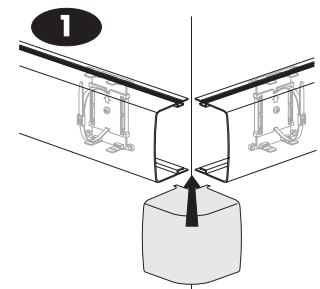

Pipe trunking Climanova with universal clamp

4095117
4095118
4095220

Universal clamp

Joint cover piece

External corner

Internal corner

Bend, 90°

T-piece

Wall frame

Stop end

Curved wall frame