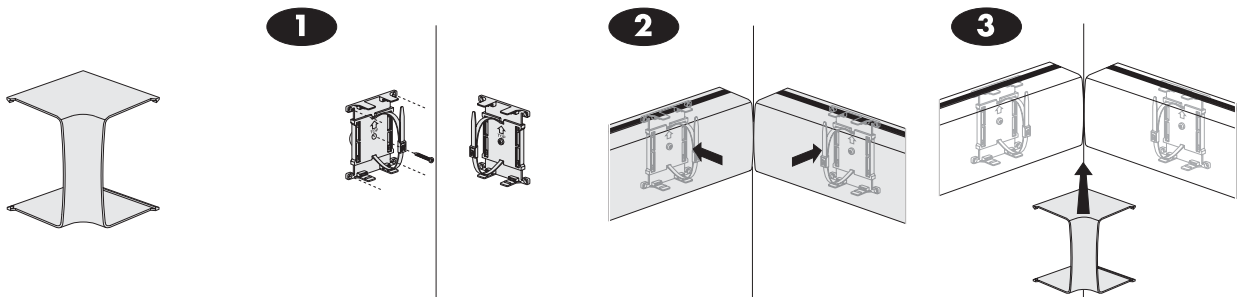

Pipe trunking Climanova with universal clamp

4095117
4095118
4095220

Universal clamp

Joint cover piece

External corner

Internal corner

Bend, 90°

T-piece

Wall frame

Stop end

Curved wall frame