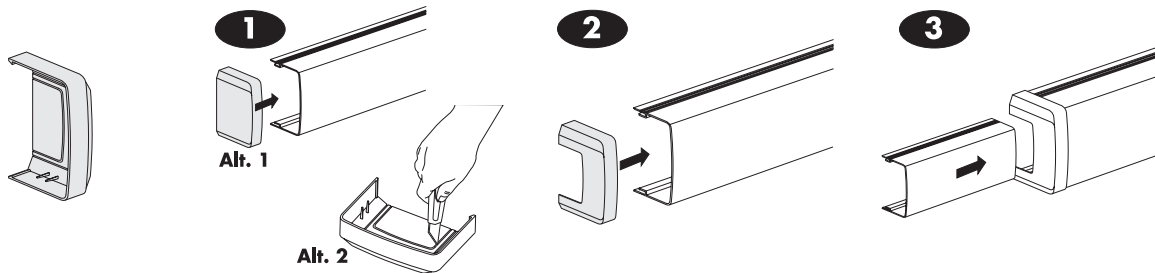

Pipe trunking Climanova with universal clamp

4095117
4095118
4095220

Universal clamp

Joint cover piece

External corner

Internal corner

Bend, 90°

T-piece

Wall frame

Stop end

Curved wall frame