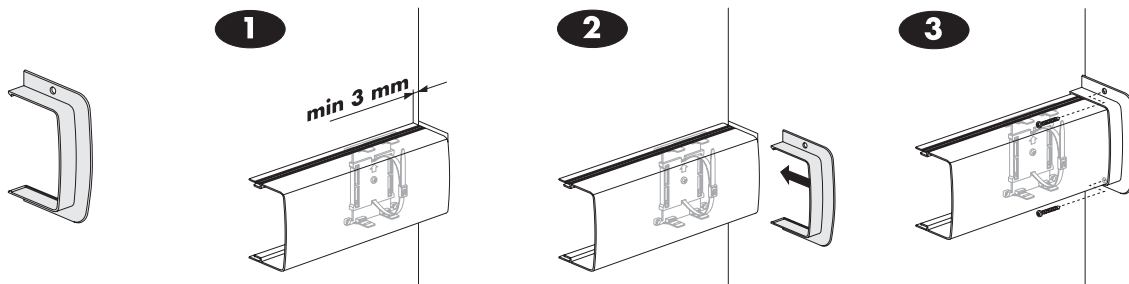

Pipe trunking Climanova with universal clamp

4095117
4095118
4095220

Universal clamp

Joint cover piece

External corner

Internal corner

Bend, 90°

T-piece

Wall frame

Stop end

Curved wall frame