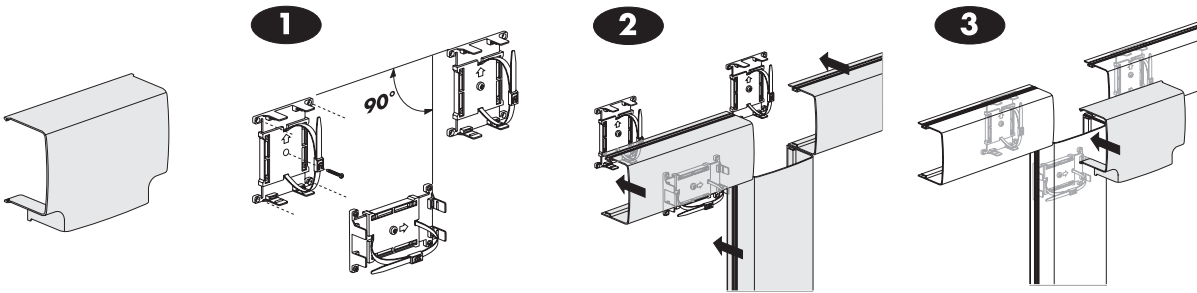

Pipe trunking Climanova with universal clamp

4095117
4095118
4095220

Universal clamp

Joint cover piece

External corner

Internal corner

Bend, 90°

T-piece

Wall frame

Stop end

Curved wall frame