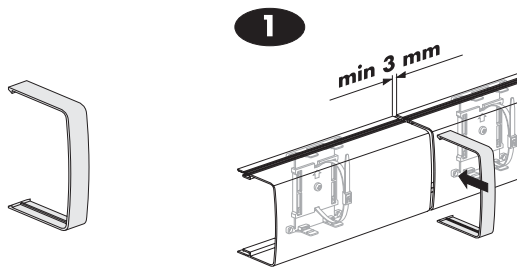

Pipe trunking Climanova with universal clamp

4095117
4095118
4095220

Universal clamp

Joint cover piece

External corner

Internal corner

Bend, 90°

T-piece

Wall frame

Stop end

Curved wall frame