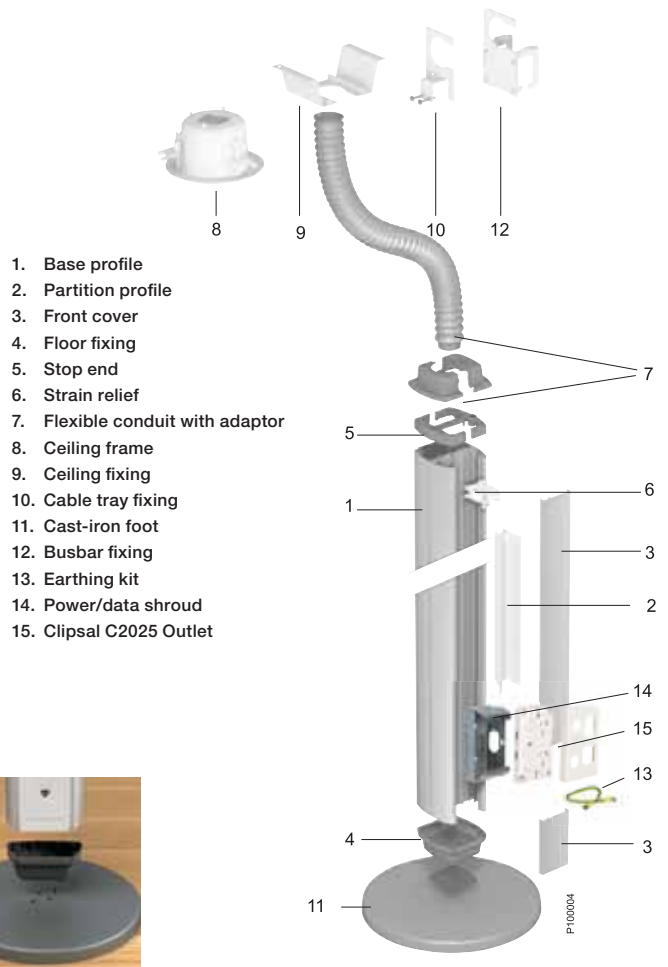

## Optiline 70 Poles

OptiLine 70 Tension-Mounted Pole

OptiLine 70 Free-Standing Pole

## OptiLine 70 Pole Profiles

TENSION MOUNTED	OptiLine 70 Posts (Single Sided)				OptiLine 70 Posts (Double Sided)			
	ISM20500	ISM20501	ISM20502	ISM20503	ISM20505	ISM20506	ISM20507	ISM20508
Min Height (mm)	3170	4170	5170	6170	3170	4170	5170	6170
Max Height (mm)	3570	4570	5570	6570	3570	4570	5570	6570

Accessories		
Ceiling frame	ISM20550	ISM20551
Cable tray fixing	ISM20554	ISM20553
Floor fixing, w. floor feeder slot	ISM20650 (For 18x91mm floor feeder)	ISM20651 (For 18x91mm floor feeder)
Floor fixing, w. floor feeder slot	ISM20652 (For 18x75mm floor feeder)	ISM20653 (For 18x75mm floor feeder)
OptiLine 70 Poles Front Cover	ISM11950 (2.0m length, 12 per pack)	
OptiLine 70 Power/Data Shroud	MDEOLSPTD	
OptiLine 70 Decorative Stripe	(5.0m length, 1 per pack)	
Grey	ISM200822	
White	ISM200823	
Orange	ISM200824	
OptiLine Earthing Clamp	ISM10952 (20 per pack)	
OptiLine Earthing Kit - 200mm	ISM10953 (10 per pack)	
OptiLine Earthing Kit - 300mm	ISM10954 (10 per pack)	
OptiLine Al. Floor Feeder	ISM20660 (Anodised. 18x91x2500mm. 1 per pack)	
OptiLine Al. Floor Feeder	ISM20857 (Anodised. 18x75x2000mm. 4 per pack)	
OptiLine PVC Floor Feeder	ISM20817 (Grey. 18x75x2000mm. 14 per pack)	
OptiLine PVC Floor Feeder Joint	ISM20818 (Grey. 20x50x78mm. 10 per pack)	
OptiLine PVC Corner Feeder Pce	ISM20819 (Grey. 20x120x120mm. 10 per pack)	

## OptiLine 70 Poles

Tension-mounted poles, one-sided and two-sided

Free-standing poles, one-sided and two-sided