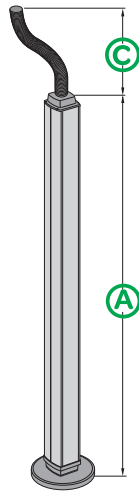

Free-standing poles, one-sided and two-sided

OptiLine 70 Poles - Standard Inclusions

FREE STANDING	Cat. No.	No. Sides	Front Cover	Flex. Conduit	Conduit Adaptor	Strain Relief	Earthing Kit	Mounting Instructions			
2385mm Pole A + 2000mm Conduit C	ISM20520	1	Y	Y	Y	Y	Y	Y			
2420mm Pole A + 2000mm Conduit C	ISM20521	2	Y	Y	Y	Y	Y	Y			
TENSION MOUNTED	Cat. No.	No. Sides	Front Cover	Flex. Conduit	Conduit Adaptor	Strain Relief	Earthing Kit	Mounting Instructions	Stop End	Floor Fixing	Floor Fixing Plate
A 3170-3570mm B (3070mm Pole Only)	ISM20500	1	Y	Y	Y	Y	Y	Y	Y	Y	Y
A 4170-4570mm B (4070mm Pole Only)	ISM20501	1	Y	Y	Y	Y	Y	Y	Y	Y	Y
A 5170-5570mm B (5070mm Pole Only)	ISM20502	1	Y	Y	Y	Y	Y	Y	Y	Y	Y
A 6170-6570mm B (6070mm Pole Only)	ISM20503	1	Y	Y	Y	Y	Y	Y	Y	Y	Y
A 3170-3570mm B (3070mm Pole Only)	ISM20505	2	Y	Y	Y	Y	Y	Y	Y	Y	Y
A 4170-4570mm B (4070mm Pole Only)	ISM20506	2	Y	Y	Y	Y	Y	Y	Y	Y	Y
A 5170-5570mm B (5070mm Pole Only)	ISM20507	2	Y	Y	Y	Y	Y	Y	Y	Y	Y
A 6170-6570mm B (6070mm Pole Only)	ISM20508	2	Y	Y	Y	Y	Y	Y	Y	Y	Y

Compartment	Max. Ø mm	Cross section area mm²	Cable capacity* mm²			
			40%	50%	60%	
One-sided pole						
1	21	1418	567	709	851	
2	26	905	362	452	543	
3	36	2207	883	1103	1324	
Two-sided pole						
1	42	4980	1992	2490	2988	
2	23	1471	588	735	883	
3	26	900	360	450	540	
4	38	2253	901	1126	1352	

*We recommend a 40% utilisation of the cable capacity.

Clipsal Cable Management invites Architects and Engineers to avail themselves of our obligation free advisory and design drafting service to assist with planning the most economical and functional duct system suitable for a particular project. Any infringements to patents or registered designs applied for or granted will be liable to prosecution.