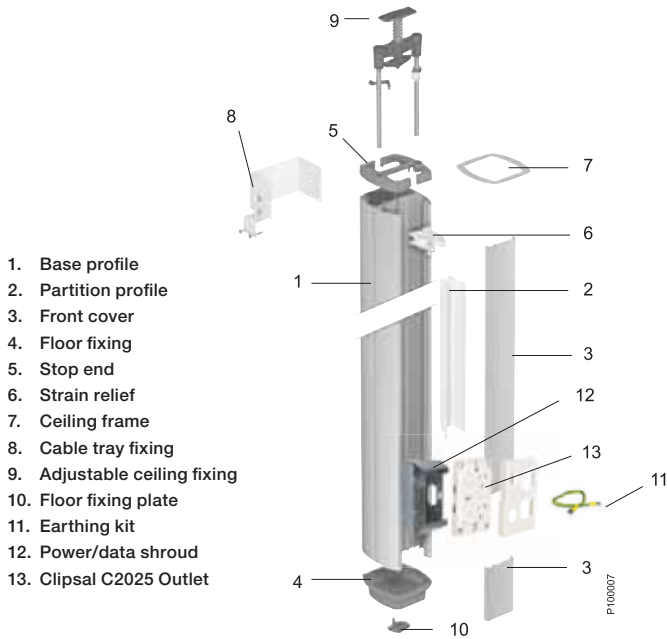

## Optiline 70 Poles

OptiLine 70 Tension-Mounted Pole

OptiLine 70 Free-Standing Pole

## OptiLine 70 Pole Profiles

TENSION MOUNTED	OptiLine 70 Posts (Single Sided)				OptiLine 70 Posts (Double Sided)			
	ISM20500	ISM20501	ISM20502	ISM20503	ISM20505	ISM20506	ISM20507	ISM20508
Min Height (mm)	3170	4170	5170	6170	3170	4170	5170	6170
Max Height (mm)	3570	4570	5570	6570	3570	4570	5570	6570

Accessories		
Ceiling frame	ISM20550	ISM20551
Cable tray fixing	ISM20554	ISM20553
Floor fixing, w. floor feeder slot	ISM20650 (For 18x91mm floor feeder)	ISM20651 (For 18x91mm floor feeder)
Floor fixing, w. floor feeder slot	ISM20652 (For 18x75mm floor feeder)	ISM20653 (For 18x75mm floor feeder)
OptiLine 70 Poles Front Cover	ISM11950 (2.0m length, 12 per pack)	
OptiLine 70 Power/Data Shroud	MDEOLSPTD	
OptiLine 70 Decorative Stripe	(5.0m length, 1 per pack)	
Grey	ISM200822	
White	ISM200823	
Orange	ISM200824	
OptiLine Earthing Clamp	ISM10952 (20 per pack)	
OptiLine Earthing Kit - 200mm	ISM10953 (10 per pack)	
OptiLine Earthing Kit - 300mm	ISM10954 (10 per pack)	
OptiLine Al. Floor Feeder	ISM20660 (Anodised. 18x91x2500mm. 1 per pack)	
OptiLine Al. Floor Feeder	ISM20857 (Anodised. 18x75x2000mm. 4 per pack)	
OptiLine PVC Floor Feeder	ISM20817 (Grey. 18x75x2000mm. 14 per pack)	
OptiLine PVC Floor Feeder Joint	ISM20818 (Grey. 20x50x78mm. 10 per pack)	
OptiLine PVC Corner Feeder Pce	ISM20819 (Grey. 20x120x120mm. 10 per pack)	

## OptiLine 70 Poles

Tension-mounted poles, one-sided and two-sided

Free-standing poles, one-sided and two-sided