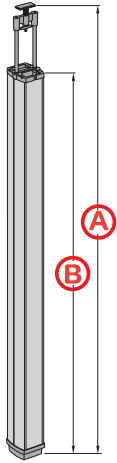

OptiLine 70 Poles

Tension-mounted poles, one-sided and two-sided