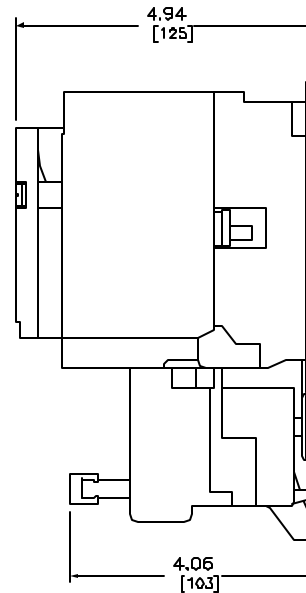

NEMA SIZE 2 STARTER
3-POLE POLYPHASE - 600 VAC, 50-60 HZ

COIL VOLTAGE CODE (1)	VOLTAGE	
	60 HZ	50 HZ
V01	24	-
V02	120	110
V08	208	-
V03	240	220
V06	480	440
V07	600	550
V99	SPECIFY	SPECIFY

ELECTRICAL CLEARANCE/WIRE BENDING SPACE

MINIMUM TO WALL OR BARRIER TO INSURE ADEQUATE WIRE BENDING SPACE TO LUG SURFACE WHEN THE MAXIMUM WIRE SIZE IS USED. REF. NEC 430-10

Catalog Number: 8536-S001(1)
 Ratings: SEE CHART
 UL File/CCN: E78361/NLX
 CSA File/Class: LR80906/3211 0
 Meets Standards: -
 Weight: 7.75 lbs
 Wire Size: POWER - #14-4, CONTROL - #16-#12
 Terminal torque: 50 LB/IN
 Mounting Hwd.: (3) #10 screws

DUAL DIMENSIONS: INCHES
MILLIMETERS

NEMA SIZE 2 STARTER
CLASS 8536 TYPE S001(1)

DWG# E0303101-01
NO.