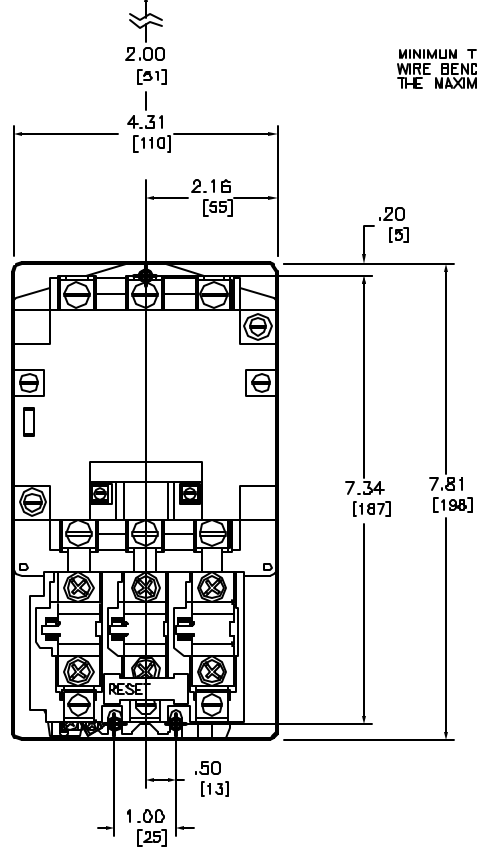

NEMA SIZE 2 STARTER
3-POLE POLYPHASE - 600 VAC, 50-60 HZ

COIL VOLTAGE CODE (1)	VOLTAGE	
	60 HZ	50 HZ
V01	24	-
V02	120	110
V08	208	-
V03	240	220
V06	480	440
V07	600	550
V99	SPECIFY	SPECIFY

ELECTRICAL CLEARANCE/WIRE BENDING SPACE

MINIMUM TO WALL OR BARRIER TO INSURE ADEQUATE WIRE BENDING SPACE TO LUG SURFACE WHEN THE MAXIMUM WIRE SIZE IS USED. REF. NEC 430-10

Catalog Number: 8536-S001(1)
 Ratings: SEE CHART
 UL File/CCN: E78361/NLX
 CSA File/Class: LR80906/3211 0
 Meets Standards: -
 Weight: 7.75 lbs
 Wire Size: POWER - #14-4, CONTROL - #16-#12
 Terminal torque: 50 LB/IN
 Mounting Hwd.: (3) #10 screws

DUAL DIMENSIONS: INCHES
MILLIMETERS

NEMA SIZE 2 STARTER
CLASS 8536 TYPE S001(1)

DWG# E0303101-01
NO.