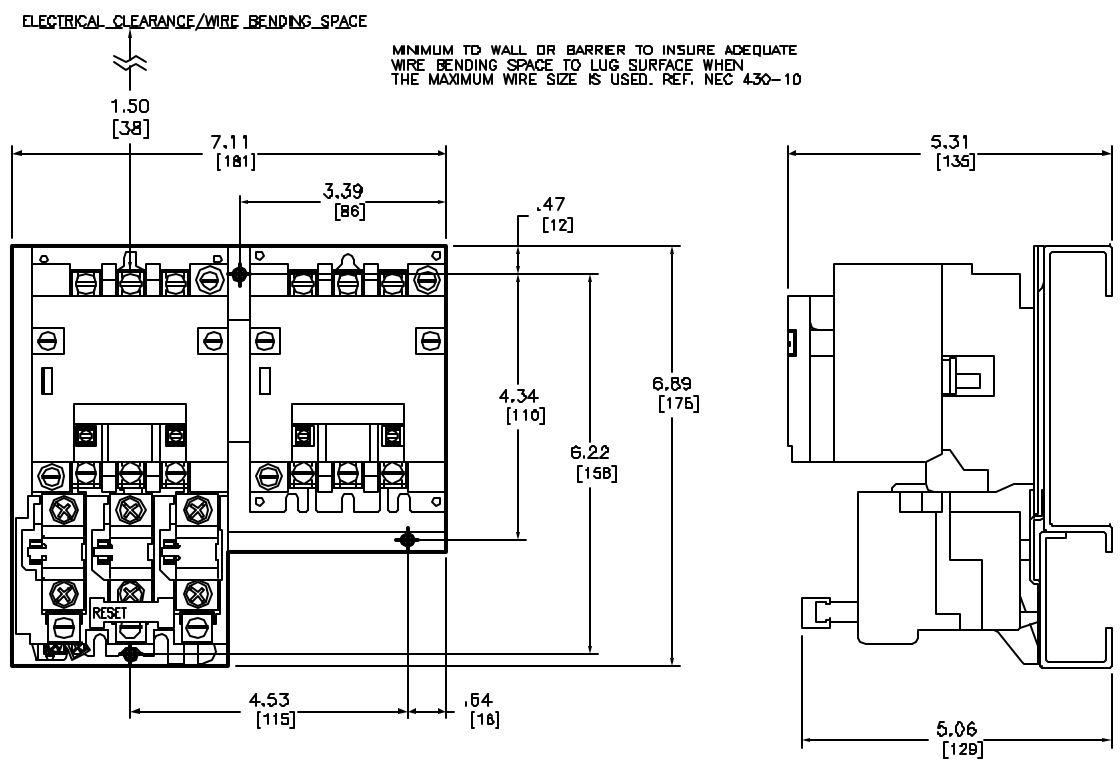

NEMA SIZE 00 REVERSING STARTER
3-POLE POLYPHASE - 600 VAC, 50-60 HZ

COIL VOLTAGE CODE (1)	VOLTAGE	
	60 HZ	50 HZ
V01	24	-
V02	120	110
V08	208	-
V03	240	220
V06	480	440
V07	600	560
V09	SPECIFY	SPECIFY

Catalog Number: B736-SA016(1)
 Ratings: SEE CHART
 UL File/CCN: E78351/NLDX
 CSA File/Class: LR60905/3211 0
 Meets Standards: -
 Weight: 13 lbs
 Wire Size: POWER - #14-#8, CONTROL - #16-#12
 Terminal torque: 20 LB/IN
 Mounting Hwd.: (3) #10 screws

DUAL DIMENSIONS: INCHES
MILLIMETERS

NEMA SIZE 00 REVERSING STARTER
CLASS 0736 TYPE SA016(1)

DWG# E0301901-01
NO.