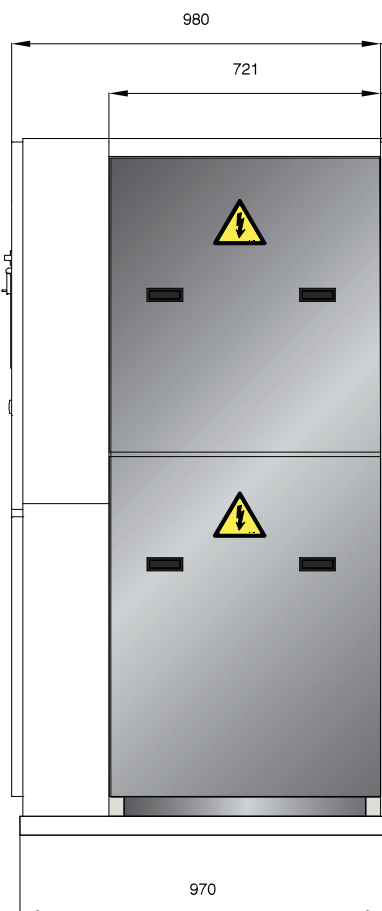

Weights and dimensions

DM1107254

	Height (mm)	Width (mm)	Depth (mm)	Weight (kg)
D0	1800	817	980	363
ID0	1800	1239	980	623
IID0	1800	1661	980	883
ID	1800	979	980	592
IID	1800	1401	980	852
D00	1800	1047	980	393
D000	1800	1307	980	424
ID00	1800	1469	980	653
IDD	1800	1536	980	924
DD0	1800	1374	980	695
IDD0	1800	1796	980	955
I	1800	422	980	260
D	1800	557	980	332
S	1800	557	980	330

Notes:

The packaging is not included in the weights or dimensions.
The base frame stands 50 mm high and projects around 35 mm from each side of the cubicle.