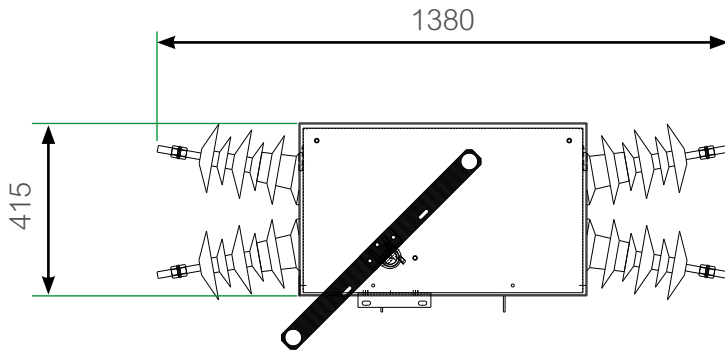

General dimensions

General dimensions

PM6 Range

PM6 24 kV Hookstick system

Switch Support

(Consult us for round pole installation)

Voltage Transformer

Weight (kg approximate)

	Hookstick
Basic equipment	100
Switch + TT support	20
Voltage transformer	50
Control cabinet	45

Rod not included.

General dimensions

PM6 Range

PM6 24 kV Transmission system

Weight (kg approximate)

	Hookstick
Basic equipment	100
Switch + TT support	20
Voltage transformer	50
Control cabinet	45
Transmission system	45