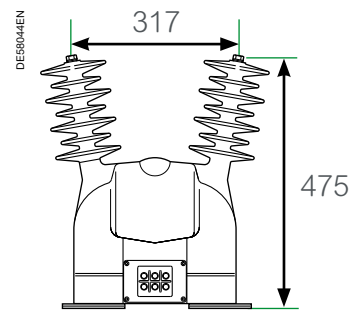

General dimensions

General dimensions

PM6 Range

PM6 24 kV Hookstick system

Switch Support

(Consult us for round pole installation)

Voltage Transformer

Weight (kg approximate)

	Hookstick
Basic equipment	100
Switch + TT support	20
Voltage transformer	50
Control cabinet	45

Rod not included.

General dimensions

PM6 Range

PM6 24 kV Transmission system

Weight (kg approximate)

	Hookstick
Basic equipment	100
Switch + TT support	20
Voltage transformer	50
Control cabinet	45
Transmission system	45