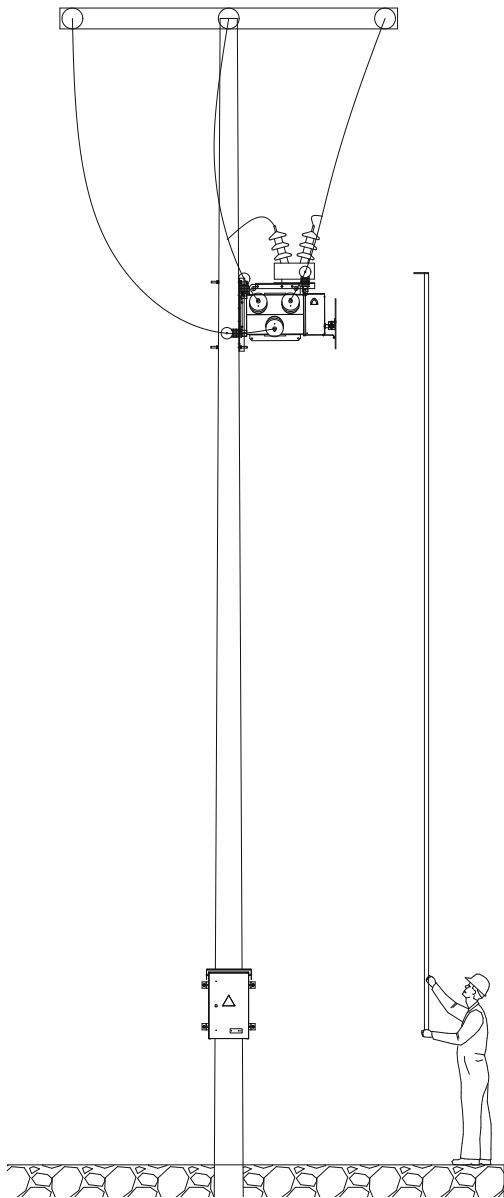

General dimensions

General dimensions

PM6 Range

PM6 24 kV Hookstick system

Switch Support

(Consult us for round pole installation)

Voltage Transformer

Weight (kg approximate)

	Hookstick
Basic equipment	100
Switch + TT support	20
Voltage transformer	50
Control cabinet	45

Rod not included.

General dimensions

PM6 Range

PM6 24 kV Transmission system

Weight (kg approximate)

	Hookstick
Basic equipment	100
Switch + TT support	20
Voltage transformer	50
Control cabinet	45
Transmission system	45