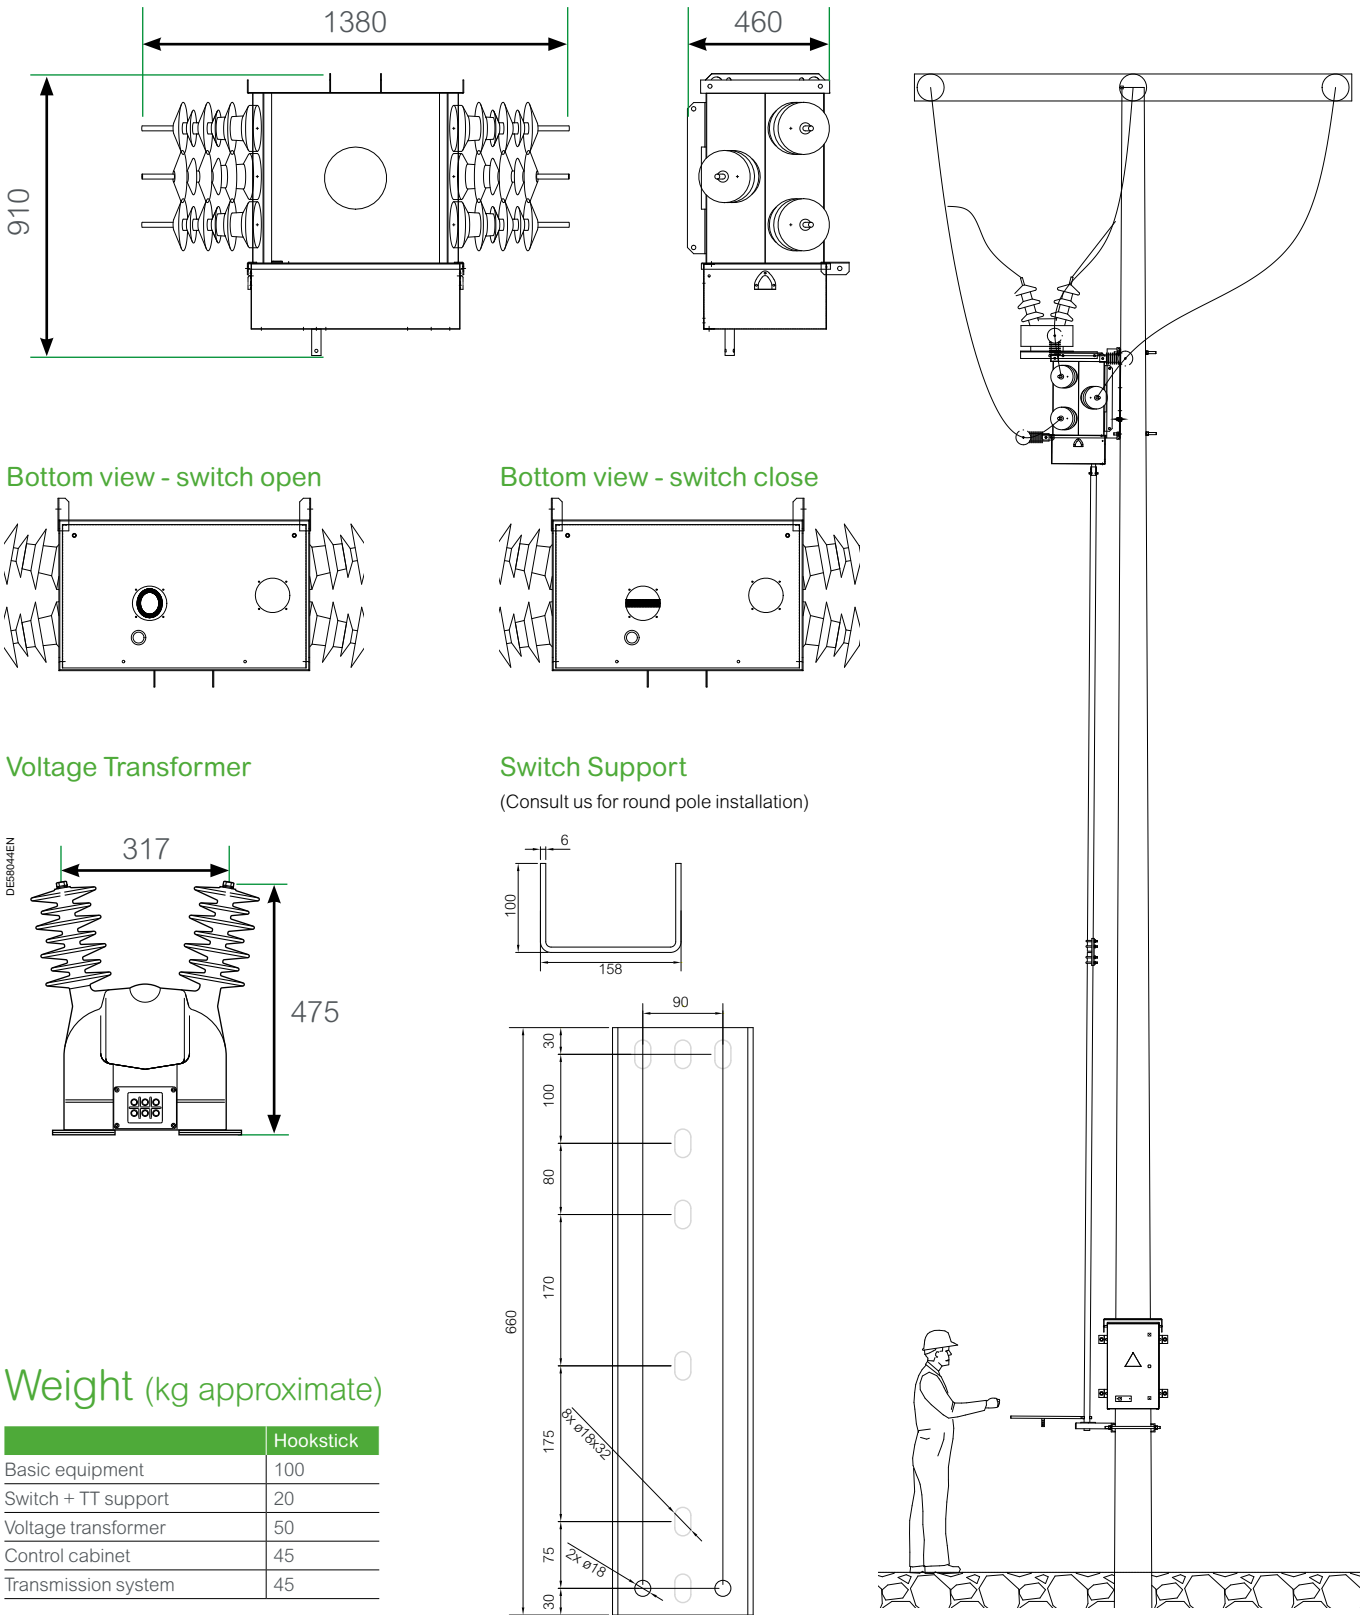

General dimensions

General dimensions

PM6 Range

PM6 24 kV Hookstick system

Switch Support

(Consult us for round pole installation)

Voltage Transformer

Weight (kg approximate)

	Hookstick
Basic equipment	100
Switch + TT support	20
Voltage transformer	50
Control cabinet	45

Rod not included.

General dimensions

PM6 Range

PM6 24 kV Transmission system

Weight (kg approximate)

	Hookstick
Basic equipment	100
Switch + TT support	20
Voltage transformer	50
Control cabinet	45
Transmission system	45