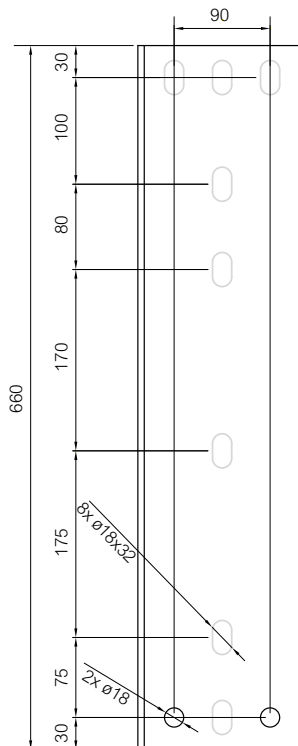

General dimensions

General dimensions

PM6 Range

PM6 24 kV Hookstick system

Switch Support

(Consult us for round pole installation)

Voltage Transformer

Weight (kg approximate)

	Hookstick
Basic equipment	100
Switch + TT support	20
Voltage transformer	50
Control cabinet	45

Rod not included.

General dimensions

PM6 Range

PM6 24 kV Transmission system

Weight (kg approximate)

	Hookstick
Basic equipment	100
Switch + TT support	20
Voltage transformer	50
Control cabinet	45
Transmission system	45