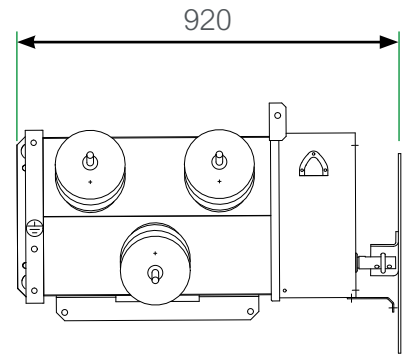

General dimensions

General dimensions

PM6 Range

PM6 24 kV Hookstick system

Switch Support

(Consult us for round pole installation)

Voltage Transformer

Weight (kg approximate)

	Hookstick
Basic equipment	100
Switch + TT support	20
Voltage transformer	50
Control cabinet	45

Rod not included.

General dimensions

PM6 Range

PM6 24 kV Transmission system

Weight (kg approximate)

	Hookstick
Basic equipment	100
Switch + TT support	20
Voltage transformer	50
Control cabinet	45
Transmission system	45