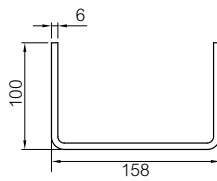

General dimensions

General dimensions

PM6 Range

PM6 24 kV Hookstick system

Switch Support

(Consult us for round pole installation)

Voltage Transformer

Weight (kg approximate)

	Hookstick
Basic equipment	100
Switch + TT support	20
Voltage transformer	50
Control cabinet	45

Rod not included.

General dimensions

PM6 Range

PM6 24 kV Transmission system

Weight (kg approximate)

	Hookstick
Basic equipment	100
Switch + TT support	20
Voltage transformer	50
Control cabinet	45
Transmission system	45