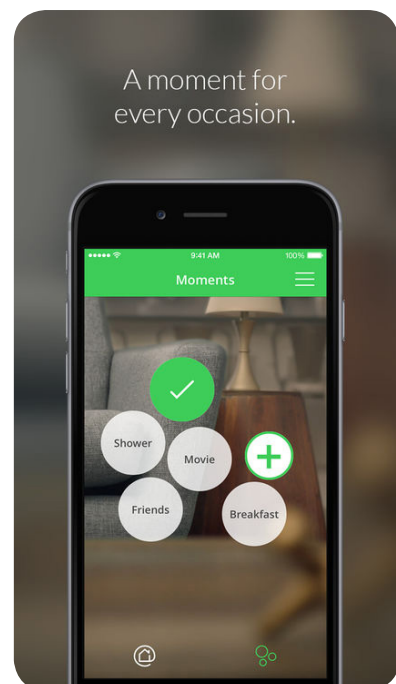

## Android App Release (v1.3.10)

We're pleased to announce the latest and improved Wiser App for **Android**.

We have made multiple improvements in the overall App usability, interactions with moments and added new functions.

## Moments, Notifications and Reliability Improvements

- You will see significant improvements in the overall usability of the App.
- Major improvements in the time required to save multiple moments in the App. You can now save your favourite moments quicker to control your lights, open your shutters etc.
- You now have the ability to delete a moment. Triggers can now be deleted for end-devices.
- You will now be notified when a moment cannot be activated if a device is out of reach.
- You can now add 2-channel light devices with moments.
- Upon opening the App you will see our cool new logo.