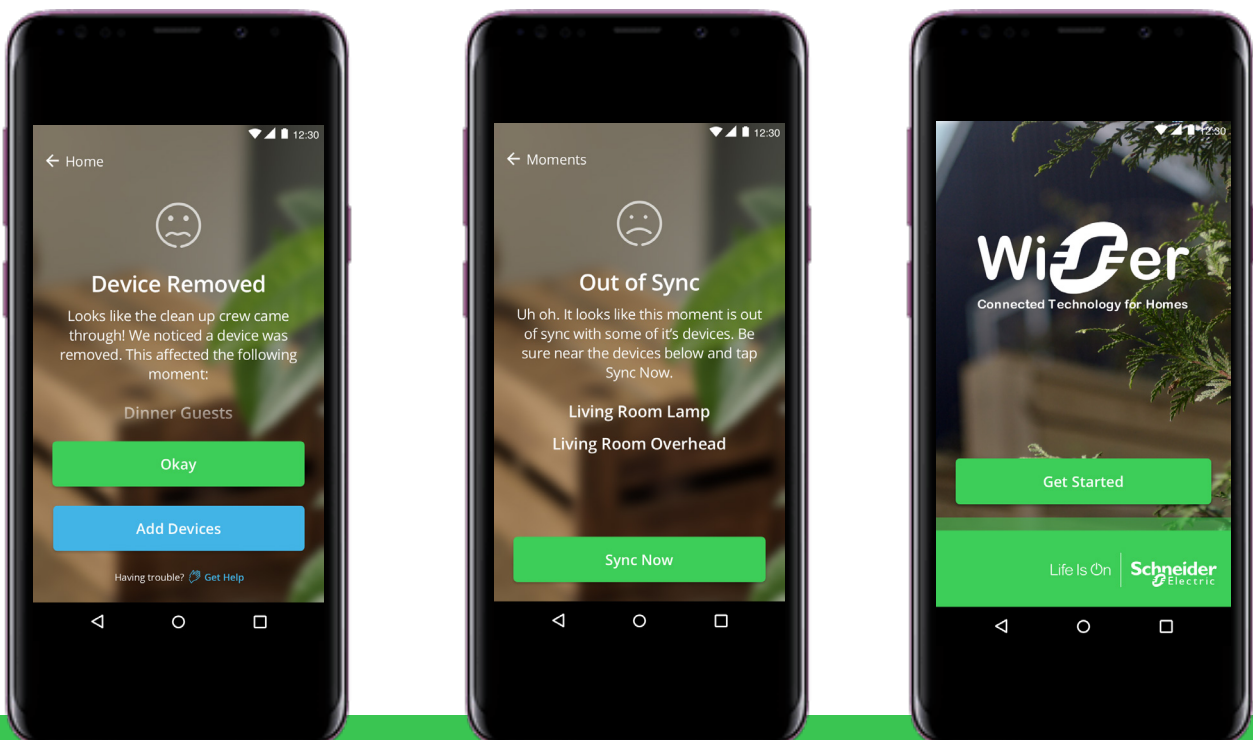

## Android App Release (v1.3.10)

We're pleased to announce the latest and improved Wiser App for **Android**.

We have made multiple improvements in the overall App usability, interactions with moments and added new functions.

## Moments, Notifications and Reliability Improvements

- You will see significant improvements in the overall usability of the App.
- Major improvements in the time required to save multiple moments in the App. You can now save your favourite moments quicker to control your lights, open your shutters etc.
- You now have the ability to delete a moment. Triggers can now be deleted for end-devices.
- You will now be notified when a moment cannot be activated if a device is out of reach.
- You can now add 2-channel light devices with moments.
- Upon opening the App you will see our cool new logo.