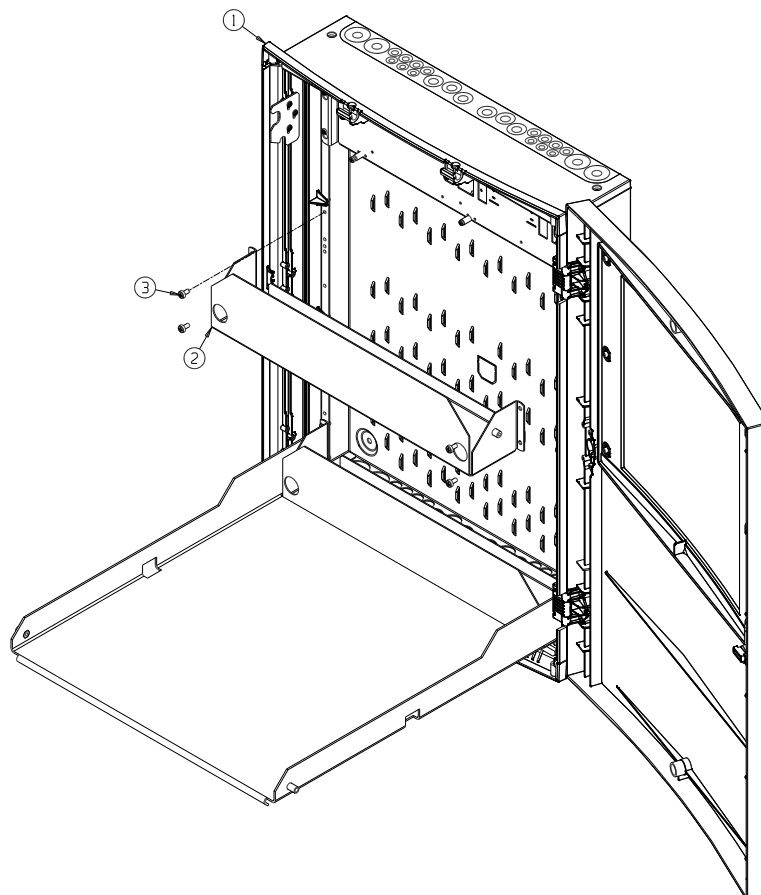

Esmi Sense FDP Chart cabinet and shelf for A3

Instruction Sheet
R10218GB0

Schneider Electric Fire & Security Oy

Sokerilinnantie 11 C
FI-02600 Espoo, Finland
Tel: +358 10 446 511
Website: www.se.com
Document number: R10218GB0
Published: 13.05.2020

© 2020– Schneider Electric. All Rights Reserved. This information is only to be used as guidance. Subject to changes and errors.

1 Esmi Sense FDP Chart cabinet and shelf for A3

Esmi Sense FDP Chart cabinet includes two sizes:

- Esmi Sense FDP Chart cabinets A3 (FDP252, FDP292 size) and A4 (FDP221 size) are used to preserve map folders.
- Esmi Sense FDP Chart cabinet shelf is a mid-shelf for A3, which enables installing two A4 map folders inside. Normally there fits one A3 map folder.