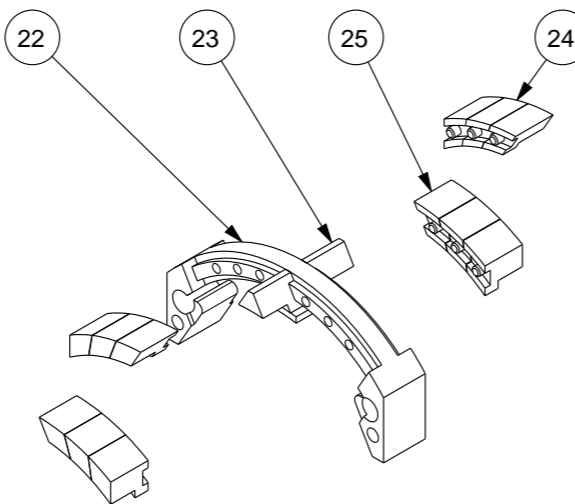

A(0.400)

01	Module / Boitier	 NW
02	Captive / Prisonnier	
03	Spring / Ressort	
04	Contact actuator / Poussoir de contact	
05	Mobile bridge / Pont mobile	
06	Spring / Ressort	
07	Fixed contact assembly / Assemblage contact fixe	
08	Stirrup screw / Vis étrier	
09	Return cam / Came de rappel	 GREASE
10	S/A Lever / S/E Levier	
11	Circlip / Circlip	

See assembly JOYSTICK XKB* movie NVE8420900

12	Handle support / Support poignée	
13	Circlip / Circlip	
14	Sheath / Fourreau	
15	Friction washer / Rondelle de friction	
16	Main cam / Came principale	 GREASE
17	Axle / Axe	
18	Support / Support	
19	Cam / Came	 GREASE
20	Pin / Goupille	
21	Self locking ring / Anneau "Self locking"	
22	Flange support / Bride support	 GREASE
23	Zero position pavement / Pavé position zéro	 GREASE
24	Left position pavement / Pavé position gauche	 GREASE
25	Right position pavement / Pavé position droite	 GREASE

26	Protection cover / Cache de protection	 GREASE
27	Sector gear / Secteur denté	
28	Screw / Vis	
29	Spring / Ressort	
30	Plunger / Poussoir	
31	Nozzle / Embout	
32	Stirrup screw support / Support vis étrier	
33	Stirrup / Etrier	
34	Screw / Vis	
35	Screw / Vis	
36	Screw / Vis	
37	Grid / Grille	

38	Screw / Vis	
39	Seal / Joint	
40	Screw / Vis	
41	Bellow / Soufflet	
42	Bottom handle / Poignée bas	
43	Upper handle / Poignée haut	