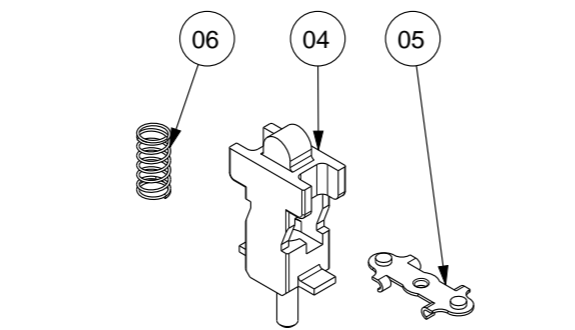

A(0.400)

01	Module / Boitier	 NW
02	Captive / Prisonnier	
03	Spring / Ressort	
04	Contact actuator / Poussoir de contact	
05	Mobile bridge / Pont mobile	
06	Spring / Ressort	
07	Fixed contact assembly / Assemblage contact fixe	
08	Stirrup screw / Vis étrier	
09	Return cam / Came de rappel	 GREASE
10	S/A Lever / S/E Levier	
11	Circlip / Circlip	

See assembly JOYSTICK XKB* movie NVE8420900

12	Handle support / Support poignée	
13	Circlip / Circlip	
14	Sheath / Fourreau	
15	Friction washer / Rondelle de friction	
16	Main cam / Came principale	 GREASE
17	Axle / Axe	
18	Support / Support	
19	Cam / Came	 GREASE
20	Pin / Goupille	
21	Self locking ring / Anneau "Self locking"	
22	Flange support / Bride support	 GREASE
23	Zero position pavement / Pavé position zéro	 GREASE
24	Left position pavement / Pavé position gauche	 GREASE
25	Right position pavement / Pavé position droite	 GREASE

38	Screw / Vis	
39	Seal / Joint	
40	Screw / Vis	
41	Bellow / Soufflet	
42	Bottom handle / Poignée bas	
43	Upper handle / Poignée haut	