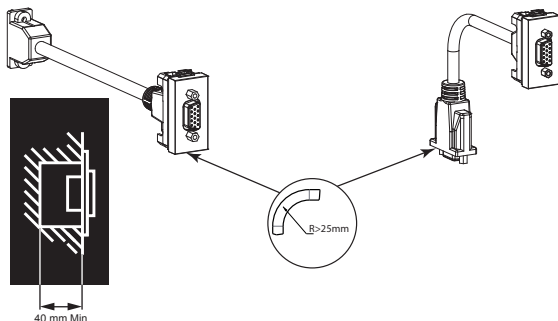

Technical Information