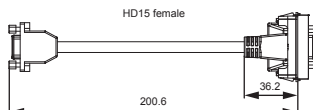

Technical Information