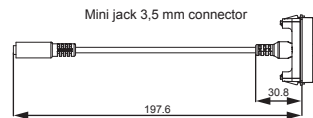

Technical Information