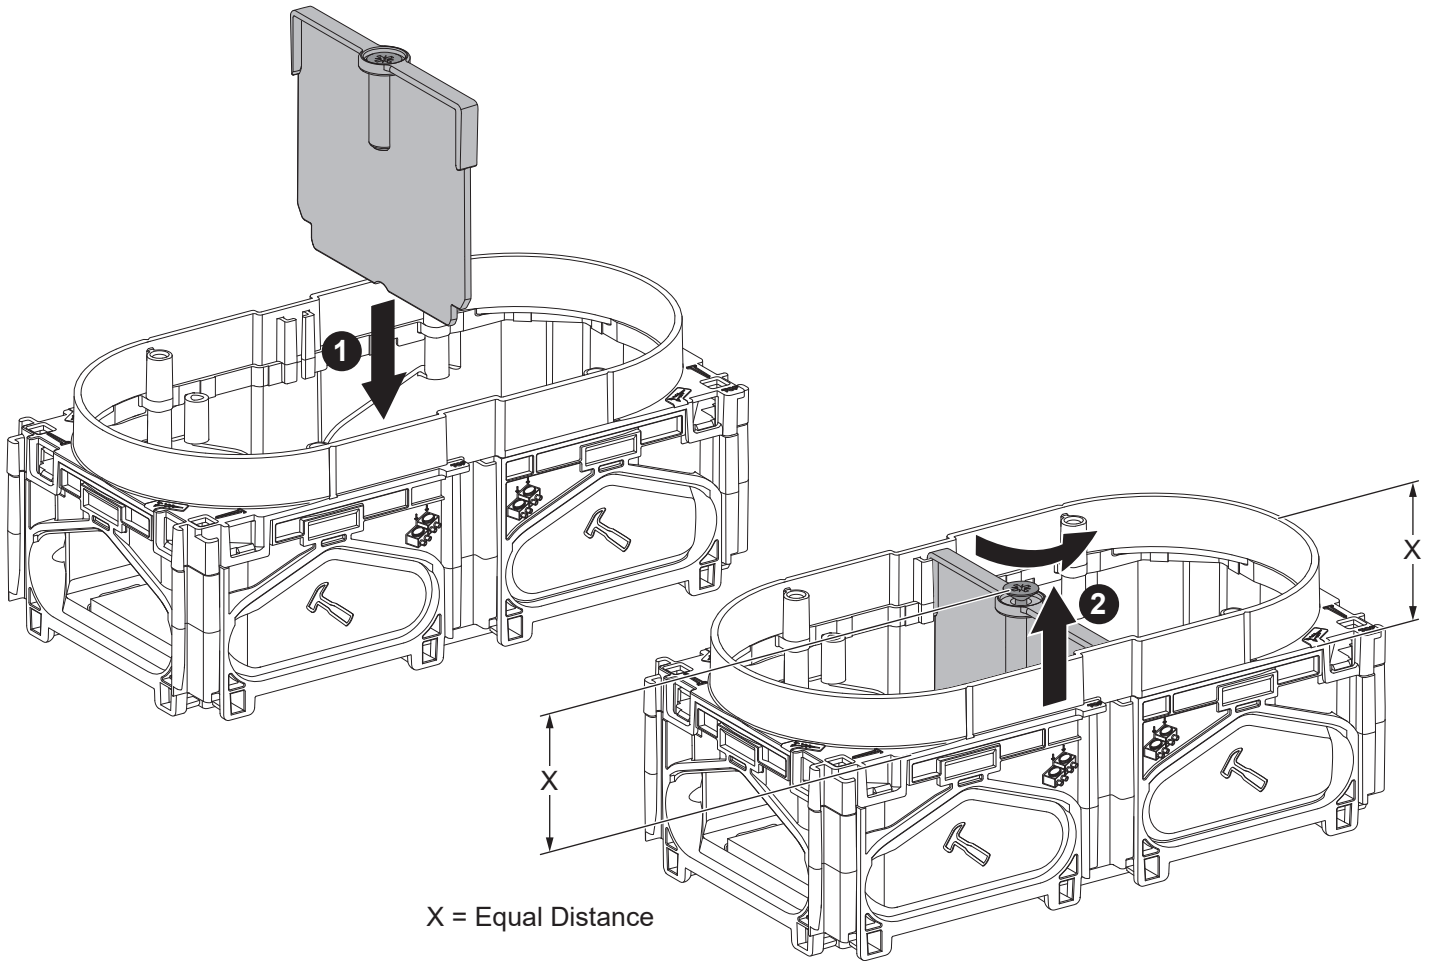

Multifix 2M apparatus box separation wall

NNZ5677000-00

Schneider-Electric Industries SAS,
35 Rue Joseph Monier,
92500 Rueil Malmaison,
France
www.se.com/contact

Schneider
Electric™