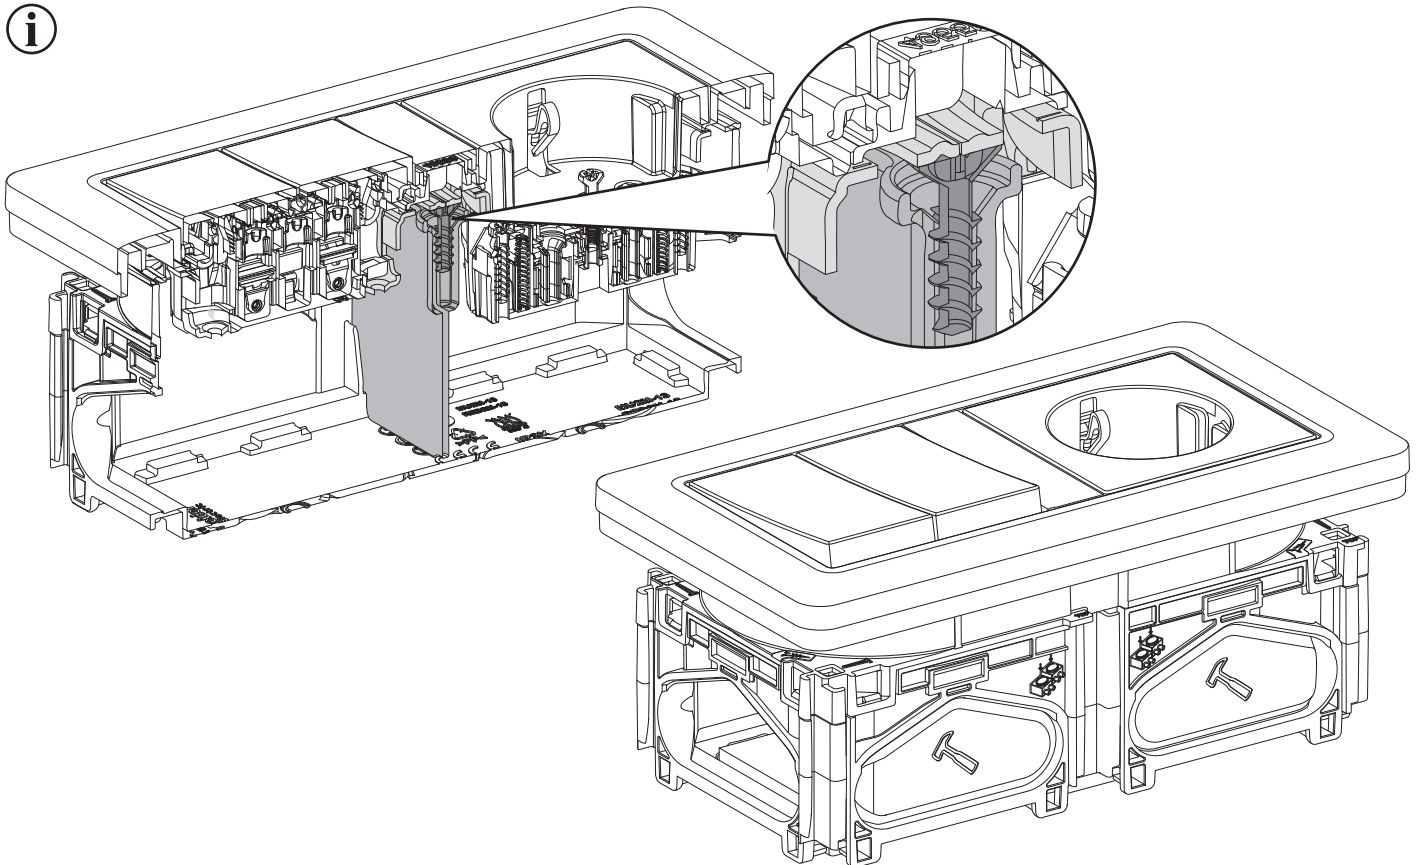

Multifix 2M apparatus box separation wall

NNZ5677000-00

Schneider-Electric Industries SAS,
35 Rue Joseph Monier,
92500 Rueil Malmaison,
France
www.se.com/contact

Schneider
Electric™