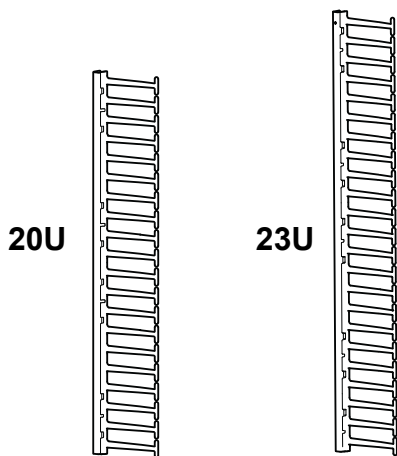

Vertical Cable Manager for NetShelter™ SX 600 mm 45U Cabinet

AR7722

Vertical Cable Manager (1 of each)

Nylon
Spacer (6)

8-32
Screw (6)

Tool Required
(not provided)

Phillips Screwdriver

Installation

NOTE: Installation shown for both left and right side of cabinet.