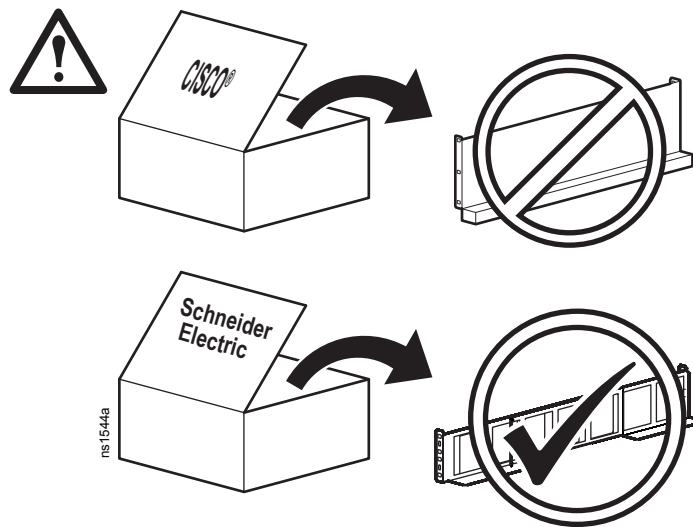

Side Air Flow Duct Kit for NetShelter™ SX 750 mm Enclosure

AR7715

NOTICE

The Schneider Electric Side Airflow Duct Kit requires the use of Schneider Electric Mounting Shelves for any CISCO® switch installation. Do **NOT** use CISCO® mounting shelves to install any CISCO® switch.