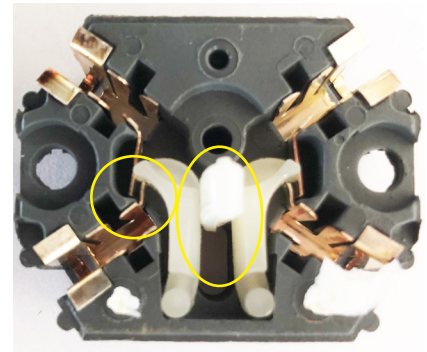

Exxact Phone outlet

Exxact phone outlet

Schneider Electric Exxact 4-pole telephone outlets is a mechanism for data communication. This device is to be completed with Exxact frame. It is 71 mm in width, 71 mm in height, 11.8 mm in depth, with an embedding depth of 7 mm. Flush mounting is supported so that its box can be recessed into the surface and unexposed. It reaches IP20 degree of protection too. Its connection terminals are Krone terminals. Being made of ABS (acrylonitrile butadiene-styrene) material, this telephone outlet is very reliable and resistant. What's more, it well satisfied the standards of SS 455 15 50. What's more, this telephone outlet is qualified as a green premium product. And it is mercury free. Exxact is a wiring range developed from Nordic installation habits.

Exxact telephone outlet	□ vit	WDE002419
Exxact telephone outlet	■ antracit	WDE003419
Exxact telephone outlet	■ metallic	WDE004419

Phone plug (male)

- Plastic tap separate lower (In) and upper (Out) pins. The signal stop in the phone during the call. You cant hear the call in the next outlet.
- Broken Tap make the outlet in parallell and you can hear the call in the next outlet!