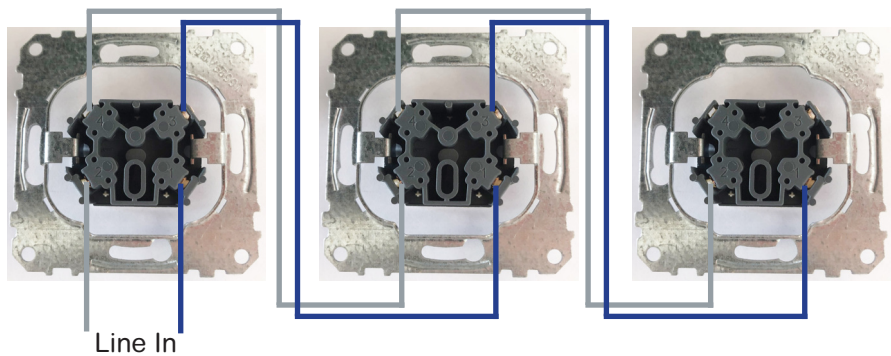

Serial coupling