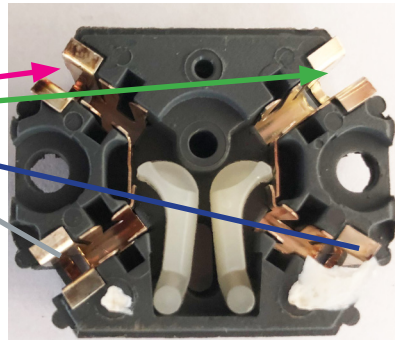

Exxact Phone outlet

Exxact phone outlet

Schneider Electric Exxact 4-pole telephone outlets is a mechanism for data communication. This device is to be completed with Exxact frame. It is 71 mm in width, 71 mm in height, 11.8 mm in depth, with an embedding depth of 7 mm. Flush mounting is supported so that its box can be recessed into the surface and unexposed. It reaches IP20 degree of protection too. Its connection terminals are Krone terminals. Being made of ABS (acrylonitrile butadiene-styrene) material, this telephone outlet is very reliable and resistant. What's more, it well satisfied the standards of SS 455 15 50. What's more, this telephone outlet is qualified as a green premium product. And it is mercury free. Exxact is a wiring range developed from Nordic installation habits.

Exxact telephone outlet	□ vit	WDE002419
Exxact telephone outlet	■ antracit	WDE003419
Exxact telephone outlet	■ metallic	WDE004419

Phone plug (male)

- Plastic tap separate lower (In) and upper (Out) pins. The signal stop in the phone during the call. You cant hear the call in the next outlet.
- Broken Tap make the outlet in parallell and you can hear the call in the next outlet!