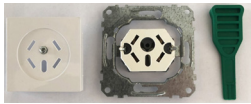

Exxact Phone outlet

Exxact phone outlet

Schneider Electric Exxact 4-pole telephone outlets is a mechanism for data communication. This device is to be completed with Exxact frame. It is 71 mm in width, 71 mm in height, 11.8 mm in depth, with an embedding depth of 7 mm. Flush mounting is supported so that its box can be recessed into the surface and unexposed. It reaches IP20 degree of protection too. Its connection terminals are Krone terminals. Being made of ABS (acrylonitrile butadiene-styrene) material, this telephone outlet is very reliable and resistant. What's more, it well satisfied the standards of SS 455 15 50. What's more, this telephone outlet is qualified as a green premium product. And it is mercury free. Exxact is a wiring range developed from Nordic installation habits.

Exxact telephone outlet	□ vit	WDE002419
Exxact telephone outlet	■ antracit	WDE003419
Exxact telephone outlet	■ metallic	WDE004419

Phone plug (male)

- Plastic tap separate lower (In) and upper (Out) pins. The signal stop in the phone during the call. You cant hear the call in the next outlet.
- Broken Tap make the outlet in parallell and you can hear the call in the next outlet!