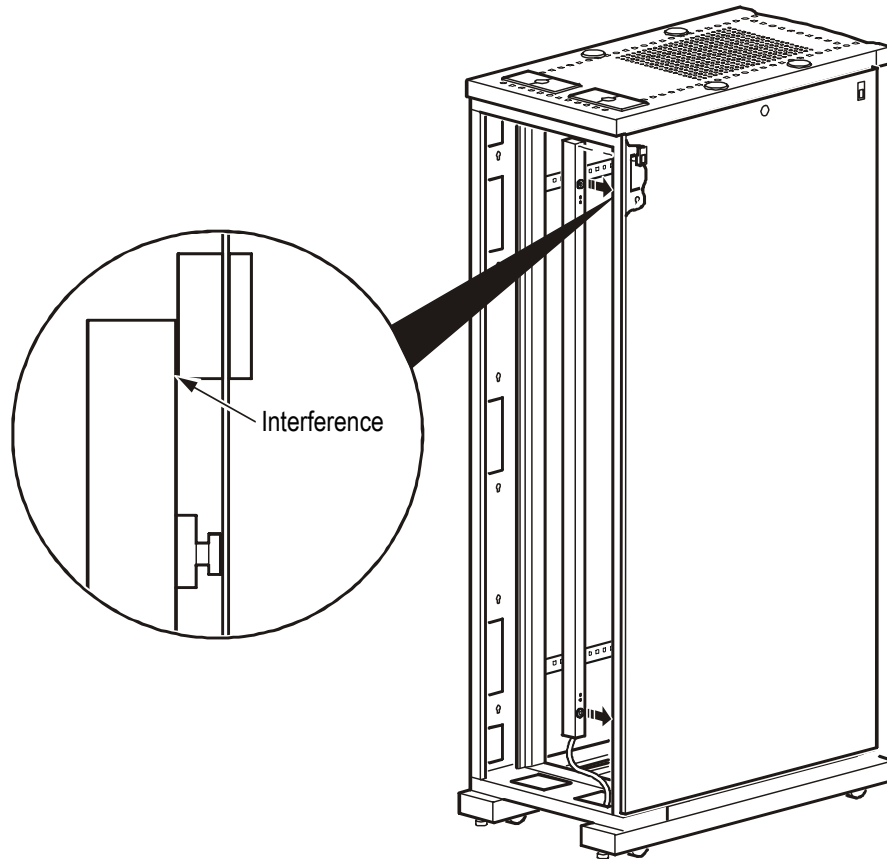

Deep Toolless Mount Kit

The deep toolless mount provides additional clearance to prevent interference between the PDU and side panel latch when you are installing a PDU in the outer slots.

(2)

(2)

3

990-1996