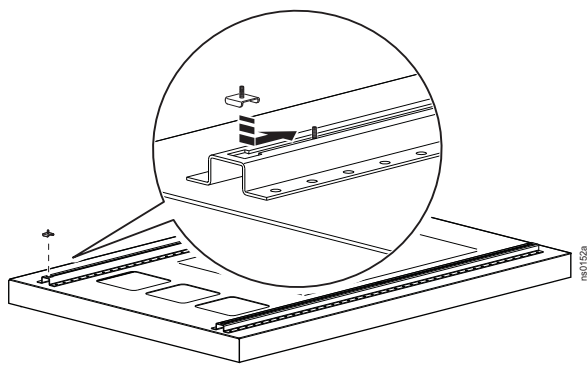

## NetShelter™ Trough Adapter Kit

AR8190BLK

Customer support and warranty information is available at [www.schneider-electric.com](http://www.schneider-electric.com).

© 2015 Schneider Electric. All Rights Reserved. Schneider Electric and NetShelter are trademarks owned by Schneider Electric Industries, S.A.S. or its affiliated companies.