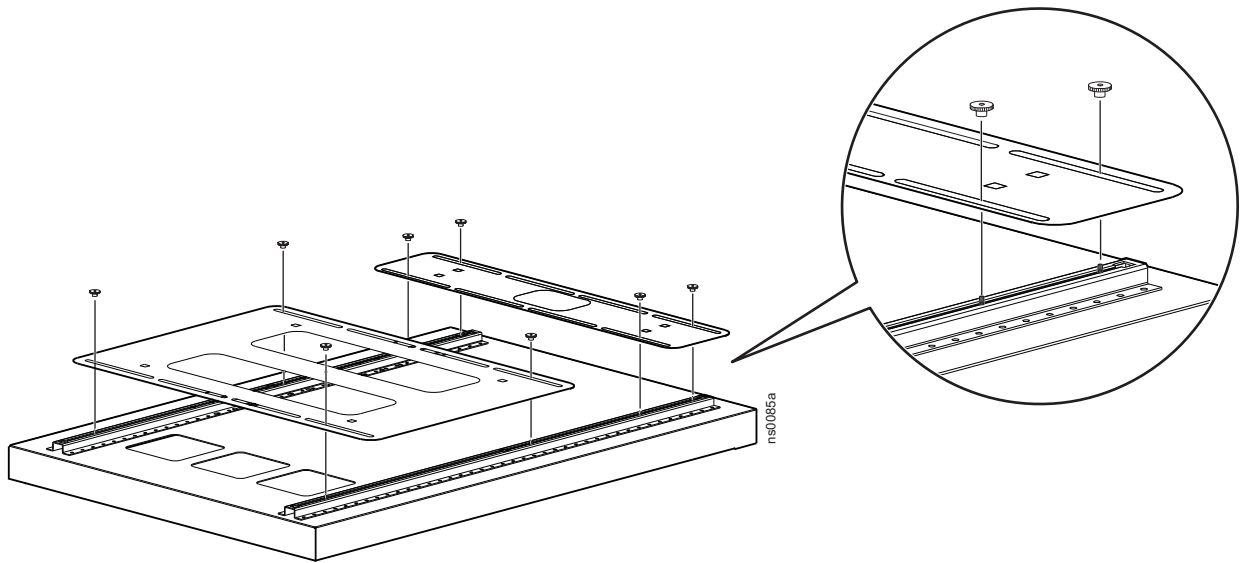

## NetShelter™ Trough Adapter Kit

AR8190BLK

Customer support and warranty information is available at [www.schneider-electric.com](http://www.schneider-electric.com).

© 2015 Schneider Electric. All Rights Reserved. Schneider Electric and NetShelter are trademarks owned by Schneider Electric Industries, S.A.S. or its affiliated companies.