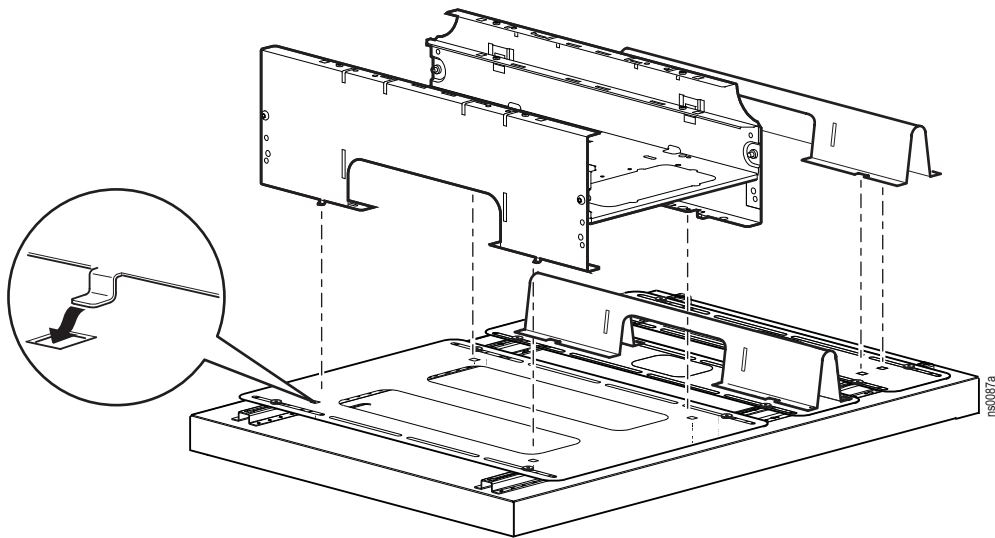

## NetShelter™ Trough Adapter Kit

AR8190BLK

Customer support and warranty information is available at [www.schneider-electric.com](http://www.schneider-electric.com).

© 2015 Schneider Electric. All Rights Reserved. Schneider Electric and NetShelter are trademarks owned by Schneider Electric Industries, S.A.S. or its affiliated companies.