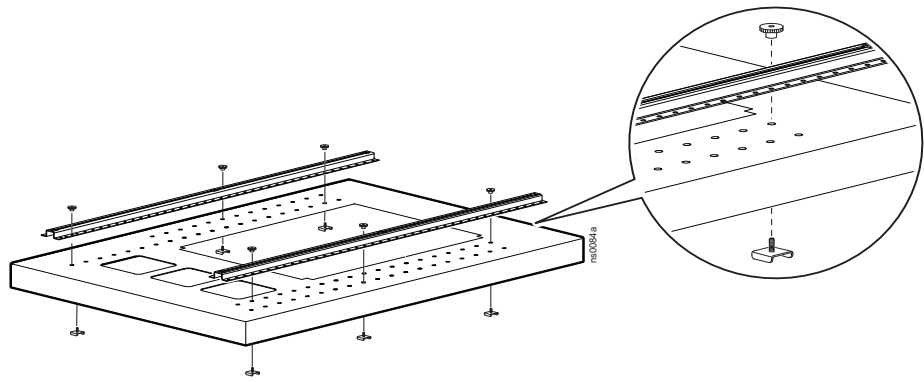

## NetShelter™ Trough Adapter Kit

AR8190BLK

Customer support and warranty information is available at [www.schneider-electric.com](http://www.schneider-electric.com).

© 2015 Schneider Electric. All Rights Reserved. Schneider Electric and NetShelter are trademarks owned by Schneider Electric Industries, S.A.S. or its affiliated companies.