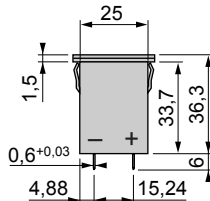

1 mm < e < 2,5 mm

1 mm = 0,039 inch
1 inch = 25,4 mm

⚠ DANGER / DANGER / GEFAHR / PELIGRO / PERICOLO / PERIGO

HAZARDOUS VOLTAGE

- Disconnect all power before working on equipment.
- Verify voltage is off by measurement.
- Verify correct terminal connections when wiring.
Electric shock will result in death, serious injury or equipment damage.