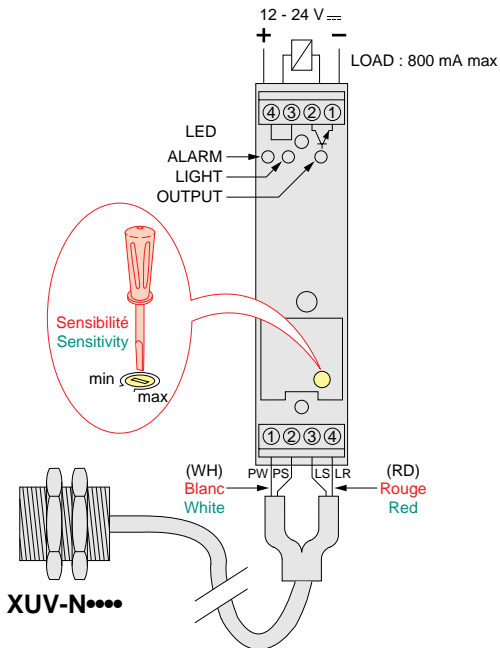

XUV-J0010

LED

XUV-N10445	ALARM	LIGHT	OUTPUT
	RED	GREEN	YELLOW