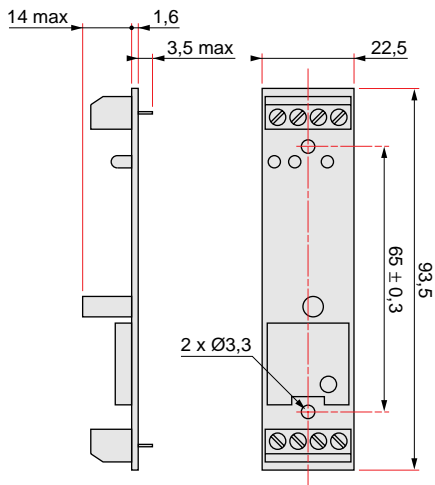

XUV-J0010

LED

XUV-N10445	ALARM	LIGHT	OUTPUT
	RED	GREEN	YELLOW