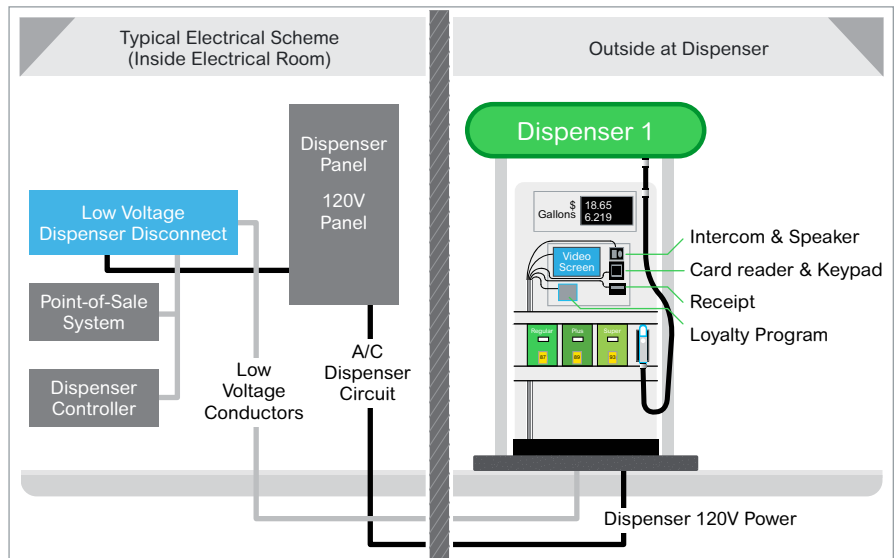

# Low Voltage Dispenser Disconnect

Stay code-compliant with a safe,  
reliable solution.

The 2011 NEC states that all power including communication, data, and video circuits leading to or through dispensing equipment must have a remote means to disconnect from the source of supply. With the LVDD you can keep your facility and customers safe with a single, reliable solution. Our LVDD provides a way to disconnect low-voltage electrical circuits connected to dispensing equipment to keep your store NEC compliant.

Make sure your store is compliant with  
2011 NEC Articles 514.11 and 514.13

[schneider-electric.us/integratedequipment](http://schneider-electric.us/integratedequipment)

Life Is 

**SQUARE D**™  
by Schneider Electric

## Low Voltage Dispenser Disconnect

- **Safe:** Complies with 2011 NEC Articles 514.11 and 514.13
  - UL Listed — UL 1238 control equipment for use with flammable liquid dispensing devices
- **Simple:** Individual disconnects for each dispenser
  - » CRIND data
  - » Dispenser data
  - » Intercom and speaker
  - » Loyalty card systems
  - » Video (serial or CAT5/6)
  - Switches isolate lower voltages for maintenance and servicing purposes and are also wired into the emergency shutdown system
- **Flexible:** Compatible with any fueling control system and all dispenser manufacturers
  - Suitable for new and retrofit construction
- **Compact:** Modular design saves valuable wall space
  - Enclosure design provides locking provisions for lockout/tagout requirements
- **Integrated:** Single point of disconnect capability for power and low-voltage circuits when installed with Square D DM-EX solutions