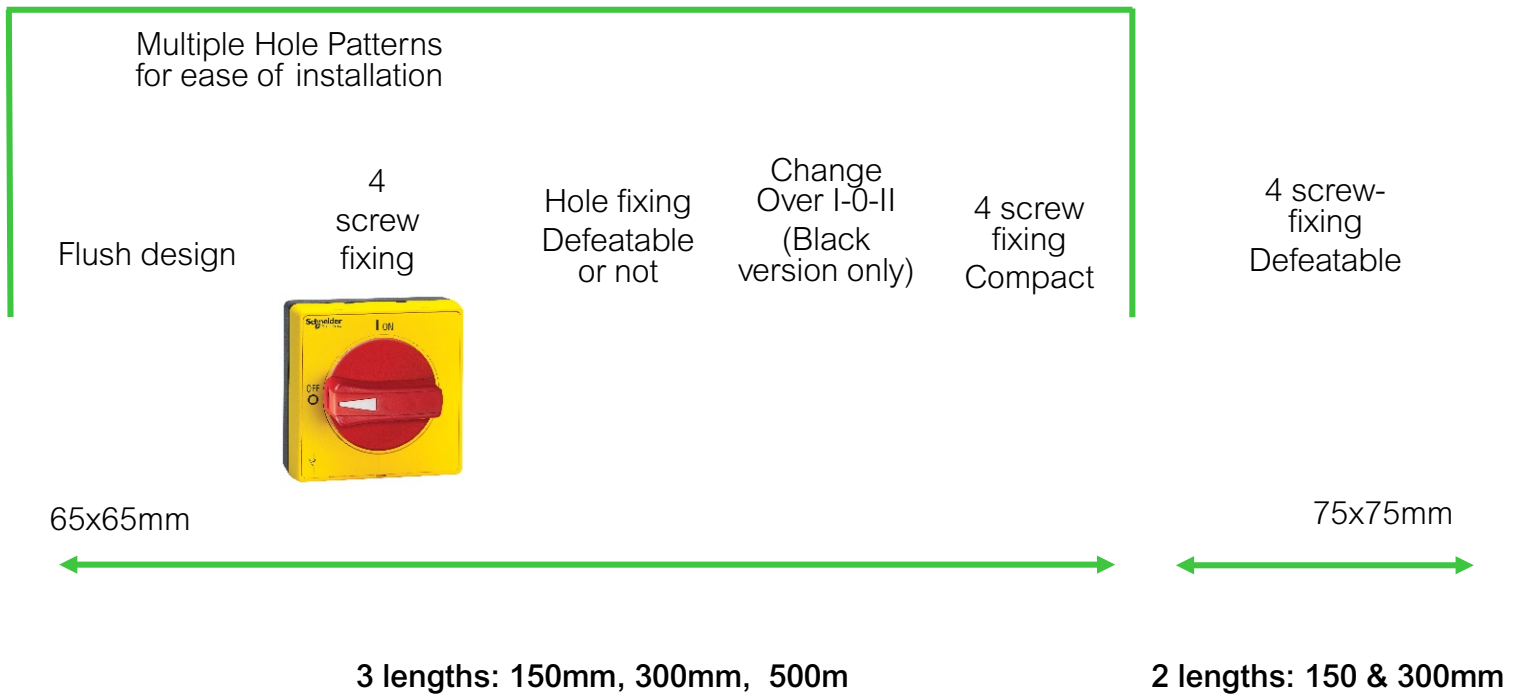

Handles & Shafts

Door coupling padlockable handles NEMA 1, 12, 3R, 4, 4X

Applications

- Designed for perfect integration in control systems
- Extremely durable and can be used in the most demanding applications
- Pumping, mining, material handling, HVAC, solar energy etc.

Disconnect Switch Visual Product Configurator

- Interactive tool that helps guide users in selecting the perfect combination of available Schneider Electric™ UL 98 and UL 508 disconnect switches and accessories.
- [Available for desktop \(http://www.serelays.com/flash/disconnect-switches/\)](http://www.serelays.com/flash/disconnect-switches/)
- Android™ and iPad™ app versions also available