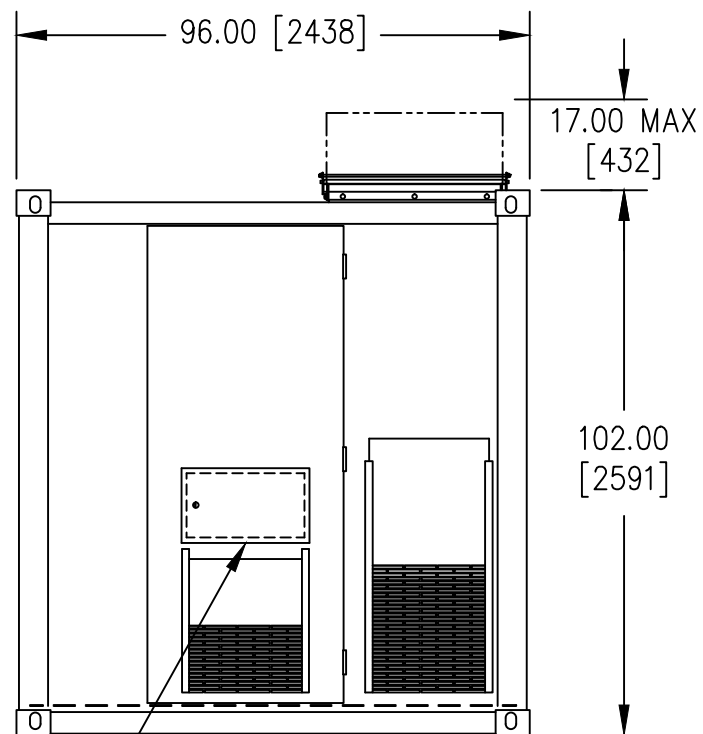

LOAD BANK WEIGHT CHART (APPROX)

3750 KVA	28,645 LB [12,993 kg]
4500 KVA	31,000 LB [14,061 kg]
5000 KVA	32,709 LB [14,837 kg]
6250 KVA	36,312 LB [16,471 kg]

- NOTES:
1. WEIGHT: & CAPACITY: SEE CHART ABOVE
  2. ALL DIMENSIONS ARE APPROX.
  3. ALL DIMENSIONS ARE IN INCHES [MILLIMETERS].
  4. REVIEW MANUAL FOR COMPLETE OPERATING INSTRUCTIONS & REQUIRED CLEARANCES.

RESISTIVE/REACTIVE LOAD BANK  
GENERAL REFERENCE OUTLINE DRAWING  
Model 7900  
Rev. A