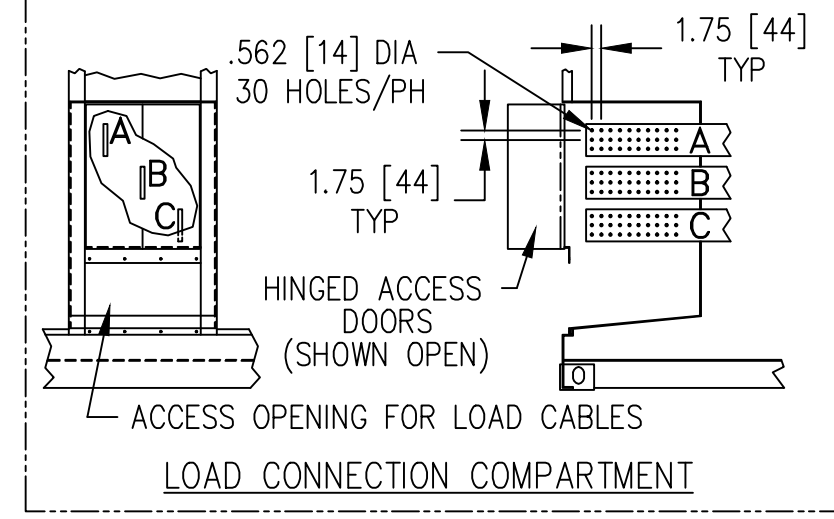

LOAD BANK WEIGHT CHART (APPROX)

3750 KVA	28,645 LB [12,993 kg]
4500 KVA	31,000 LB [14,061 kg]
5000 KVA	32,709 LB [14,837 kg]
6250 KVA	36,312 LB [16,471 kg]

- NOTES:
1. WEIGHT: & CAPACITY: SEE CHART ABOVE
  2. ALL DIMENSIONS ARE APPROX.
  3. ALL DIMENSIONS ARE IN INCHES [MILLIMETERS].
  4. REVIEW MANUAL FOR COMPLETE OPERATING INSTRUCTIONS & REQUIRED CLEARANCES.

RESISTIVE/REACTIVE LOAD BANK  
GENERAL REFERENCE OUTLINE DRAWING  
Model 7900  
Rev. A