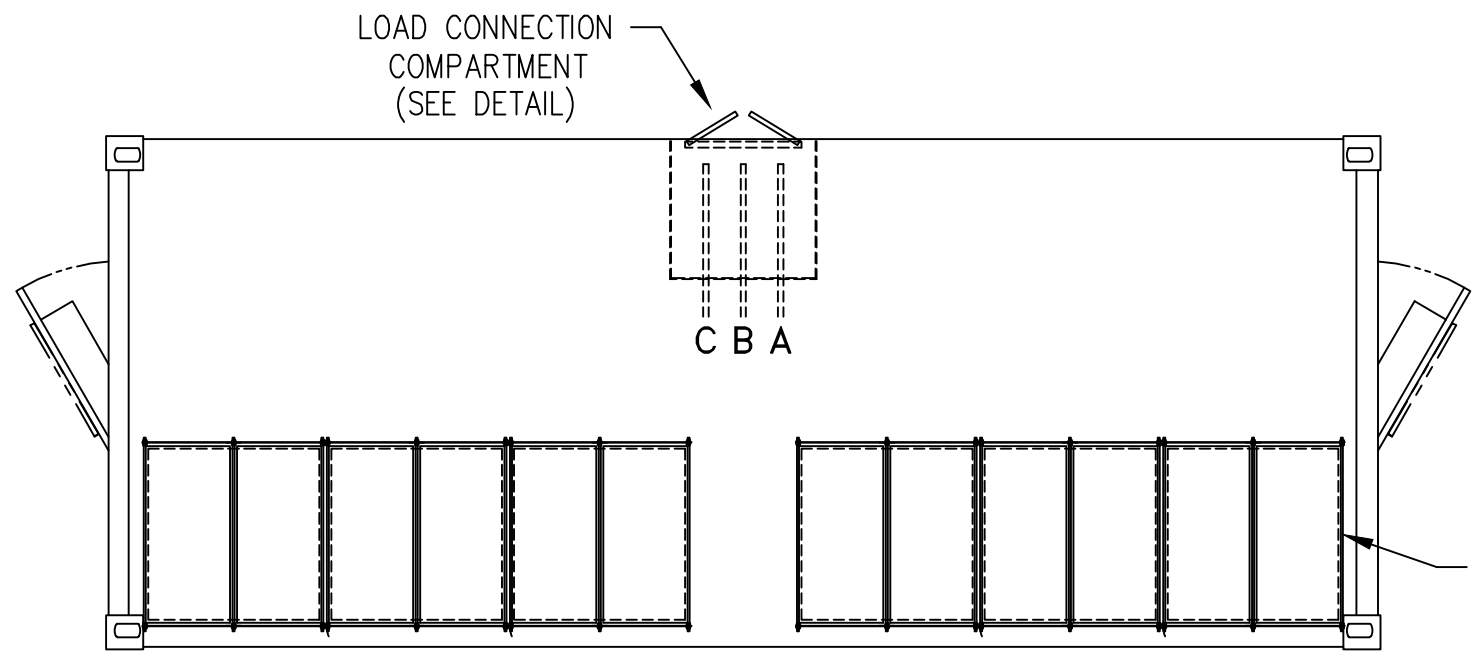

LOAD BANK WEIGHT CHART (APPROX)

3750 KVA	28,645 LB [12,993 kg]
4500 KVA	31,000 LB [14,061 kg]
5000 KVA	32,709 LB [14,837 kg]
6250 KVA	36,312 LB [16,471 kg]

- NOTES:
1. WEIGHT: & CAPACITY: SEE CHART ABOVE
  2. ALL DIMENSIONS ARE APPROX.
  3. ALL DIMENSIONS ARE IN INCHES [MILLIMETERS].
  4. REVIEW MANUAL FOR COMPLETE OPERATING INSTRUCTIONS & REQUIRED CLEARANCES.

RESISTIVE/REACTIVE LOAD BANK  
GENERAL REFERENCE OUTLINE DRAWING  
Model 7900  
Rev. A