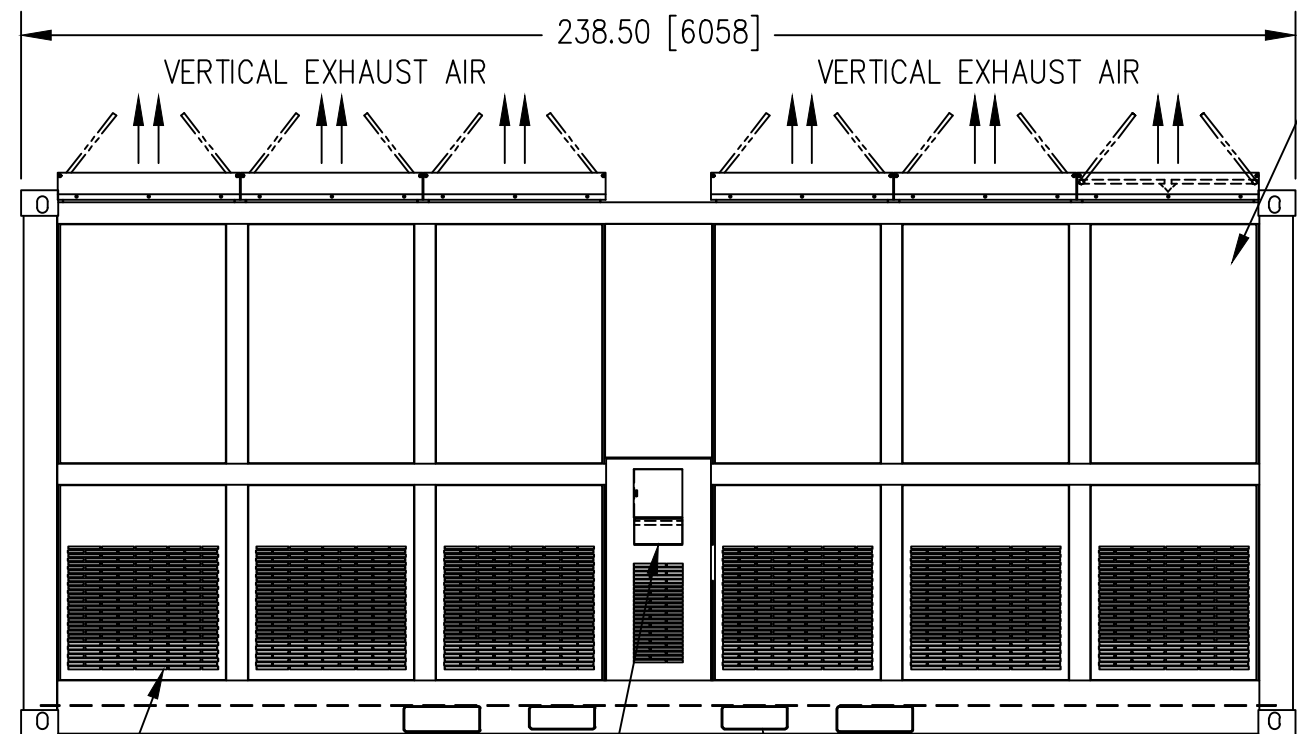

LOAD BANK WEIGHT CHART (APPROX)

3750 KVA	28,645 LB [12,993 kg]
4500 KVA	31,000 LB [14,061 kg]
5000 KVA	32,709 LB [14,837 kg]
6250 KVA	36,312 LB [16,471 kg]

- NOTES:
1. WEIGHT: & CAPACITY: SEE CHART ABOVE
  2. ALL DIMENSIONS ARE APPROX.
  3. ALL DIMENSIONS ARE IN INCHES [MILLIMETERS].
  4. REVIEW MANUAL FOR COMPLETE OPERATING INSTRUCTIONS & REQUIRED CLEARANCES.

RESISTIVE/REACTIVE LOAD BANK  
GENERAL REFERENCE OUTLINE DRAWING  
Model 7900  
Rev. A