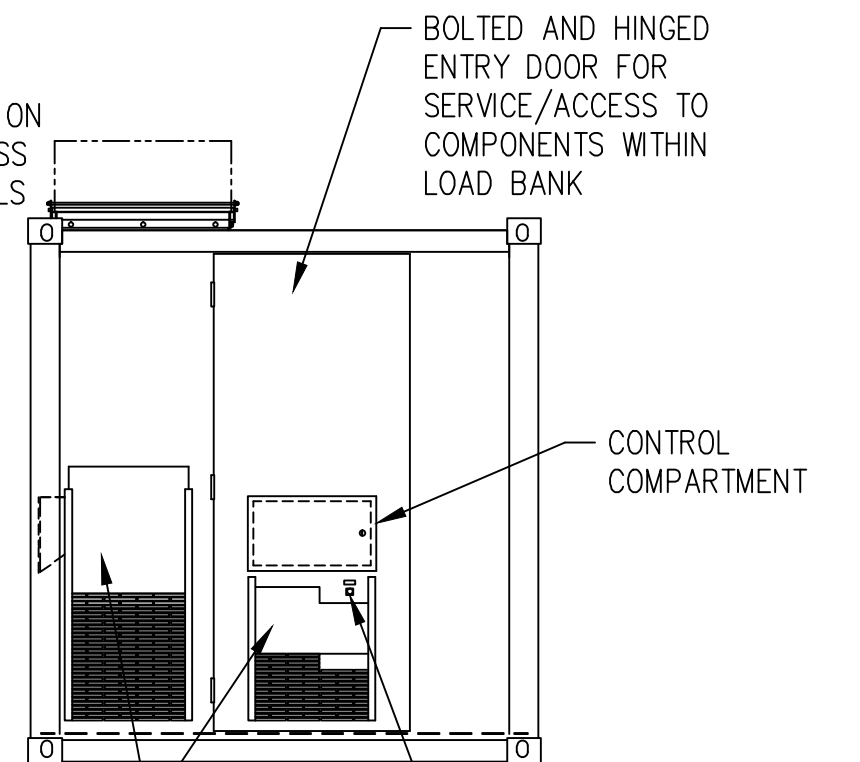

LOAD BANK WEIGHT CHART (APPROX)

3750 KVA	28,645 LB [12,993 kg]
4500 KVA	31,000 LB [14,061 kg]
5000 KVA	32,709 LB [14,837 kg]
6250 KVA	36,312 LB [16,471 kg]

- NOTES:
1. WEIGHT: & CAPACITY: SEE CHART ABOVE
  2. ALL DIMENSIONS ARE APPROX.
  3. ALL DIMENSIONS ARE IN INCHES [MILLIMETERS].
  4. REVIEW MANUAL FOR COMPLETE OPERATING INSTRUCTIONS & REQUIRED CLEARANCES.

RESISTIVE/REACTIVE LOAD BANK  
GENERAL REFERENCE OUTLINE DRAWING  
Model 7900  
Rev. A