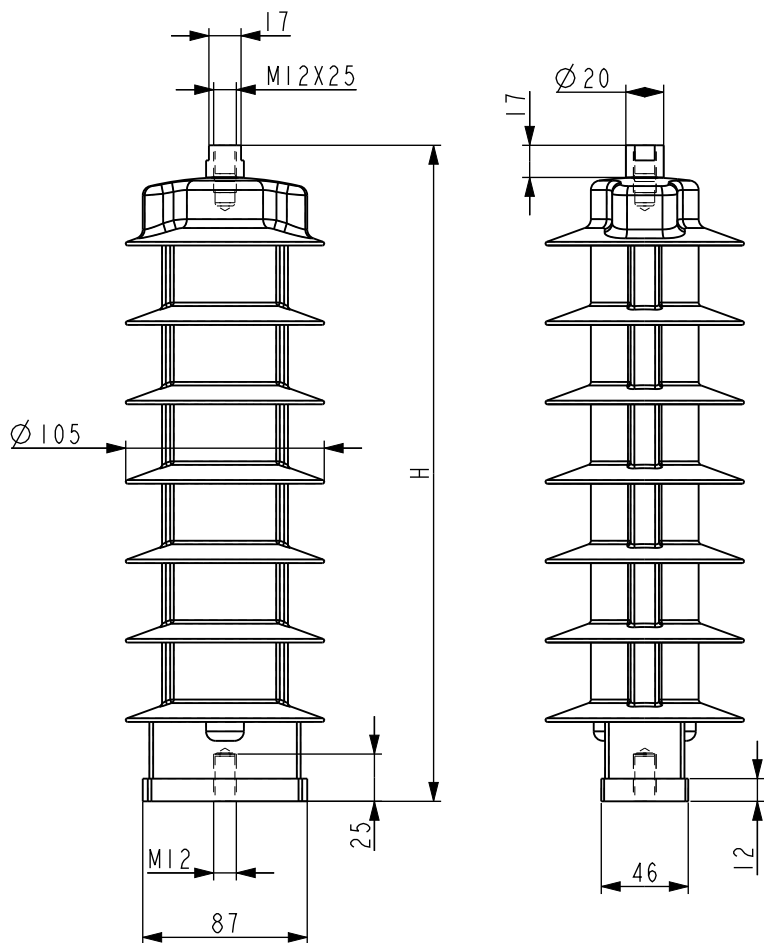

1

2

3

4

A

A

B

B

C

C

D

D

E

E

F

F

ABB SURGE ARRESTER MWK

CONTINUOUS OPERATING VOLTAGE (U_c)	CREEPAGE DISTANCE	HEIGHT (H)
12 k v	418mm	267mm
15 k v	418mm	267mm
21 k v	567mm	347mm
30 k v	641mm	387mm
36KV	865mm	507mm
38KV	865mm	507mm

Scale: 0.250

Technical Specification: ISO 8015

Units of measure : mm

Document Description: SURGE_ARRESTER_12KV_ABB_MWK

Document Number: PHA9293102

Doc. Rev. 00 Sheet: 1/1

State:

Provisional