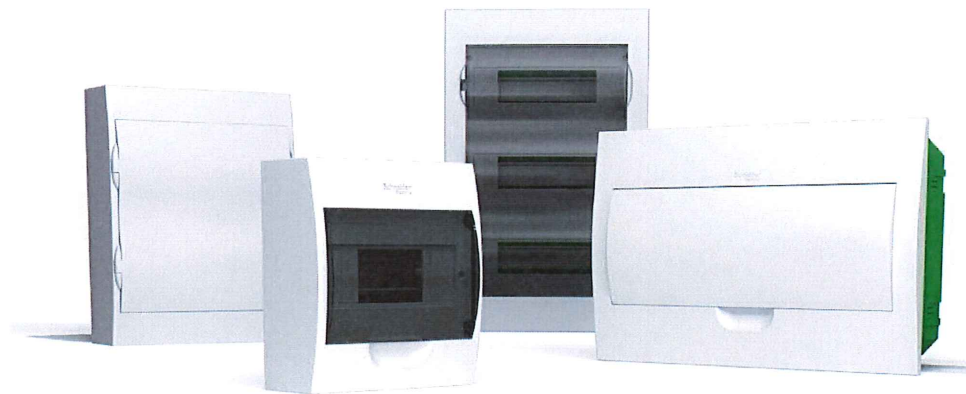

IP code Declaration

Type of Product : boxes and enclosures for electrical accessories for household and similar fixed installation

Models : EZ9E108, EZ9E112, EZPE118, EZ9E212, EZ9E312; Sxy, Psy, SxyRU, PsyRU type

Factory : LLC "Potential", The Russian Federation, 425350, The Republic of Mari El, Kozmodemyansk, 1 Bystrova St.

We undersigned SCHNEIDER ELECTRIC INDUSTRIE ITALIA SPA declare that SCHNEIDER ELECTRIC branded products as listed above when subject to correct installations, maintenance and use conforming to their intended purpose, according to applicable regulation, to the manufacturer's instruction and to accepted rules of the arts, have according to the IEC 60529 standard, a degree of protection provided by enclosure (IP code) equal to **IP40** (with door closed).

The compliance is checked by means of test probe (test wire 1mm diameter, 100mm long) according to IEC 60529.

Paolo FINAZZI
R&D Plastic Enclosures & Industrial Sockets Manager

A handwritten signature in blue ink that reads "Paolo M. Finazzi".