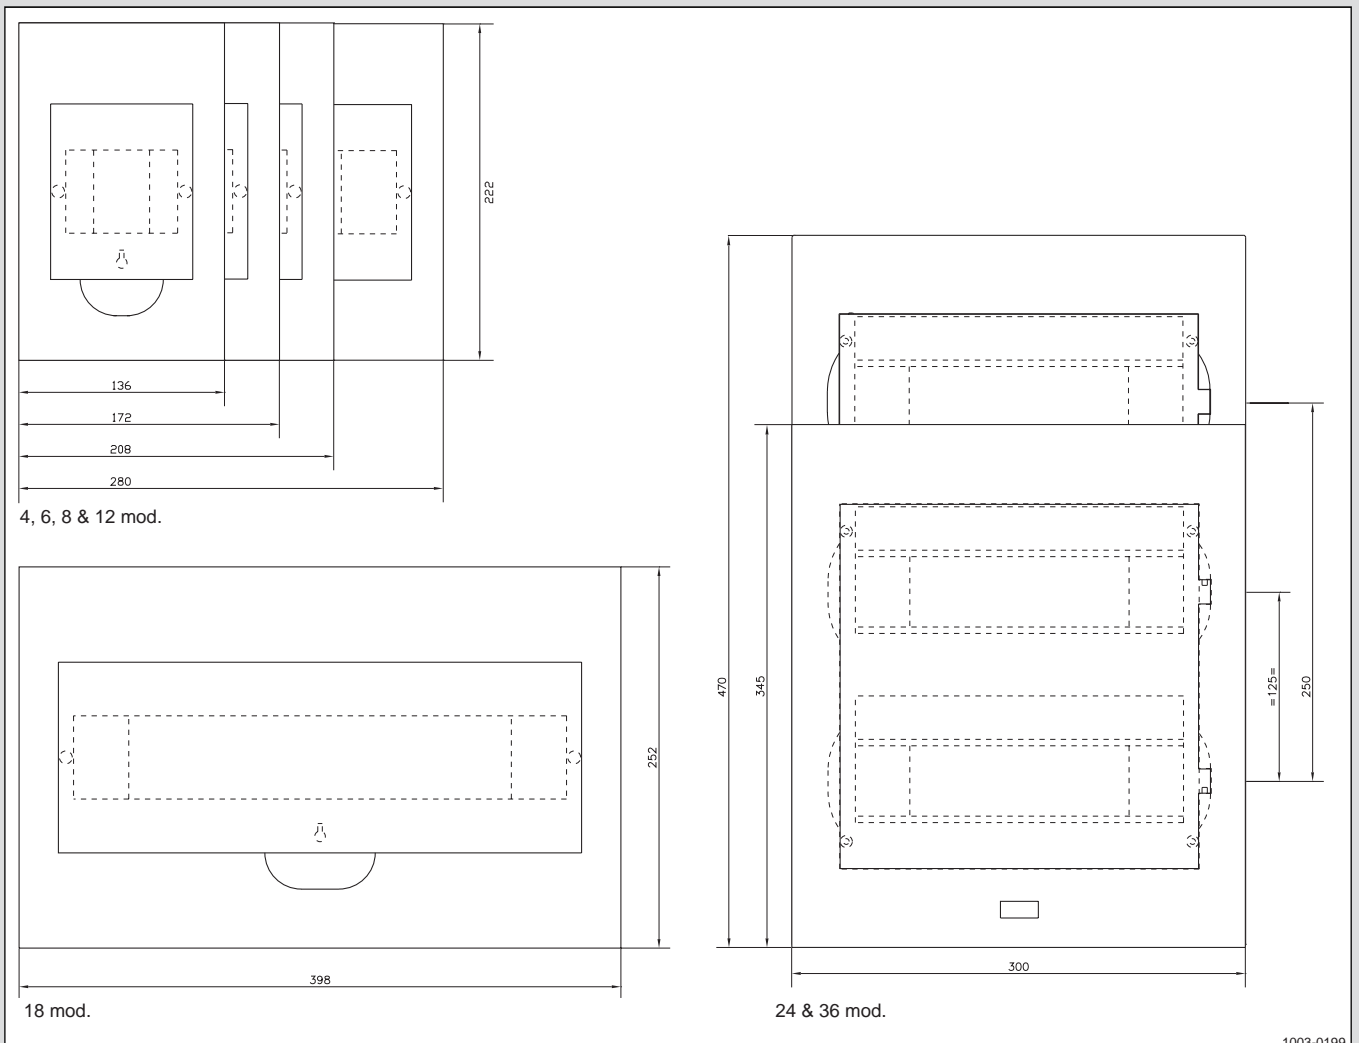

Flush mounting Mini Pragma (cont.)

Top view

Front view