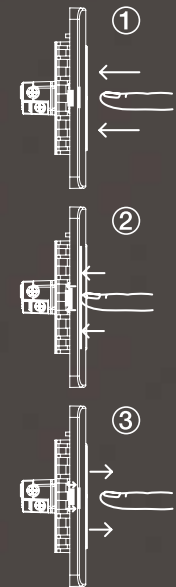

### Enabled by a New Physics

Switch designs are limited by many factors, primarily the switch mechanism. The patented "impress" (iso-motion-press) mechanism ensures the switch dolly remains stationary when it is "on" or "off", and at the same time occupying a much smaller footprint. Freedom in design has become a reality. Enabled by impress.mechanism, ZENcelo makes the future flatter than you ever imagined.