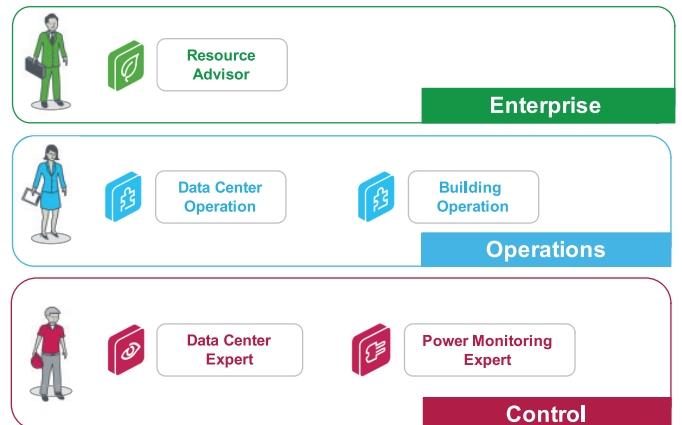

NetBotz™

Wireless Environmental Sensors

Simplified IT equipment protection

- 1 Integrated temperature & humidity sensor
- 2 User replaceable coin cell battery
- 3 LED indicator provides sensor status at a glance
- 4 QR code for fast easy commissioning and sensor identification
- 5 Embedded magnets securely mount sensors to IT cabinets
- 6 Additional mounting options included
- 7 On/Off switch conserves battery life

StruxureWare for Data Centers

An integrated suite of management software applications for balancing the demands of availability and efficiency throughout the data center lifecycle. NetBotz serves as the real-time data supplier to optimize StruxureWare software.

DCIM solution benefits

- > A holistic DCIM suite managing all aspects of the data center
- > Leverages and optimizes the existing infrastructure
- > Provides robust, scalable and integrated software solutions