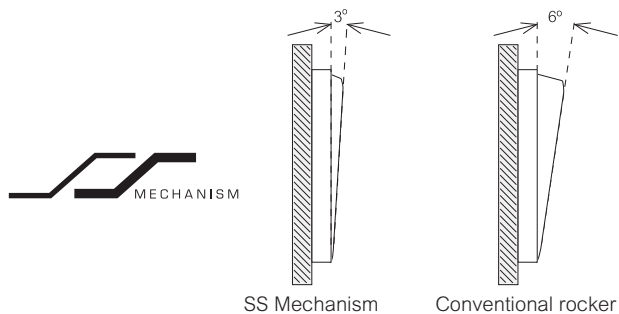

Award-winning Designs: Ingenious Beauty

The ground-breaking AvatarOn series is a true marriage of aesthetics and practicality, making it a perfect choice for all home or office designs. The switches are mirror-smooth, and pair with Type 86 standard base boxes for a close fit to the wall. Moreover, the revolutionary switches can be fitted with a wide variety of changeable covers or customizable covers, giving AvatarOn the flexibility to integrate easily with any décor styles, meeting all aesthetic needs.

Considered the perfect combination of form and function, our patented “Slim Rocker, Sure Click” SS technology gives AvatarOn not only greater thinness overall, but also a near zero contact jitter that reduces sparks, thus ensuring safe and reliable use.

AvatarOn gained the international recognition for its innovative design and quality excellence and was awarded the iF Design Award in 2017, one of the world's most authoritative and reputable industrial design awards.