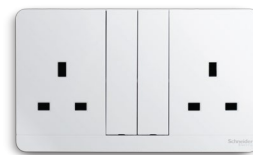

20A 2 Gang
Double Pole Switch with LED

1 Gang
Bell Press Switch

Curtain Switch

1 / 2 / 3 Gang
Momentary Switch

Dimmer

1 Gang
Dimmer with Switch

Energy-Saving Occupancy Switch

Infrared Wall
Mount Switch

2 Gang Socket

2 Gang Switched Socket
with or without LED

1 Gang 3 Round Pin
Socket

1 Gang 3 Round Pin
Switched Socket with LED

USB Solutions

13A 1 Gang Switched Socket with 2 Gang USB Charger Socket

13A Twin Gang Switched Socket with 21W Type A+C USB Charger Socket