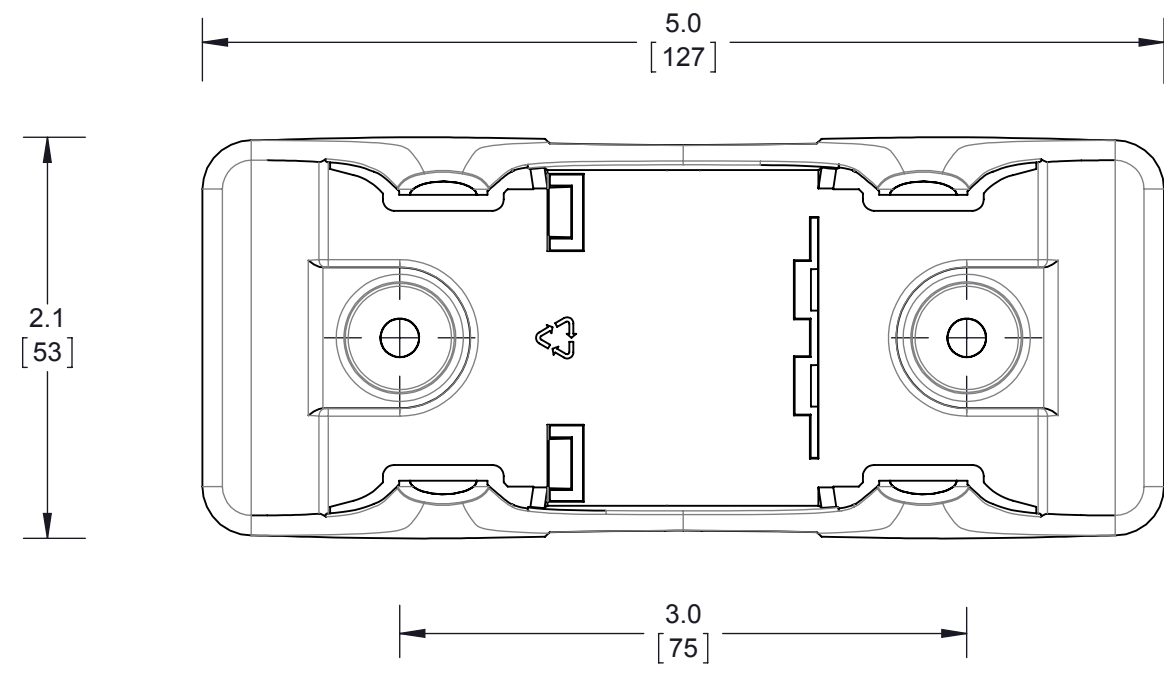

ENERCEPT METER

ALL DIMENSIONS IN INCHES [mm]

DIN OR WALL MOUNTING BRACKET