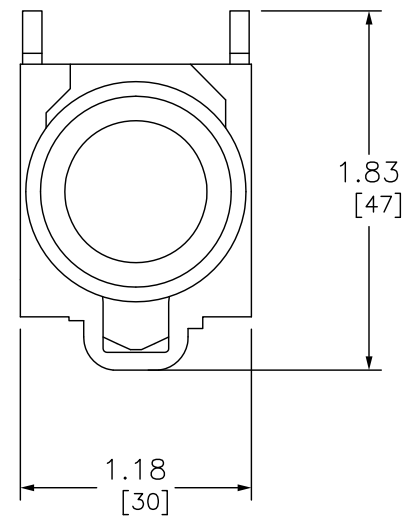

PANEL THICKNESS E DIM		NUMBER OF GASKET
IN	MM	
.06	2	4
.13	3	3
.19	5	2
.25	6	1

FRONT

RIGHT

DUAL DIMENSIONS: INCHES  
MILLIMETERS

22MM ILL EXTENDED PB/24V GREEN 1 NO 1 NC

DWG# XB4BW13B5  
NO.