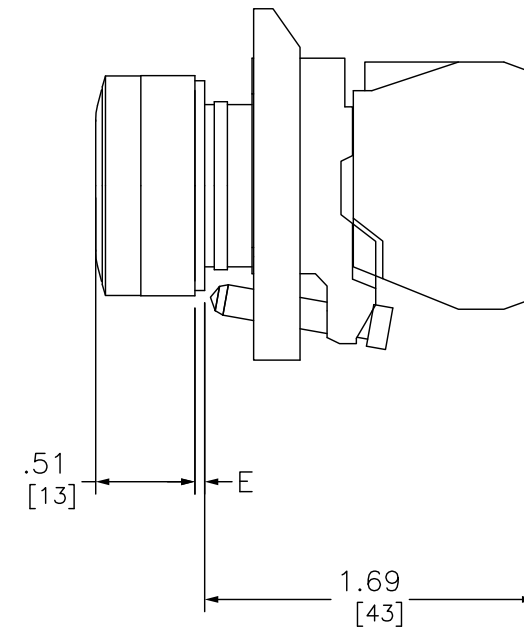

PANEL THICKNESS E DIM		NUMBER OF GASKET
IN	MM	
.06	2	4
.13	3	3
.19	5	2
.25	6	1

FRONT

RIGHT

DUAL DIMENSIONS: INCHES  
MILLIMETERS

22MM ILL EXTENDED PB/24V GREEN 1 NO 1 NC

DWG# XB4BW13B5  
NO.